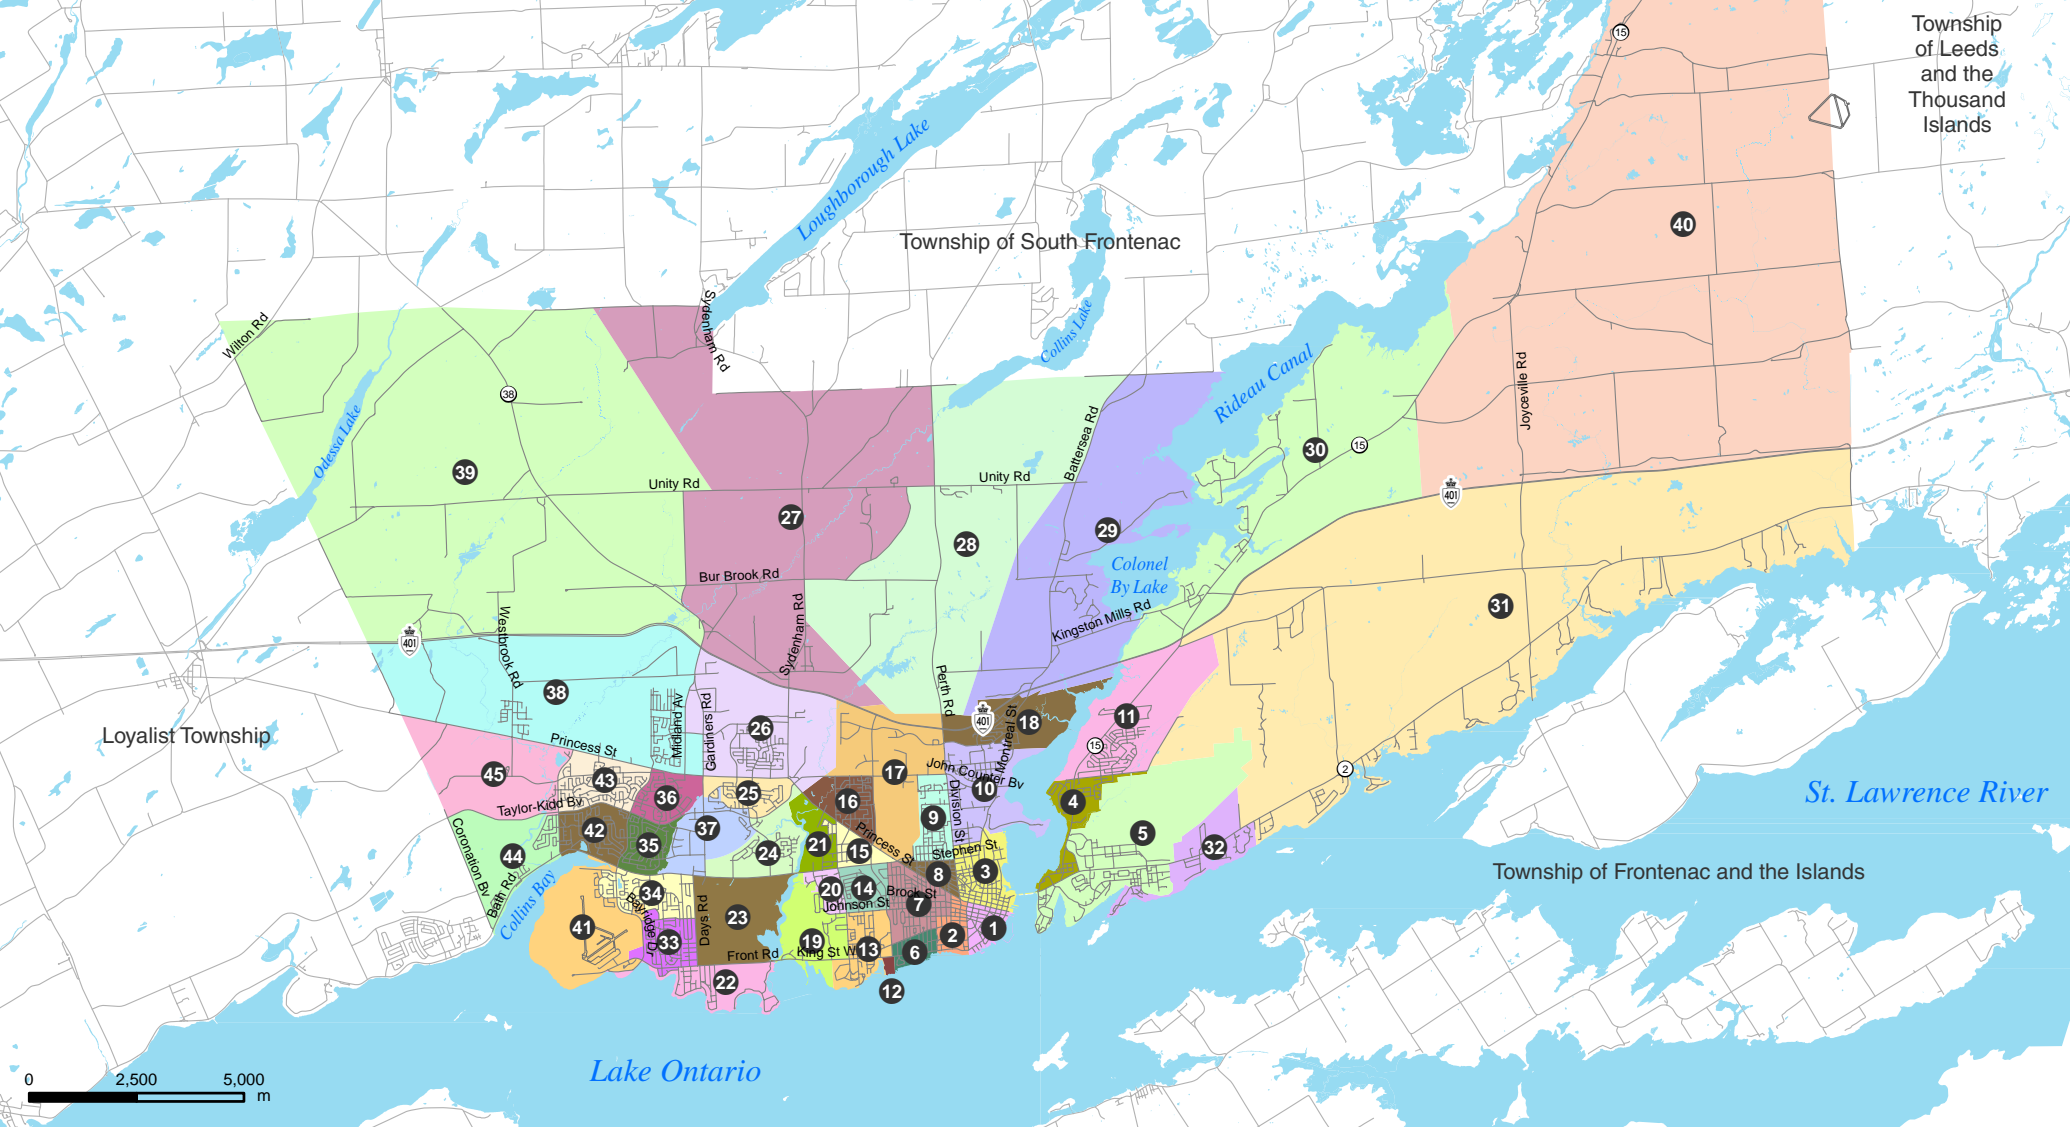

Legend

- | | | | | | |
|------------------------|--------------------------|-----------------------------|------------------------------|-----------------------------|------------------|
| 1 Sydenham | 9 Kingscourt | 17 Novelis | 25 Waterloo Village | 33 Henderson | 41 Lemoine Point |
| 2 Queens | 10 Rideau Heights | 18 Markers Acres | 26 Cataraqui North | 34 Auden Park | 42 Bayridge West |
| 3 Inner Harbour | 11 Greenwood | 19 Fairway Hills | 27 Elginburg/Silvers Corners | 35 Bayridge East | 43 Westwoods |
| 4 Cataraqui River East | 12 Kingston Penitentiary | 20 Polson Park | 28 Shannons Corners | 36 Sutton Mills | 44 Mile Square |
| 5 CFB Kingston | 13 Portsmouth | 21 Balsam Grove/Grenville | 29 Glenburnie | 37 Gardiners | 45 Woodbine |
| 6 Alwington | 14 Calvin Park | 22 Reddendale | 30 Kingston Mills | 38 Cataraqui Westbrook | |
| 7 Sunnyside | 15 Hillendale | 23 Collins Bay Penitentiary | 31 St. Lawrence | 39 Sharpton/Glenvale | |
| 8 Williamsville | 16 Strathcona Park | 24 Meadowbrook | 32 Ravensview | 40 Joyceville/Brewers Mills | |

Township of Leeds and the Thousand Islands