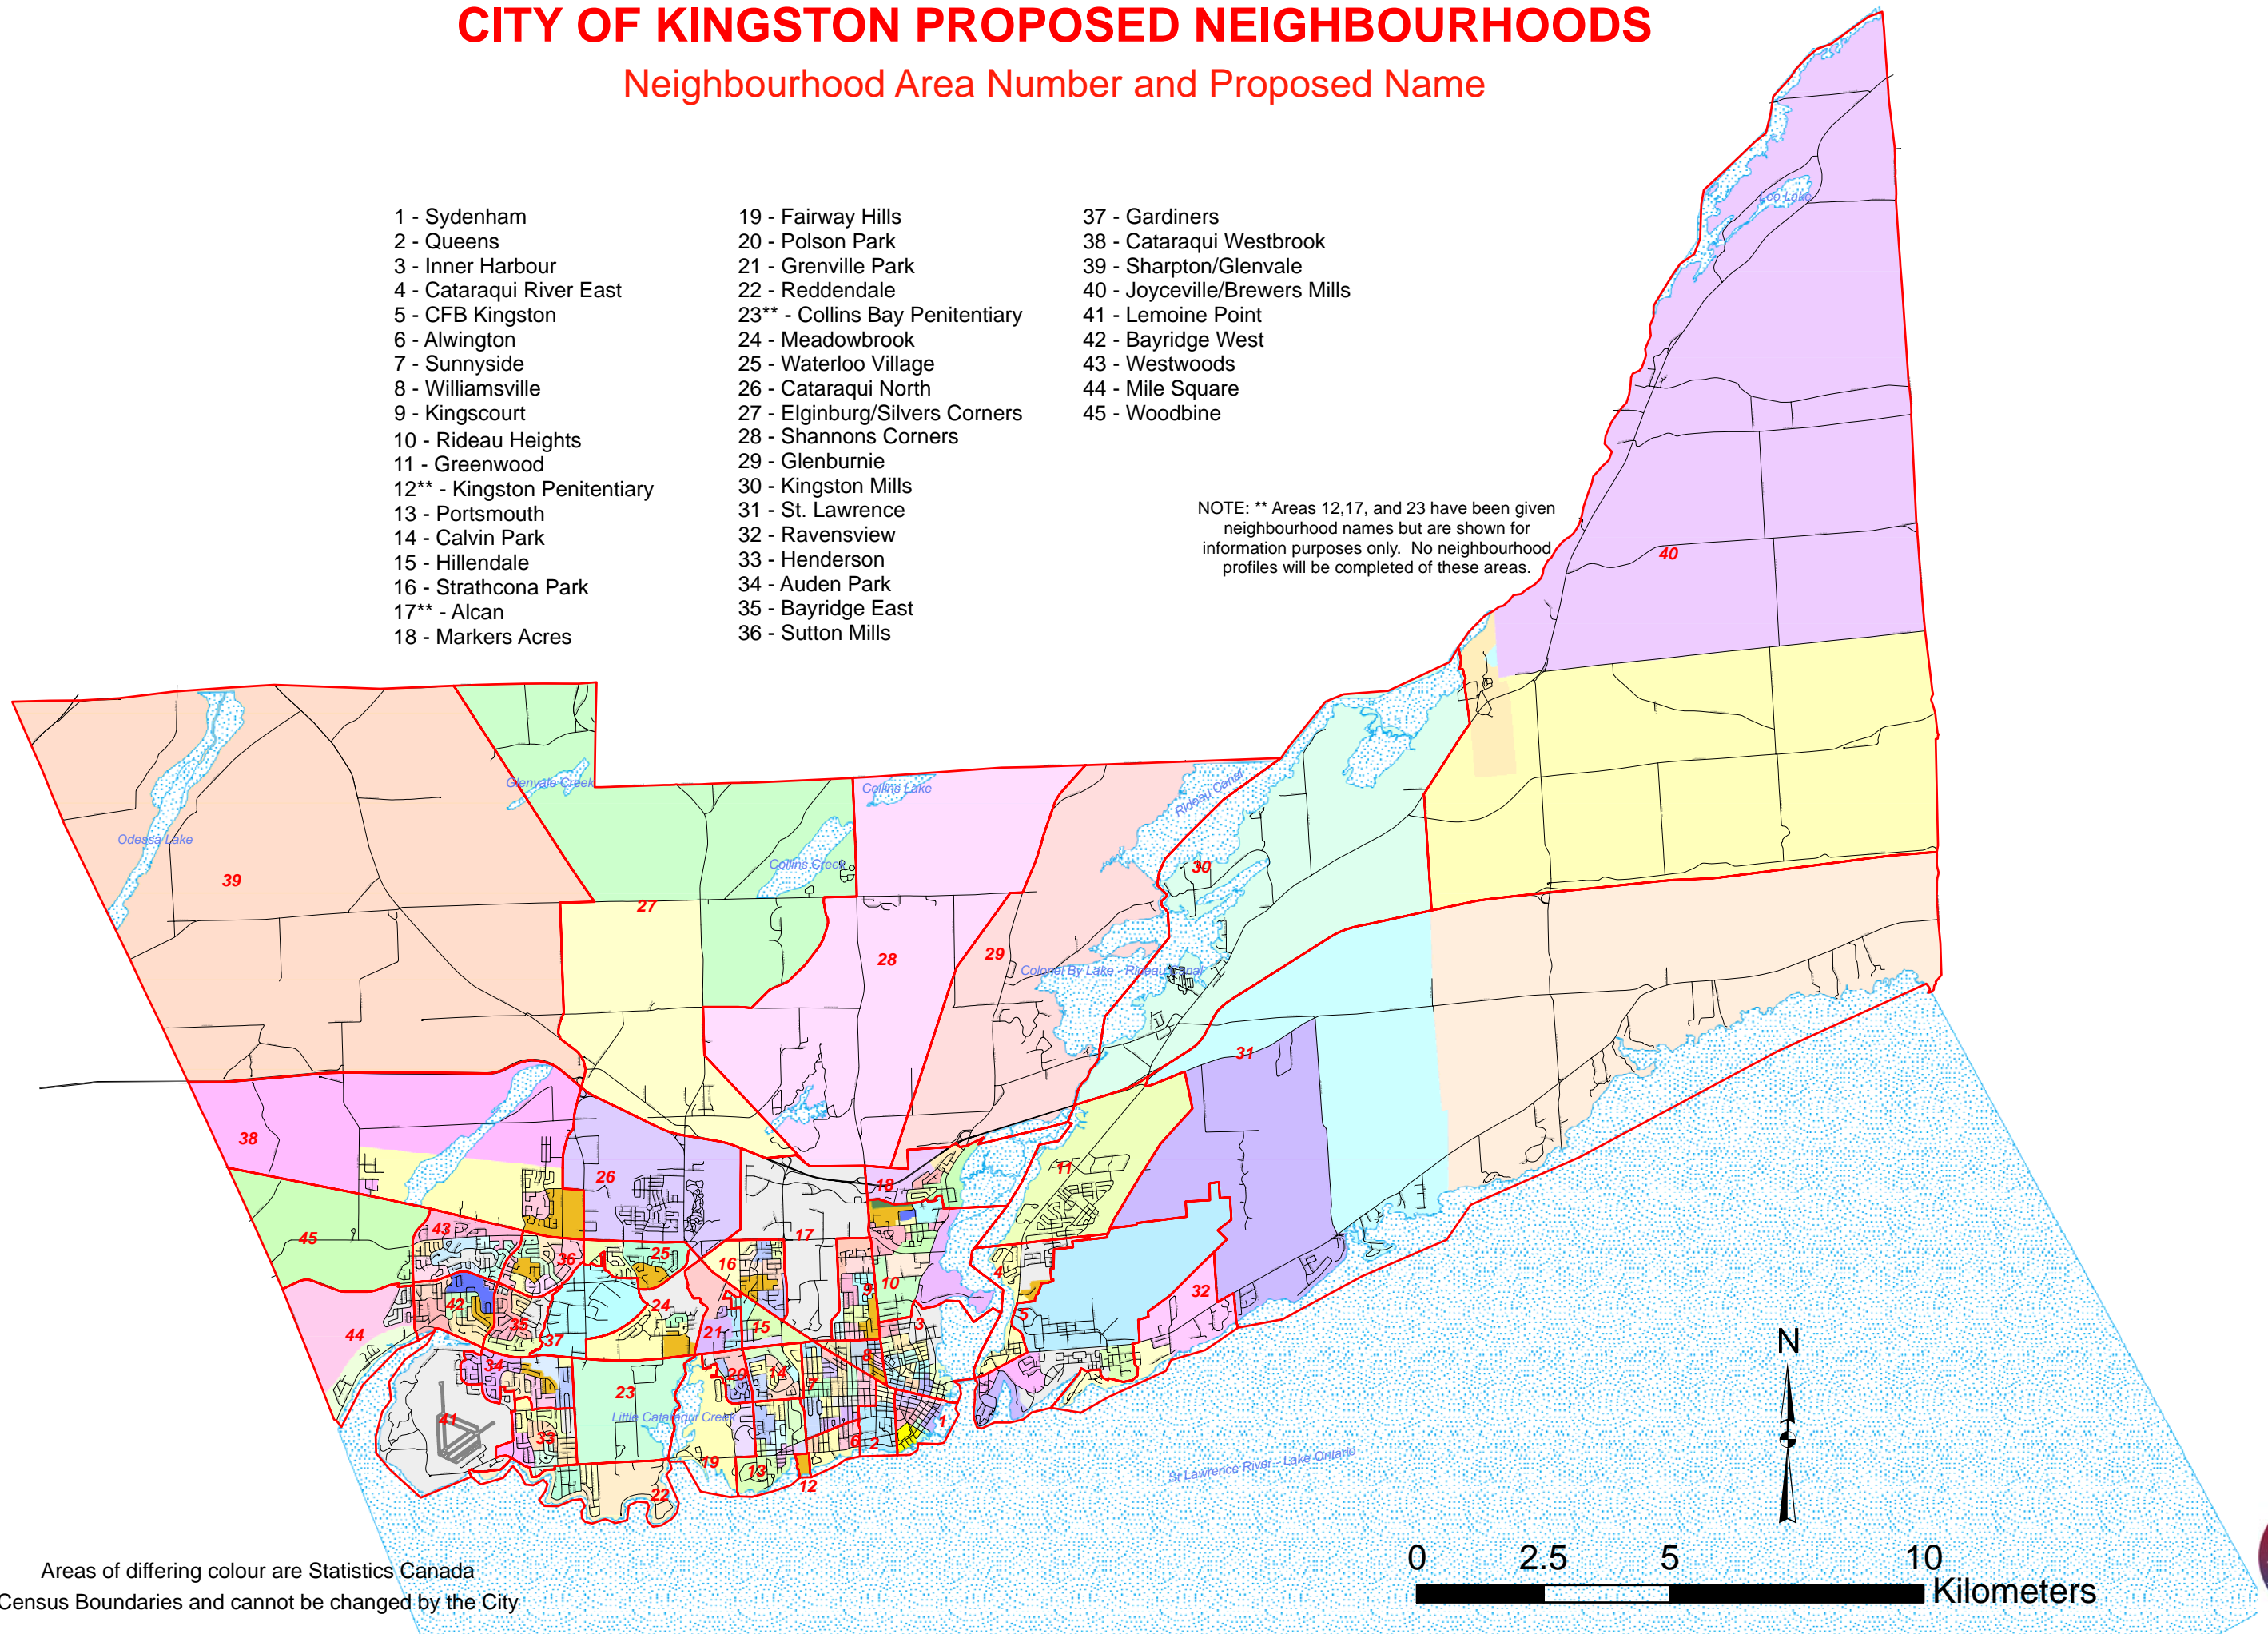

# CITY OF KINGSTON PROPOSED NEIGHBOURHOODS

NOTE: \*\* Areas 12, 17, and 23 have been given neighbourhood names but are shown for information purposes only. No neighbourhood profiles will be completed of these areas.

Areas of differing colour are Statistics Canada Census Boundaries and cannot be changed by the City