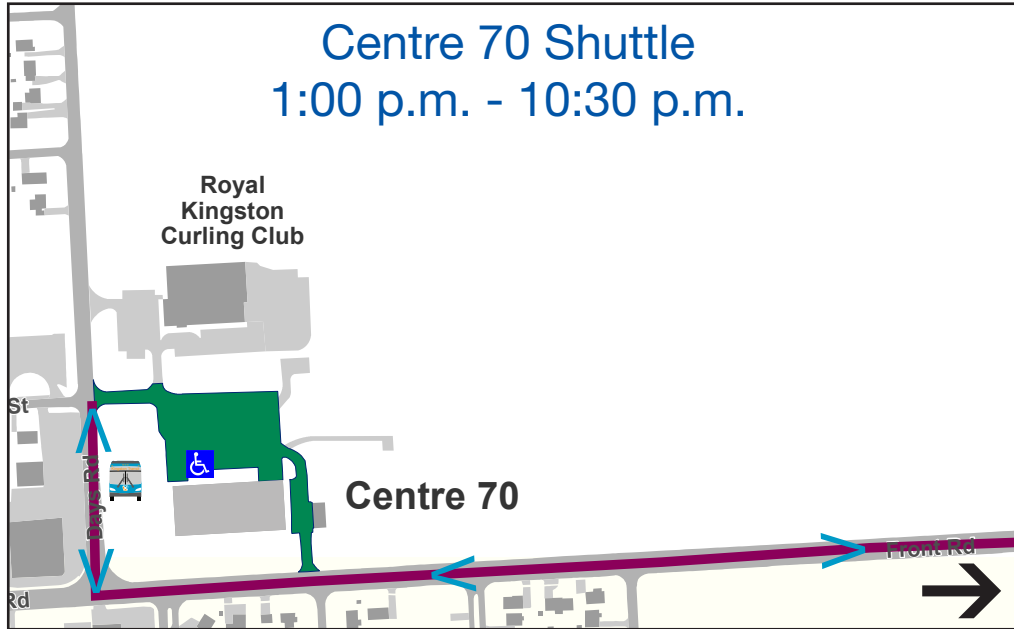

# Victoria Day Celebration: Shuttle Bus & Parking Map

Sunday, May 19, 2019

### Map Legend

- Centre 70 Shuttle Route
- SLC Shuttle Route
- Victoria Day Activities
- Shuttle Bus Drop Off & Pick Up
- Free Parking Area
- Free Parking available after 5:30 p.m.
- Accessible Parking

Parking at Lake Ontario Park will be restricted to visitors who have an Accessible Parking Permit.

FREE event parking and shuttle service is available at St. Lawrence College and Centre 70 (100 Days Rd.).

The shuttle service operates every 15 minutes from 1:00 p.m. to 10:30 p.m.

See map for shuttle stops.