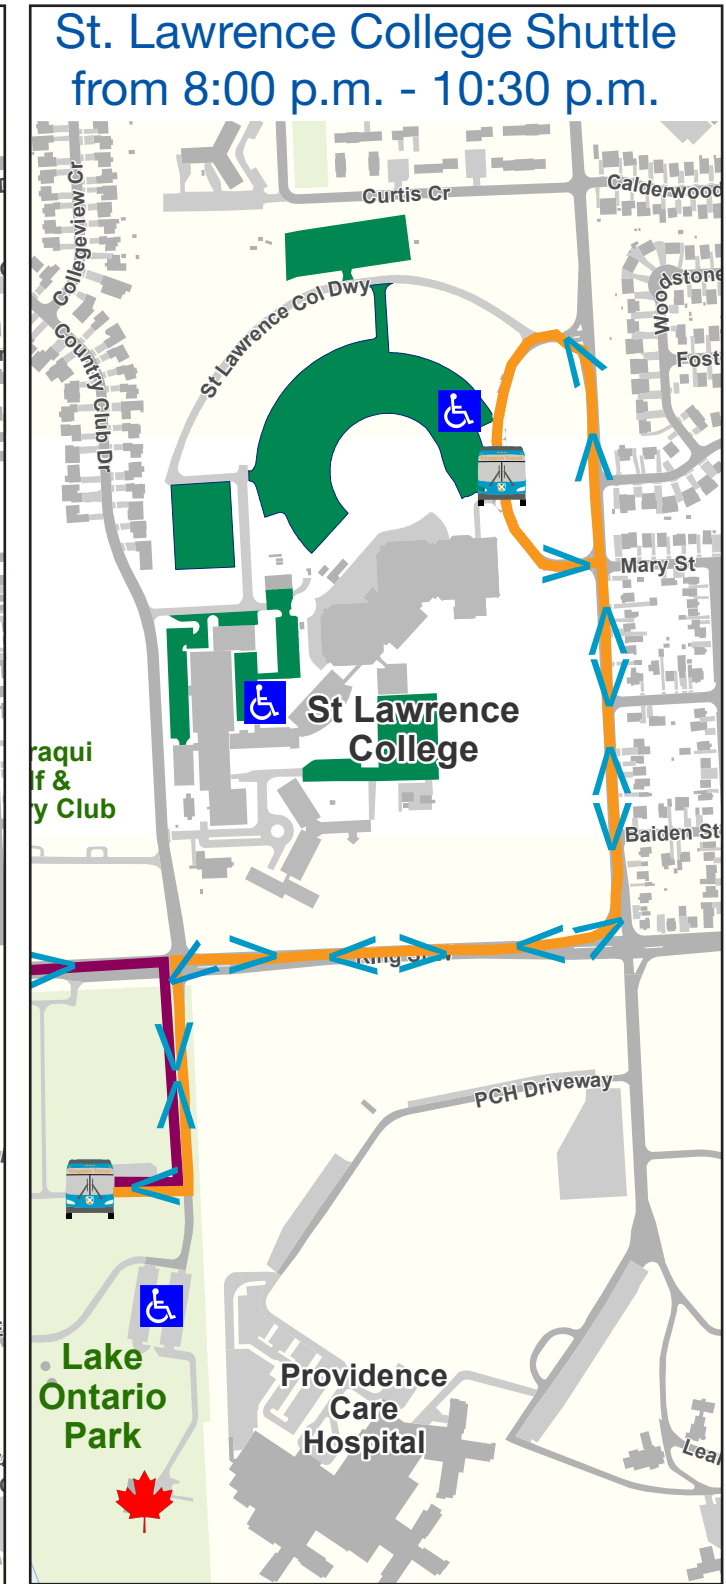

# Victoria Day Celebration: Shuttle Bus & Parking Map

Sunday, May 19, 2019

### Map Legend

- Centre 70 Shuttle Route
- SLC Shuttle Route
- Victoria Day Activities
- Shuttle Bus Drop Off & Pick Up
- Free Parking Area
- Free Parking available after 5:30 p.m.
- Accessible Parking

Parking at Lake Ontario Park will be restricted to visitors who have an Accessible Parking Permit.

FREE event parking and shuttle service is available at St. Lawrence College and Centre 70 (100 Days Rd.).

The shuttle service operates every 15 minutes from 1:00 p.m. to 10:30 p.m.

See map for shuttle stops.