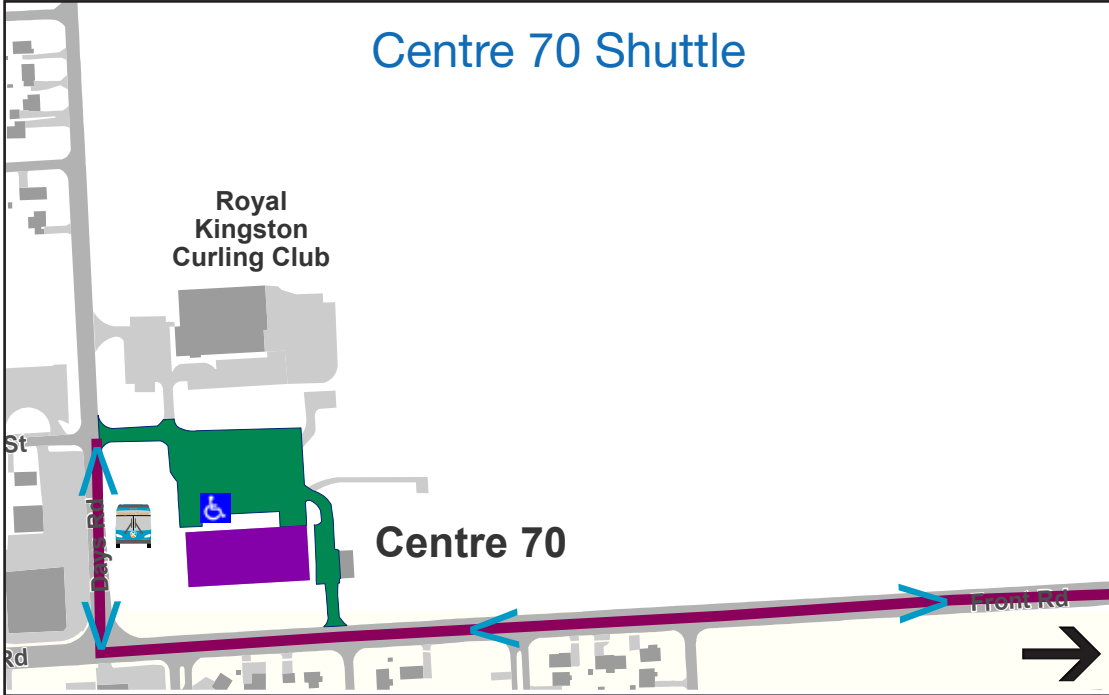

Victoria Day Celebration: Shuttle Bus & Parking Map

May 20, 2018 - Kingston, Ontario

Centre 70 Shuttle

Map Legend

-  Centre 70 Shuttle Route
-  SLC Shuttle Route
-  Victoria Day Activities
-  Shuttle Bus Drop Off & Pick Up
-  Free Parking
-  Free Parking available after 5:30 pm
-  Accessible Parking

Parking at Lake Ontario Park will be restricted to visitors who have an Accessible Parking Permit.

FREE event parking and shuttle service is available at St. Lawrence College and Centre 70 (100 Days Rd.).

The shuttle service operates every 15 minutes from 1:00 p.m. to 10:15 p.m.

See map for shuttle stops.

St. Lawrence College Shuttle