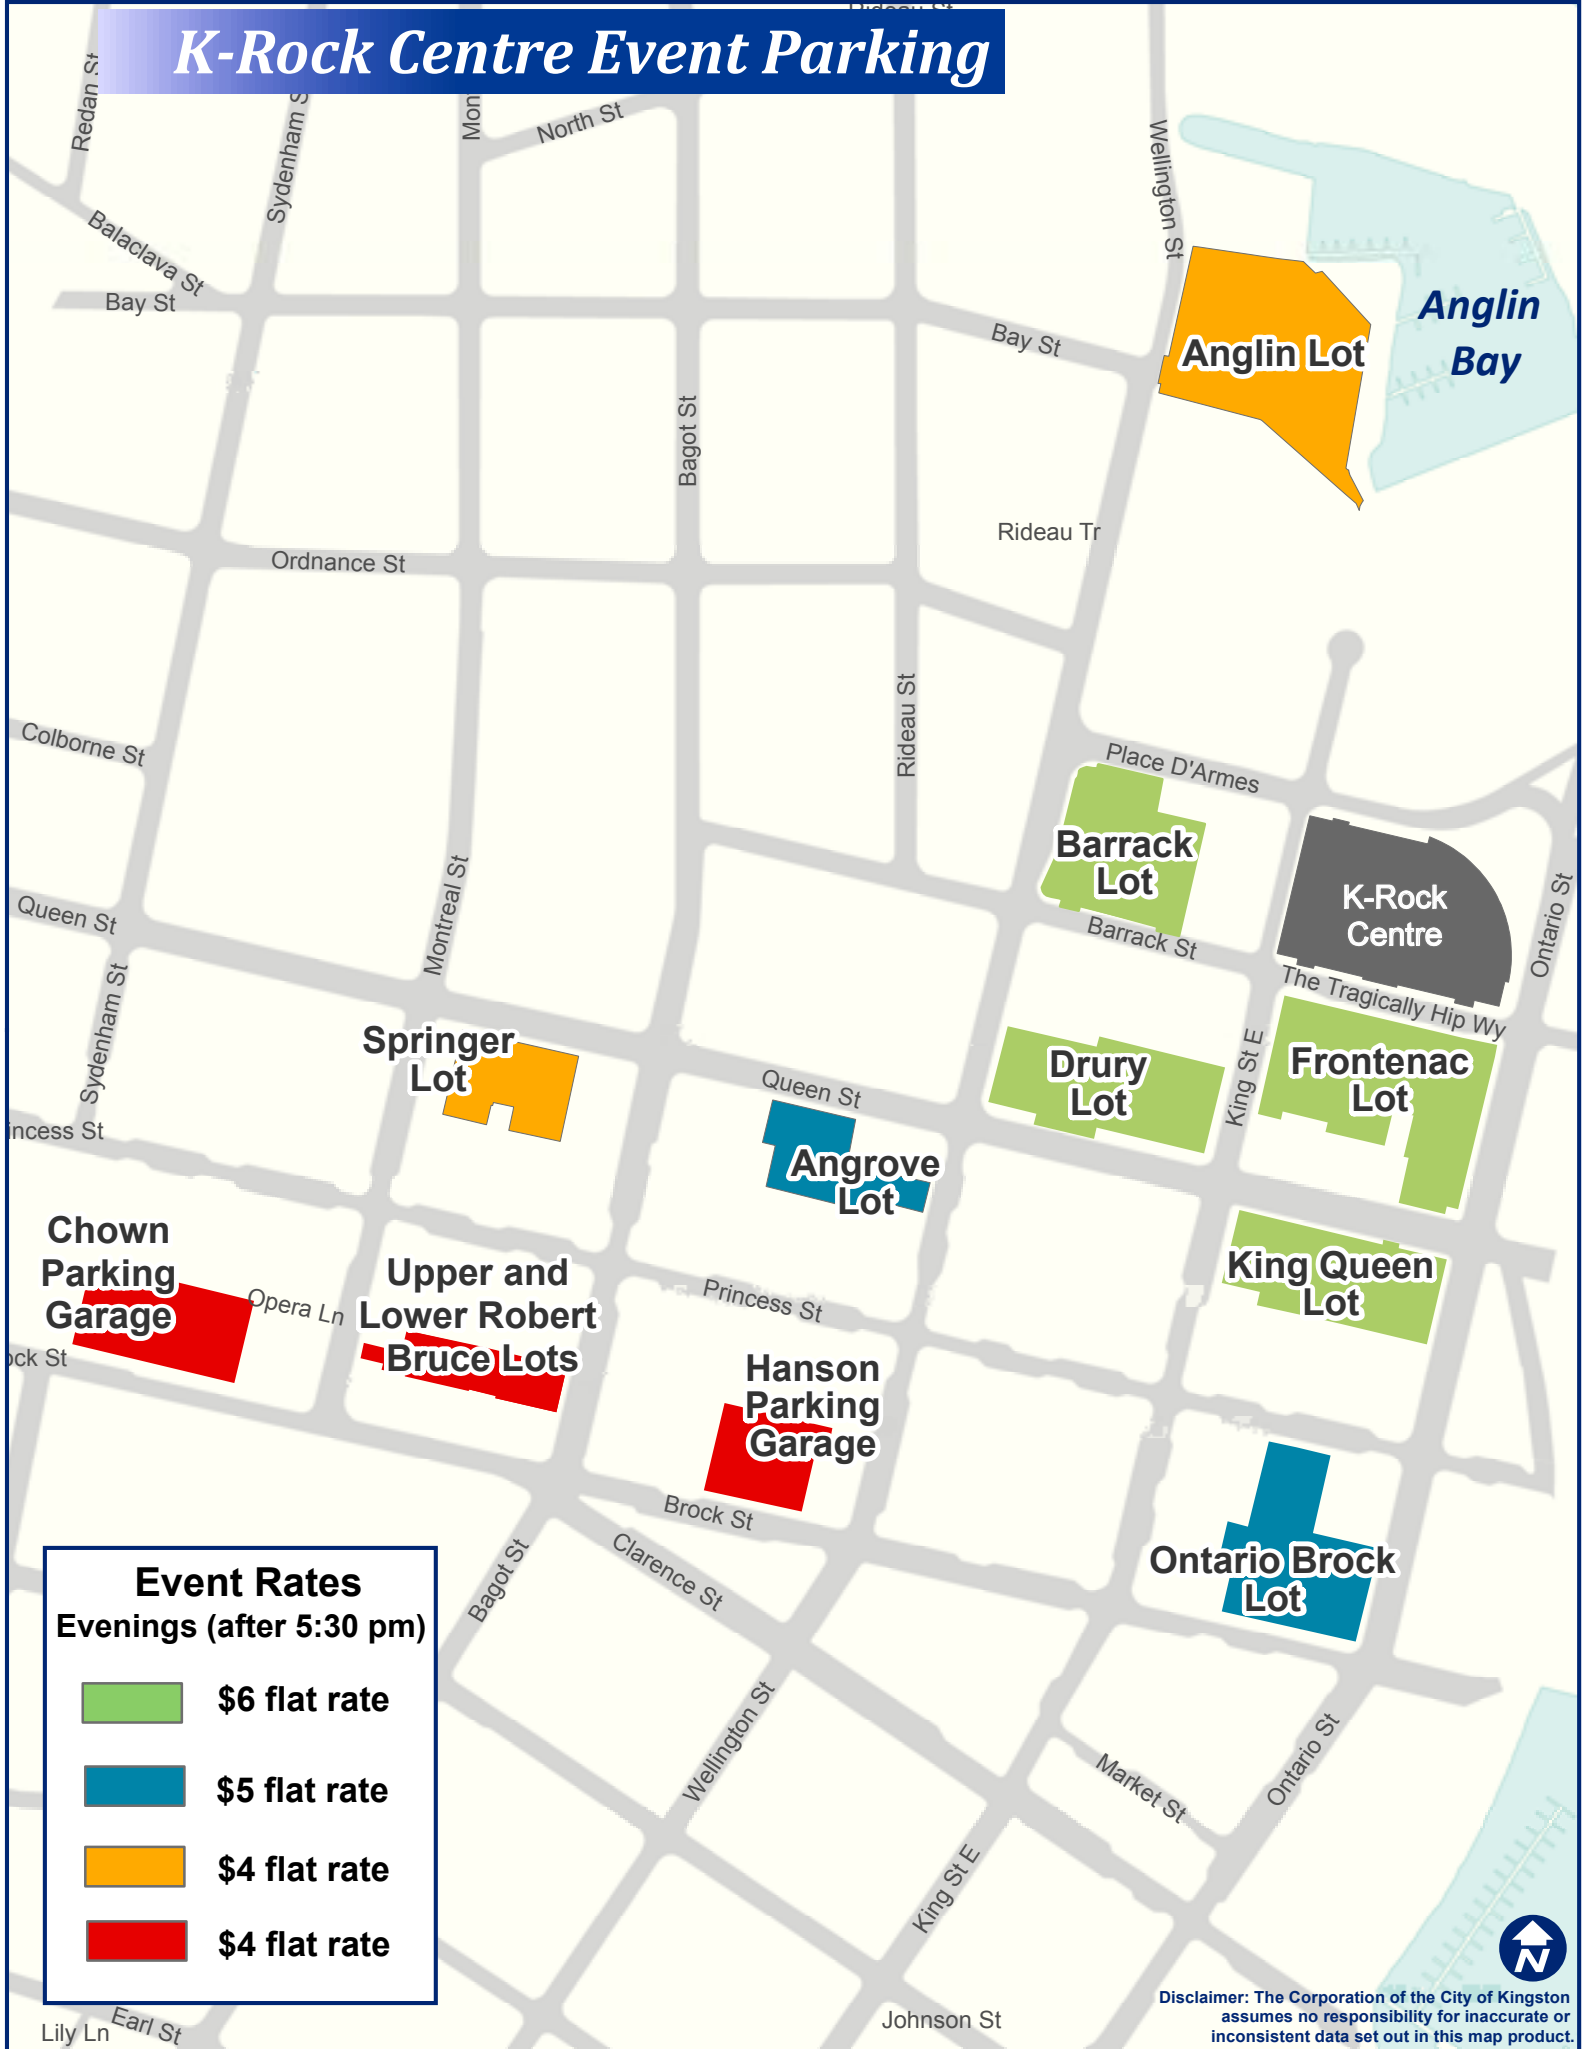

K-Rock Centre Event Parking

Event Rates	
Evenings (after 5:30 pm)	
	\$6 flat rate
	\$5 flat rate
	\$4 flat rate
	\$4 flat rate

Disclaimer: The Corporation of the City of Kingston assumes no responsibility for inaccurate or inconsistent data set out in this map product.