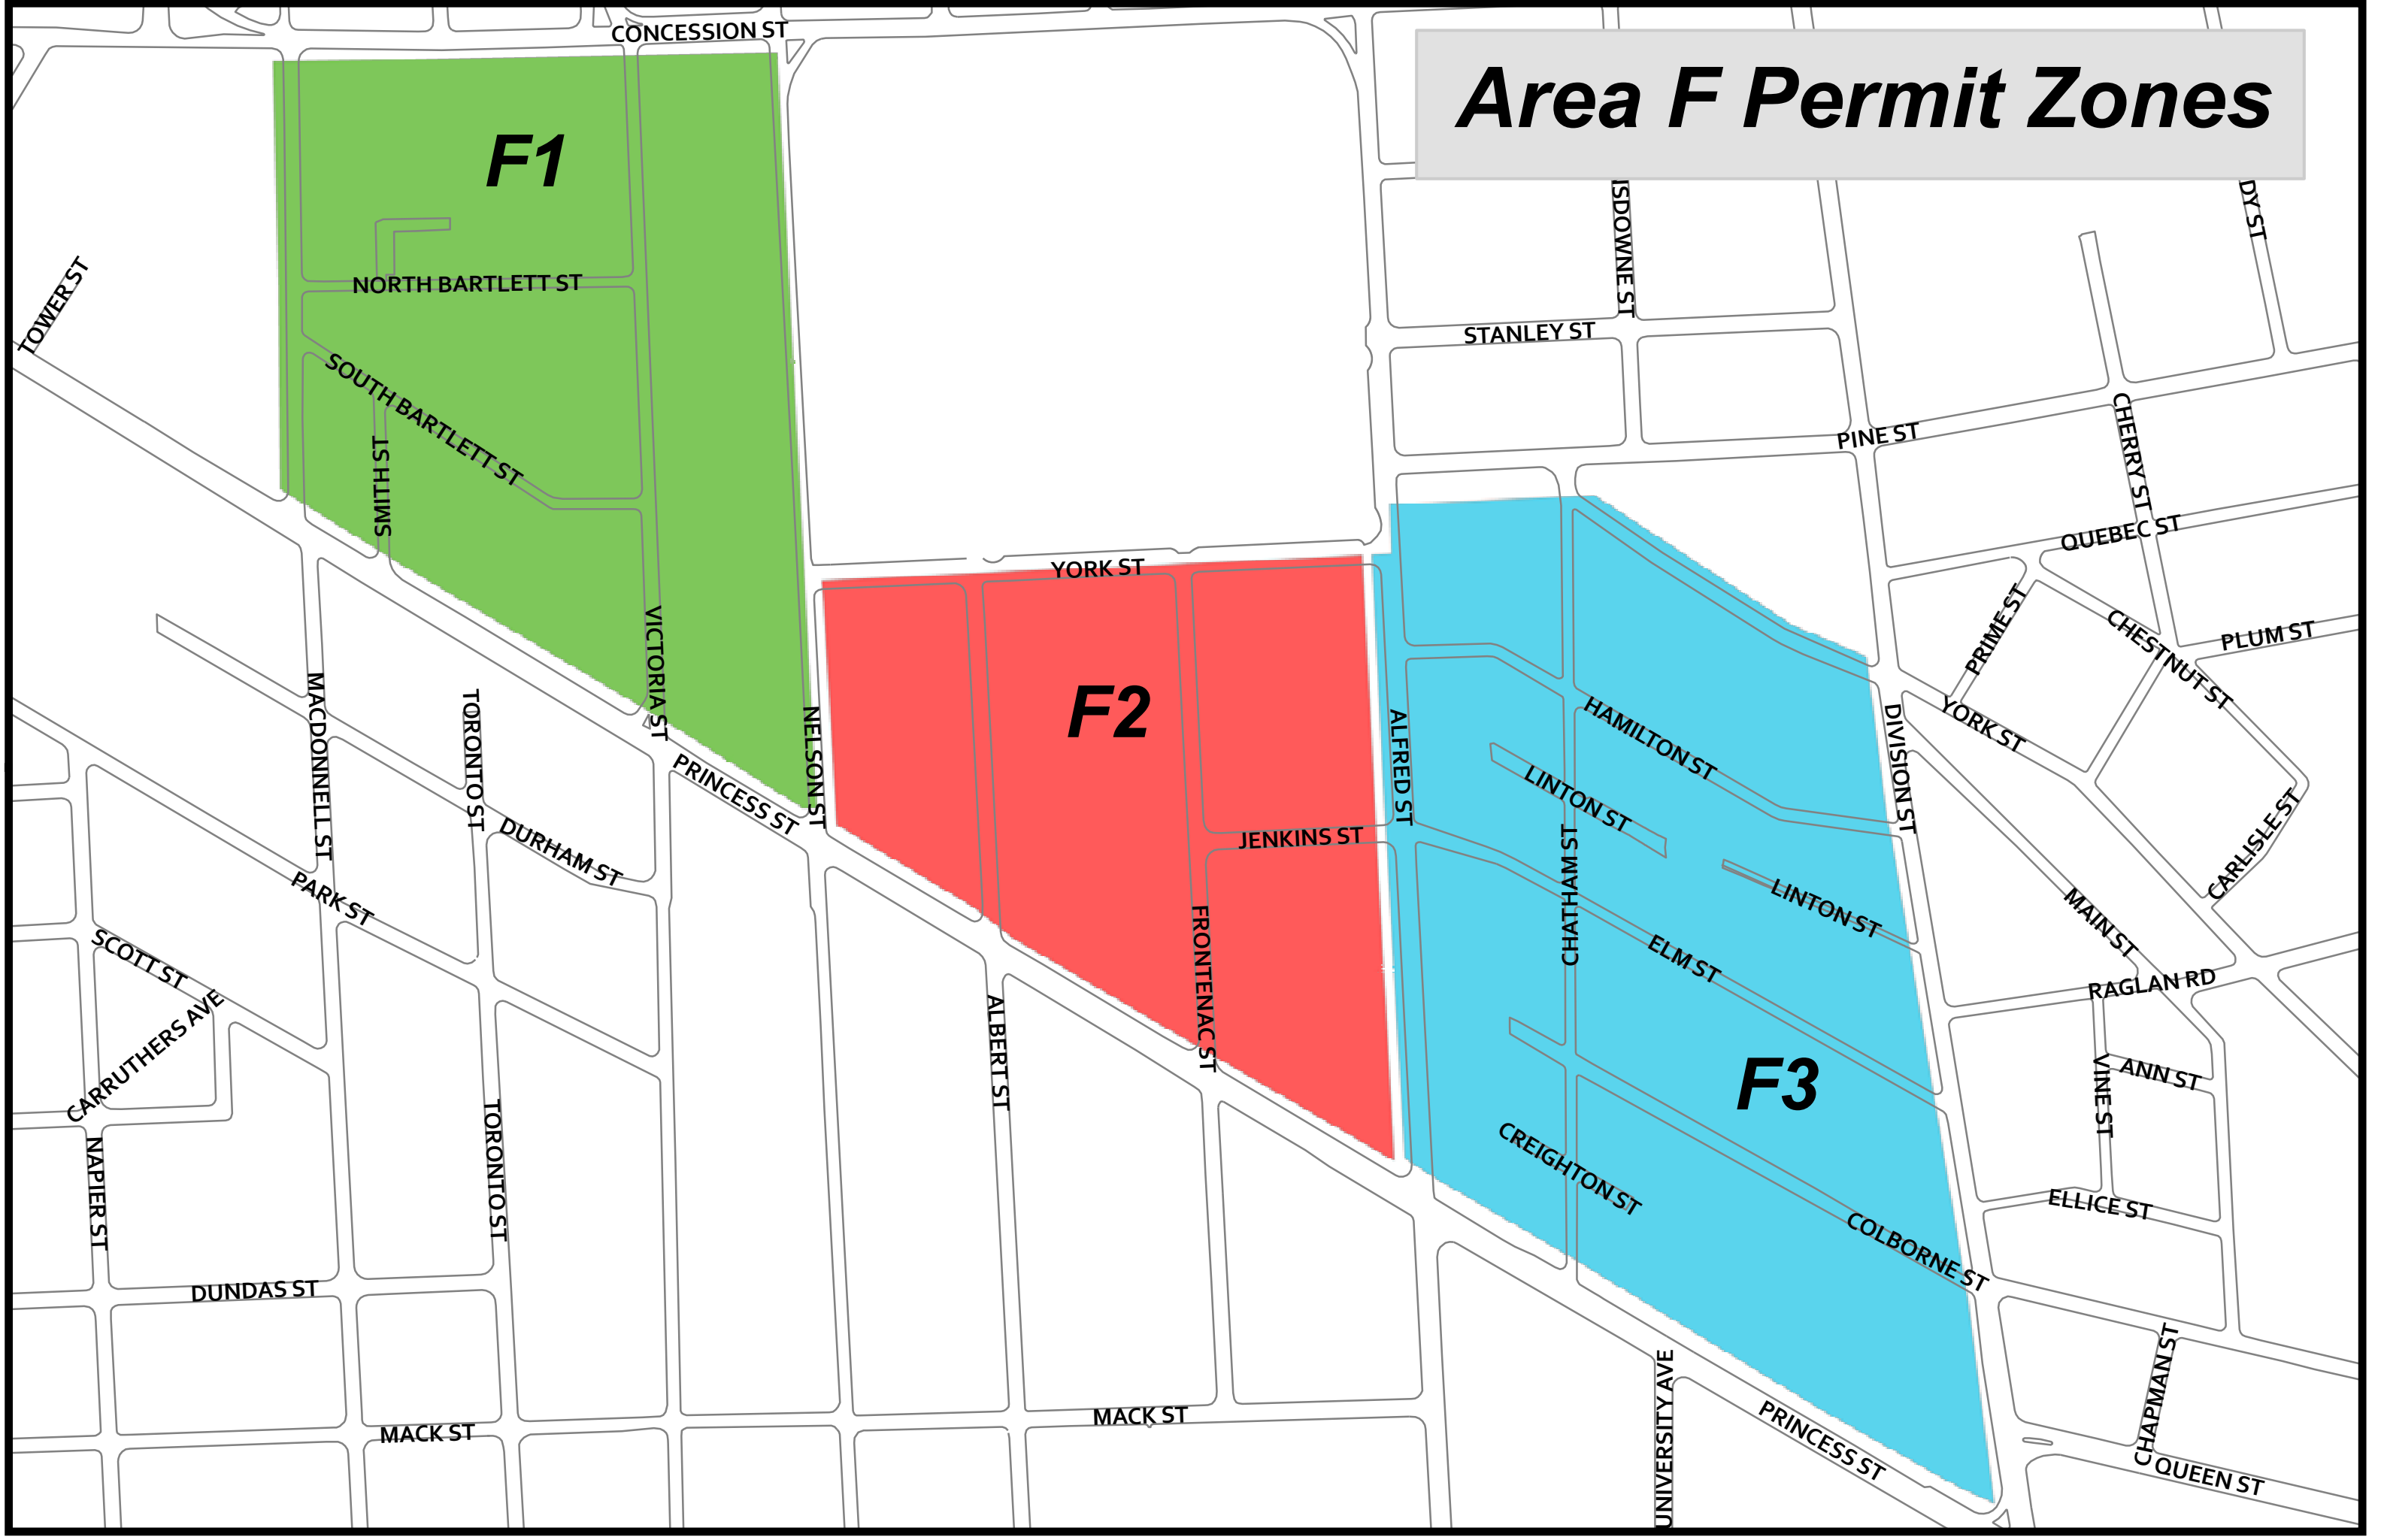

Area F Permit Zones

F1

NORTH BARTLETT ST

SOUTH BARTLETT ST

SMITH ST

VICTORIA ST

CONCESSION ST

F2

YORK ST

JENKINS ST

FRONTENAC ST

ALBERT ST

NELSON ST

PRINCESS ST

F3

ALFRED ST

HAMILTON ST

LINTON ST

CHATHAM ST

ELM ST

CREIGHTON ST

COLBORNE ST

UNIVERSITY AVE

PRINCESS ST