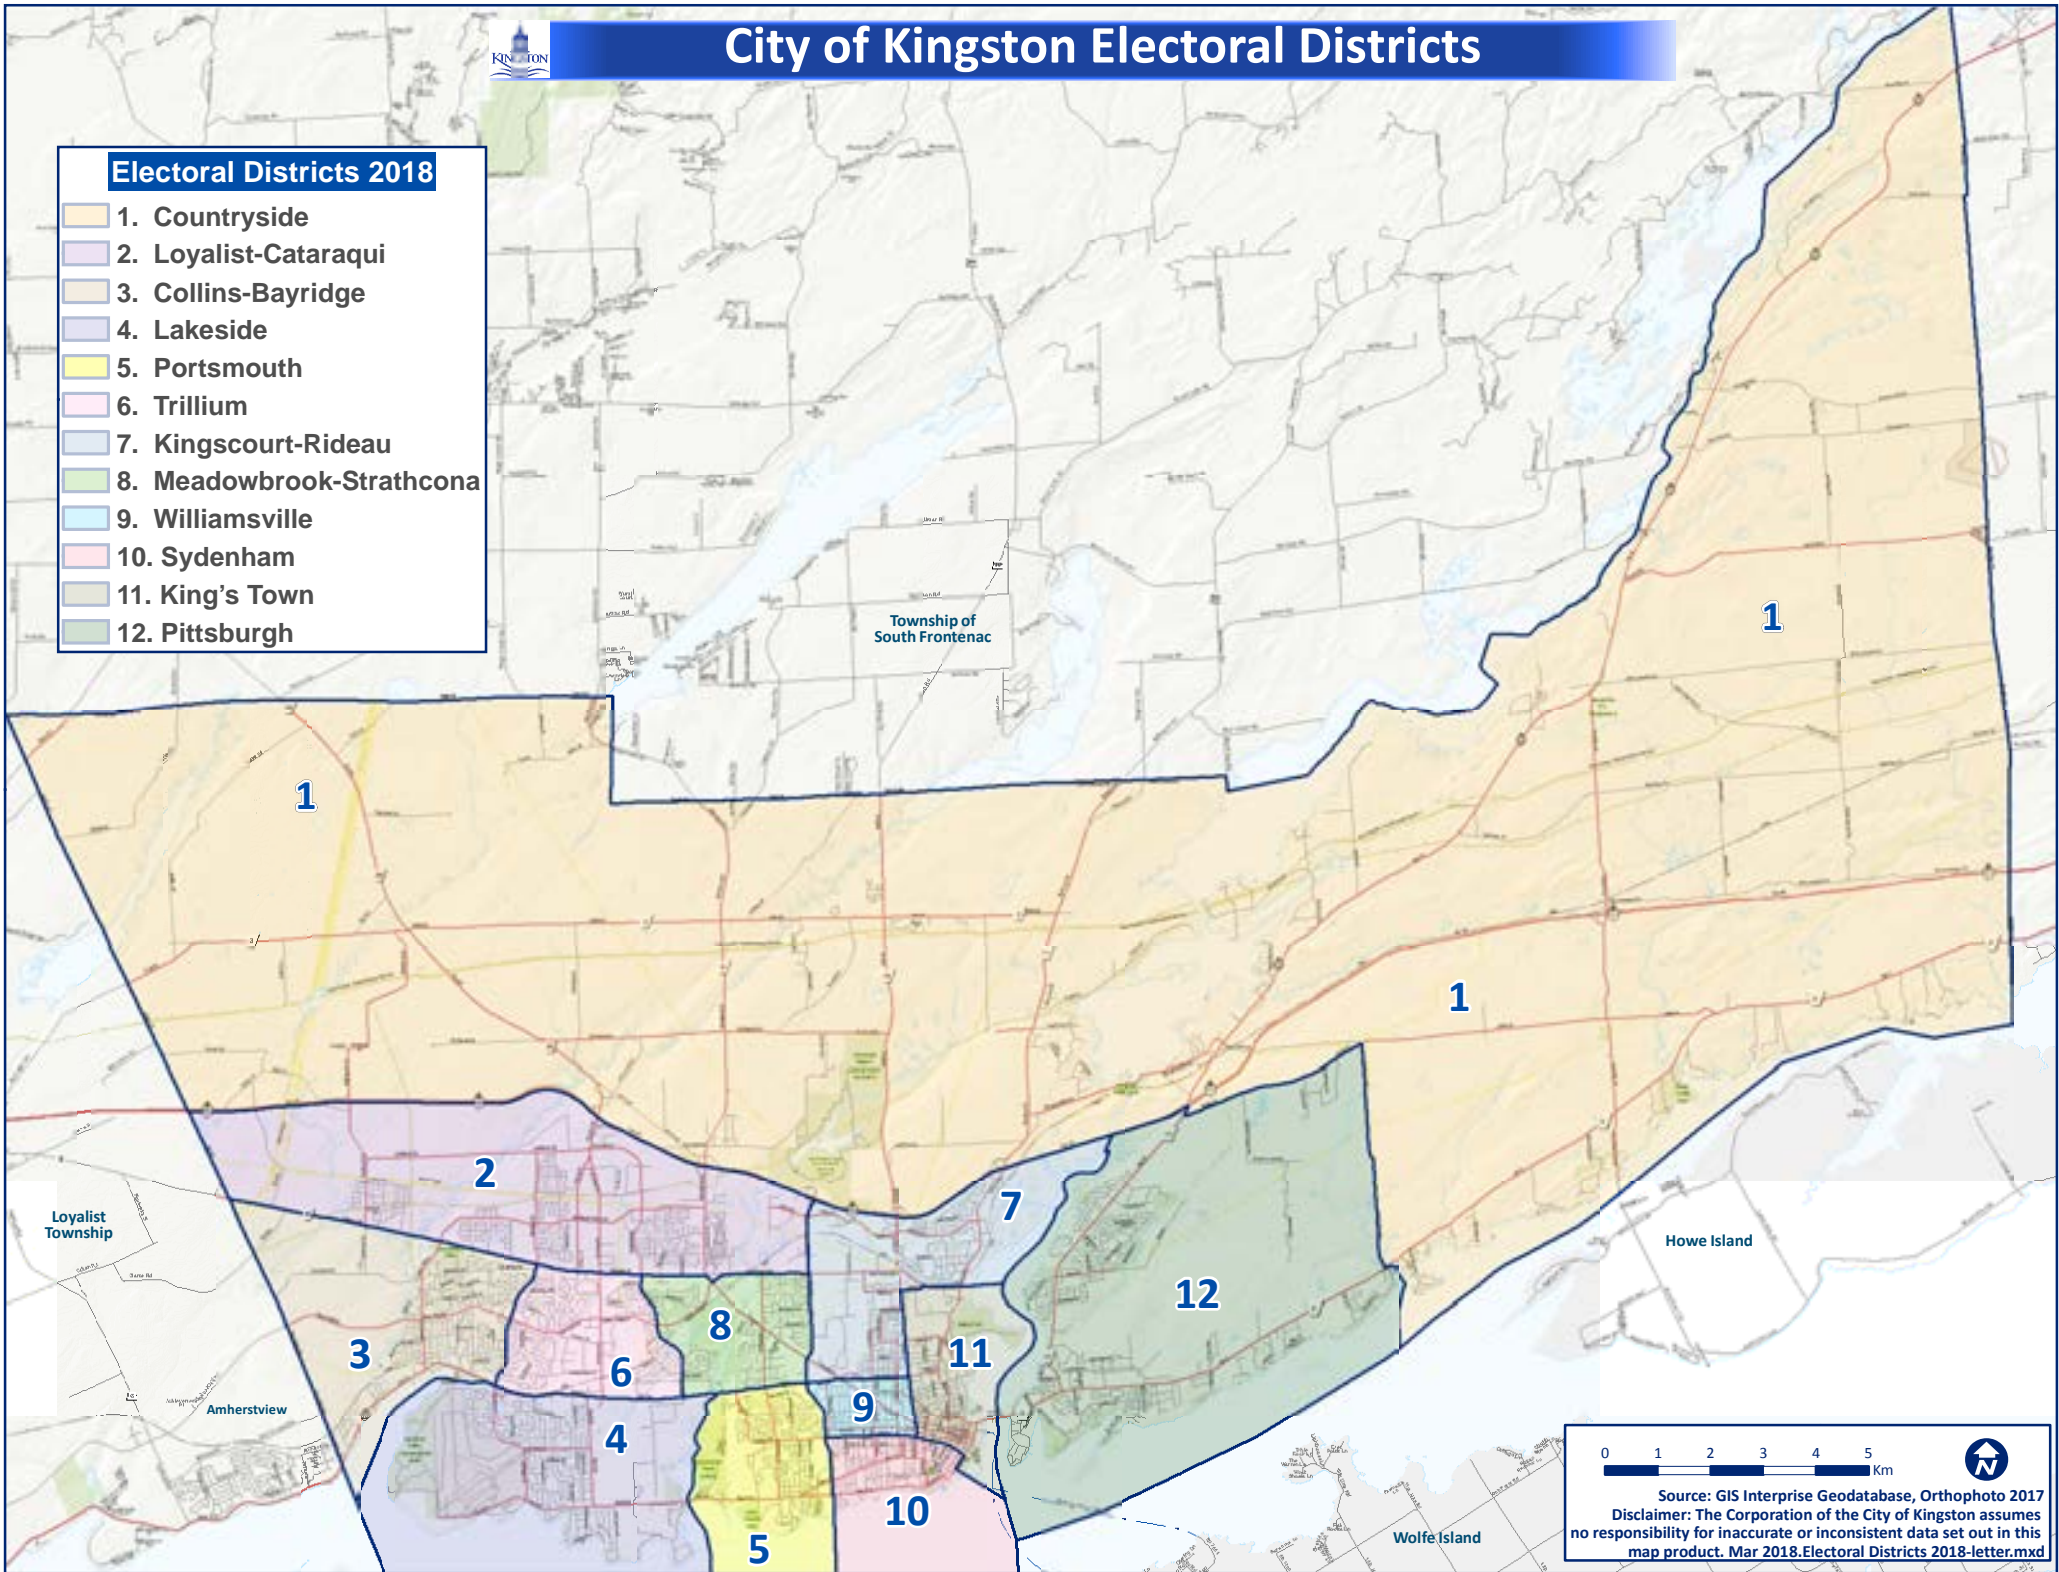

# City of Kingston Electoral Districts

## Electoral Districts 2018

- 1. Countryside
- 2. Loyalist-Catarauqui
- 3. Collins-Bayridge
- 4. Lakeside
- 5. Portsmouth
- 6. Trillium
- 7. Kingscourt-Rideau
- 8. Meadowbrook-Strathcona
- 9. Williamsville
- 10. Sydenham
- 11. King's Town
- 12. Pittsburgh

0 1 2 3 4 5 Km

Source: GIS Interprise Geodatabase, Orthophoto 2017  
 Disclaimer: The Corporation of the City of Kingston assumes no responsibility for inaccurate or inconsistent data set out in this map product. Mar 2018.Electoral Districts 2018-letter.mxd