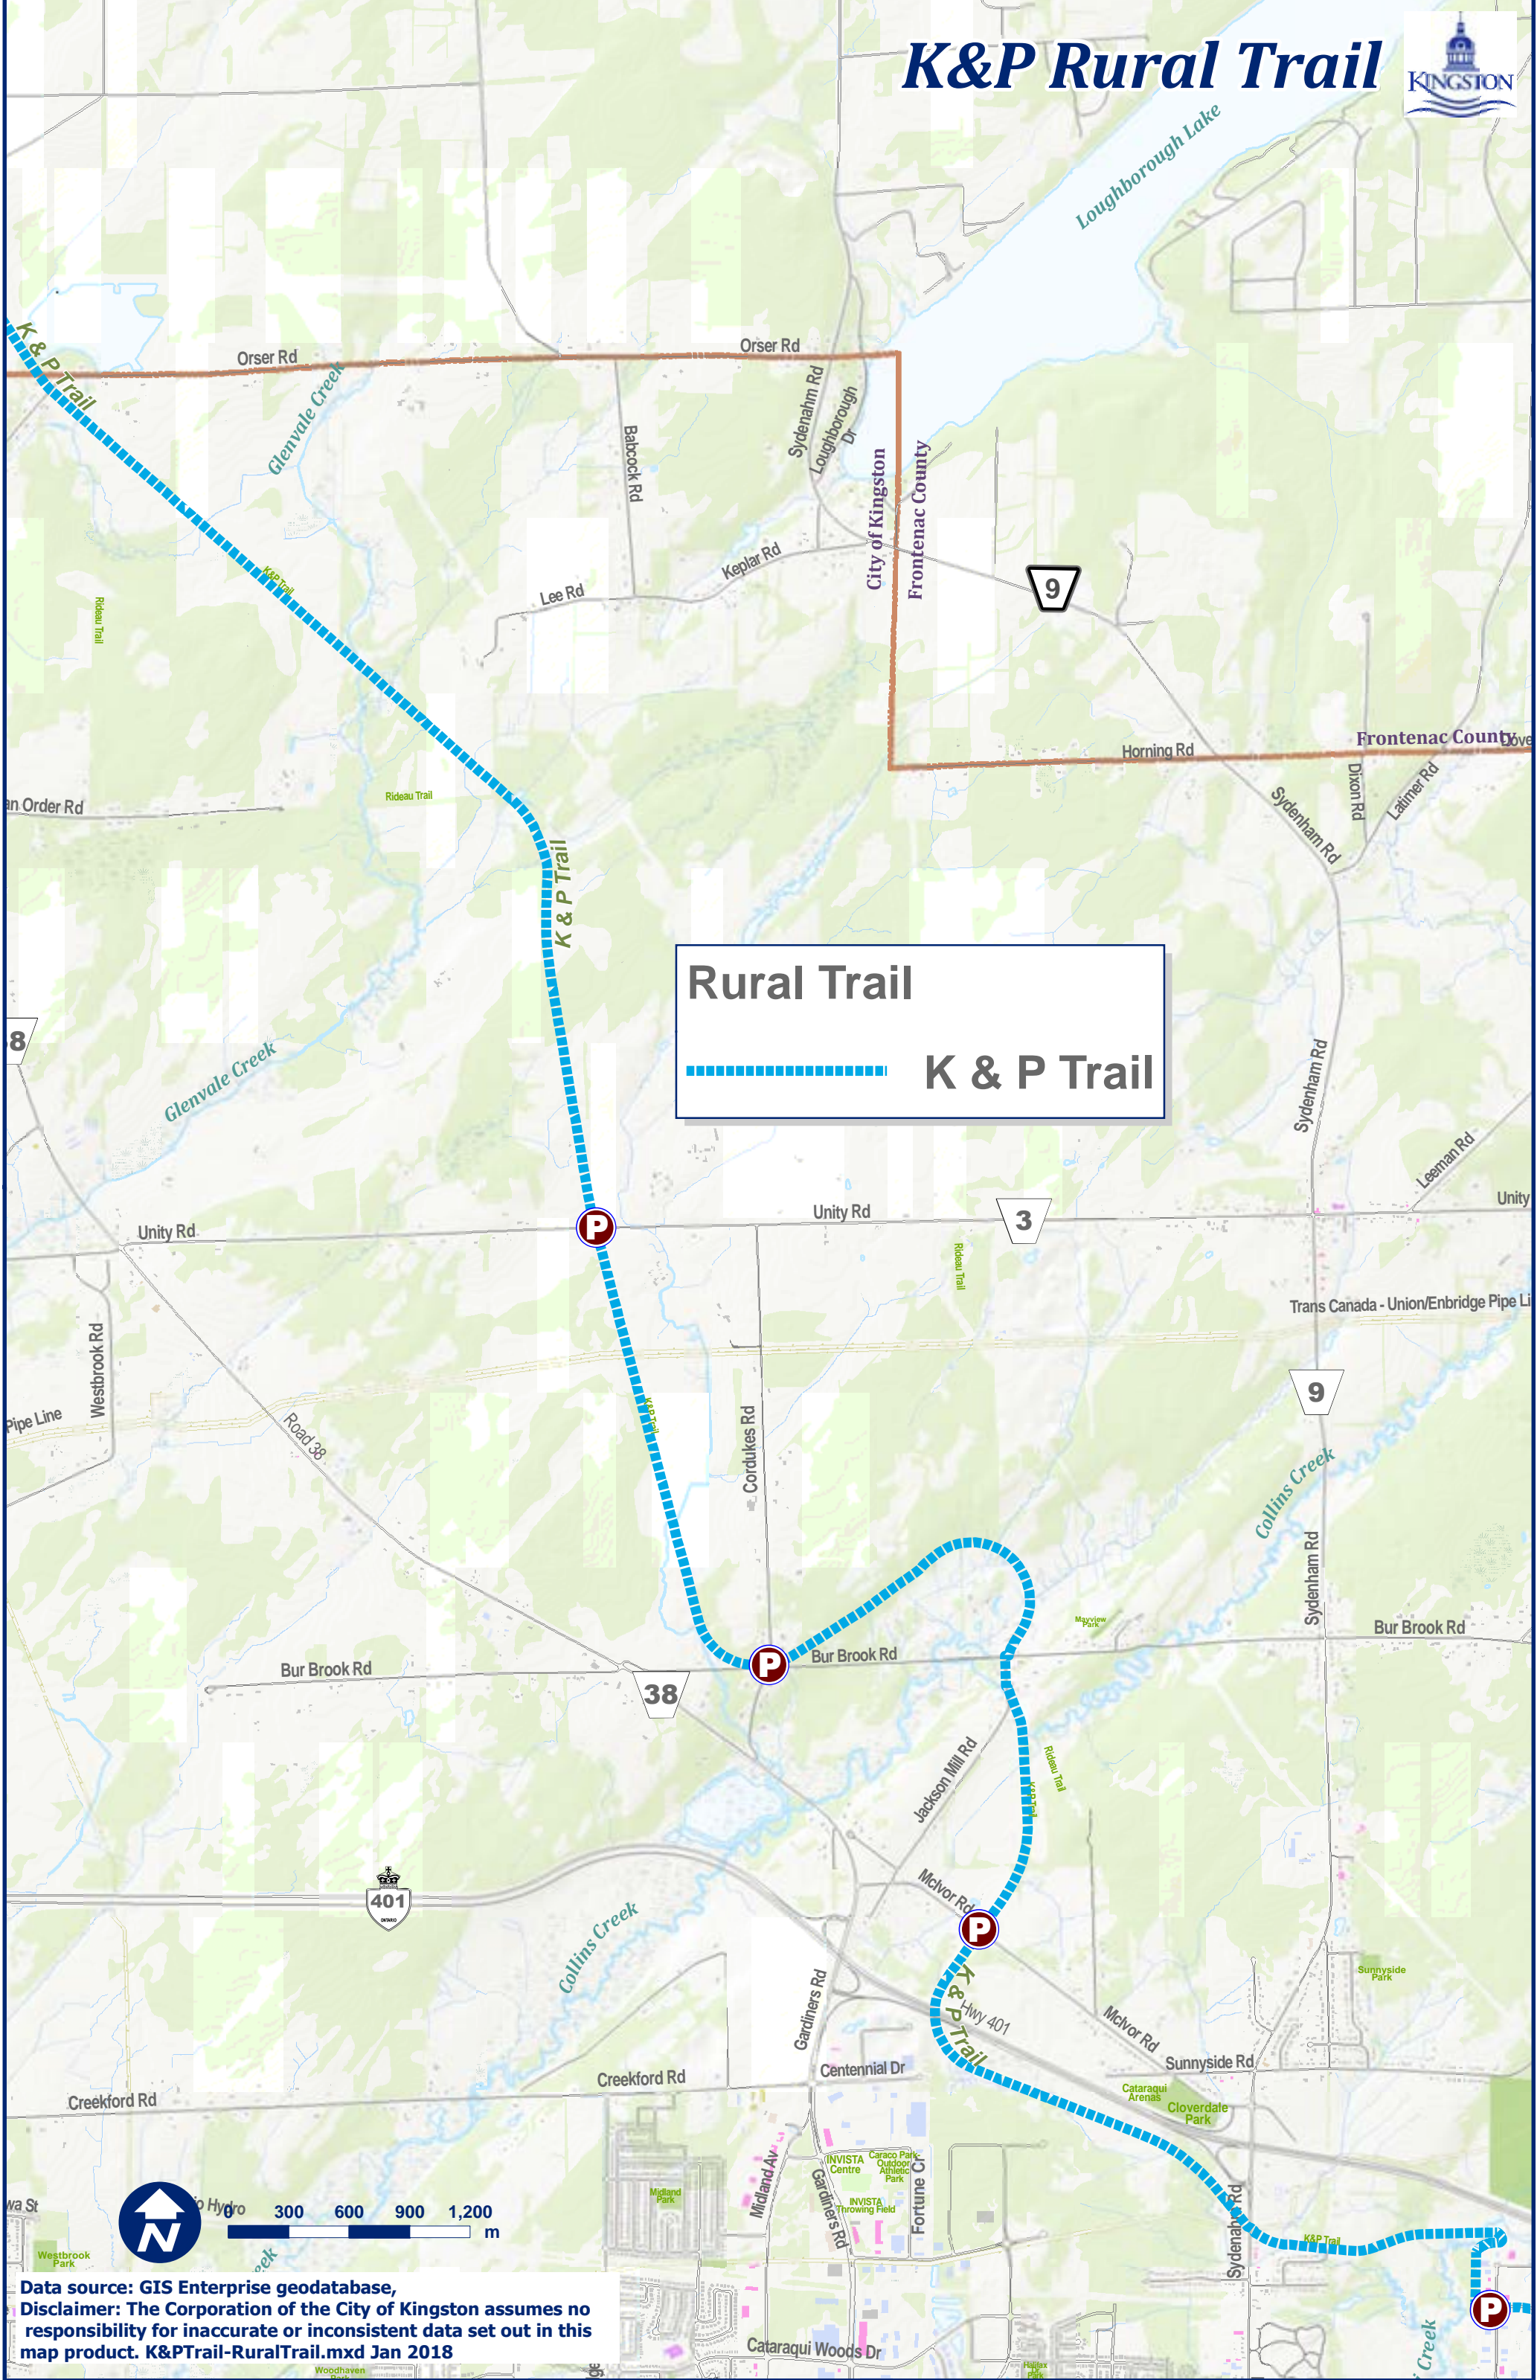

K&P Rural Trail

Rural Trail
K & P Trail

Data source: GIS Enterprise geodatabase,
Disclaimer: The Corporation of the City of Kingston assumes no responsibility for inaccurate or inconsistent data set out in this map product. K&PTrail-RuralTrail.mxd Jan 2018