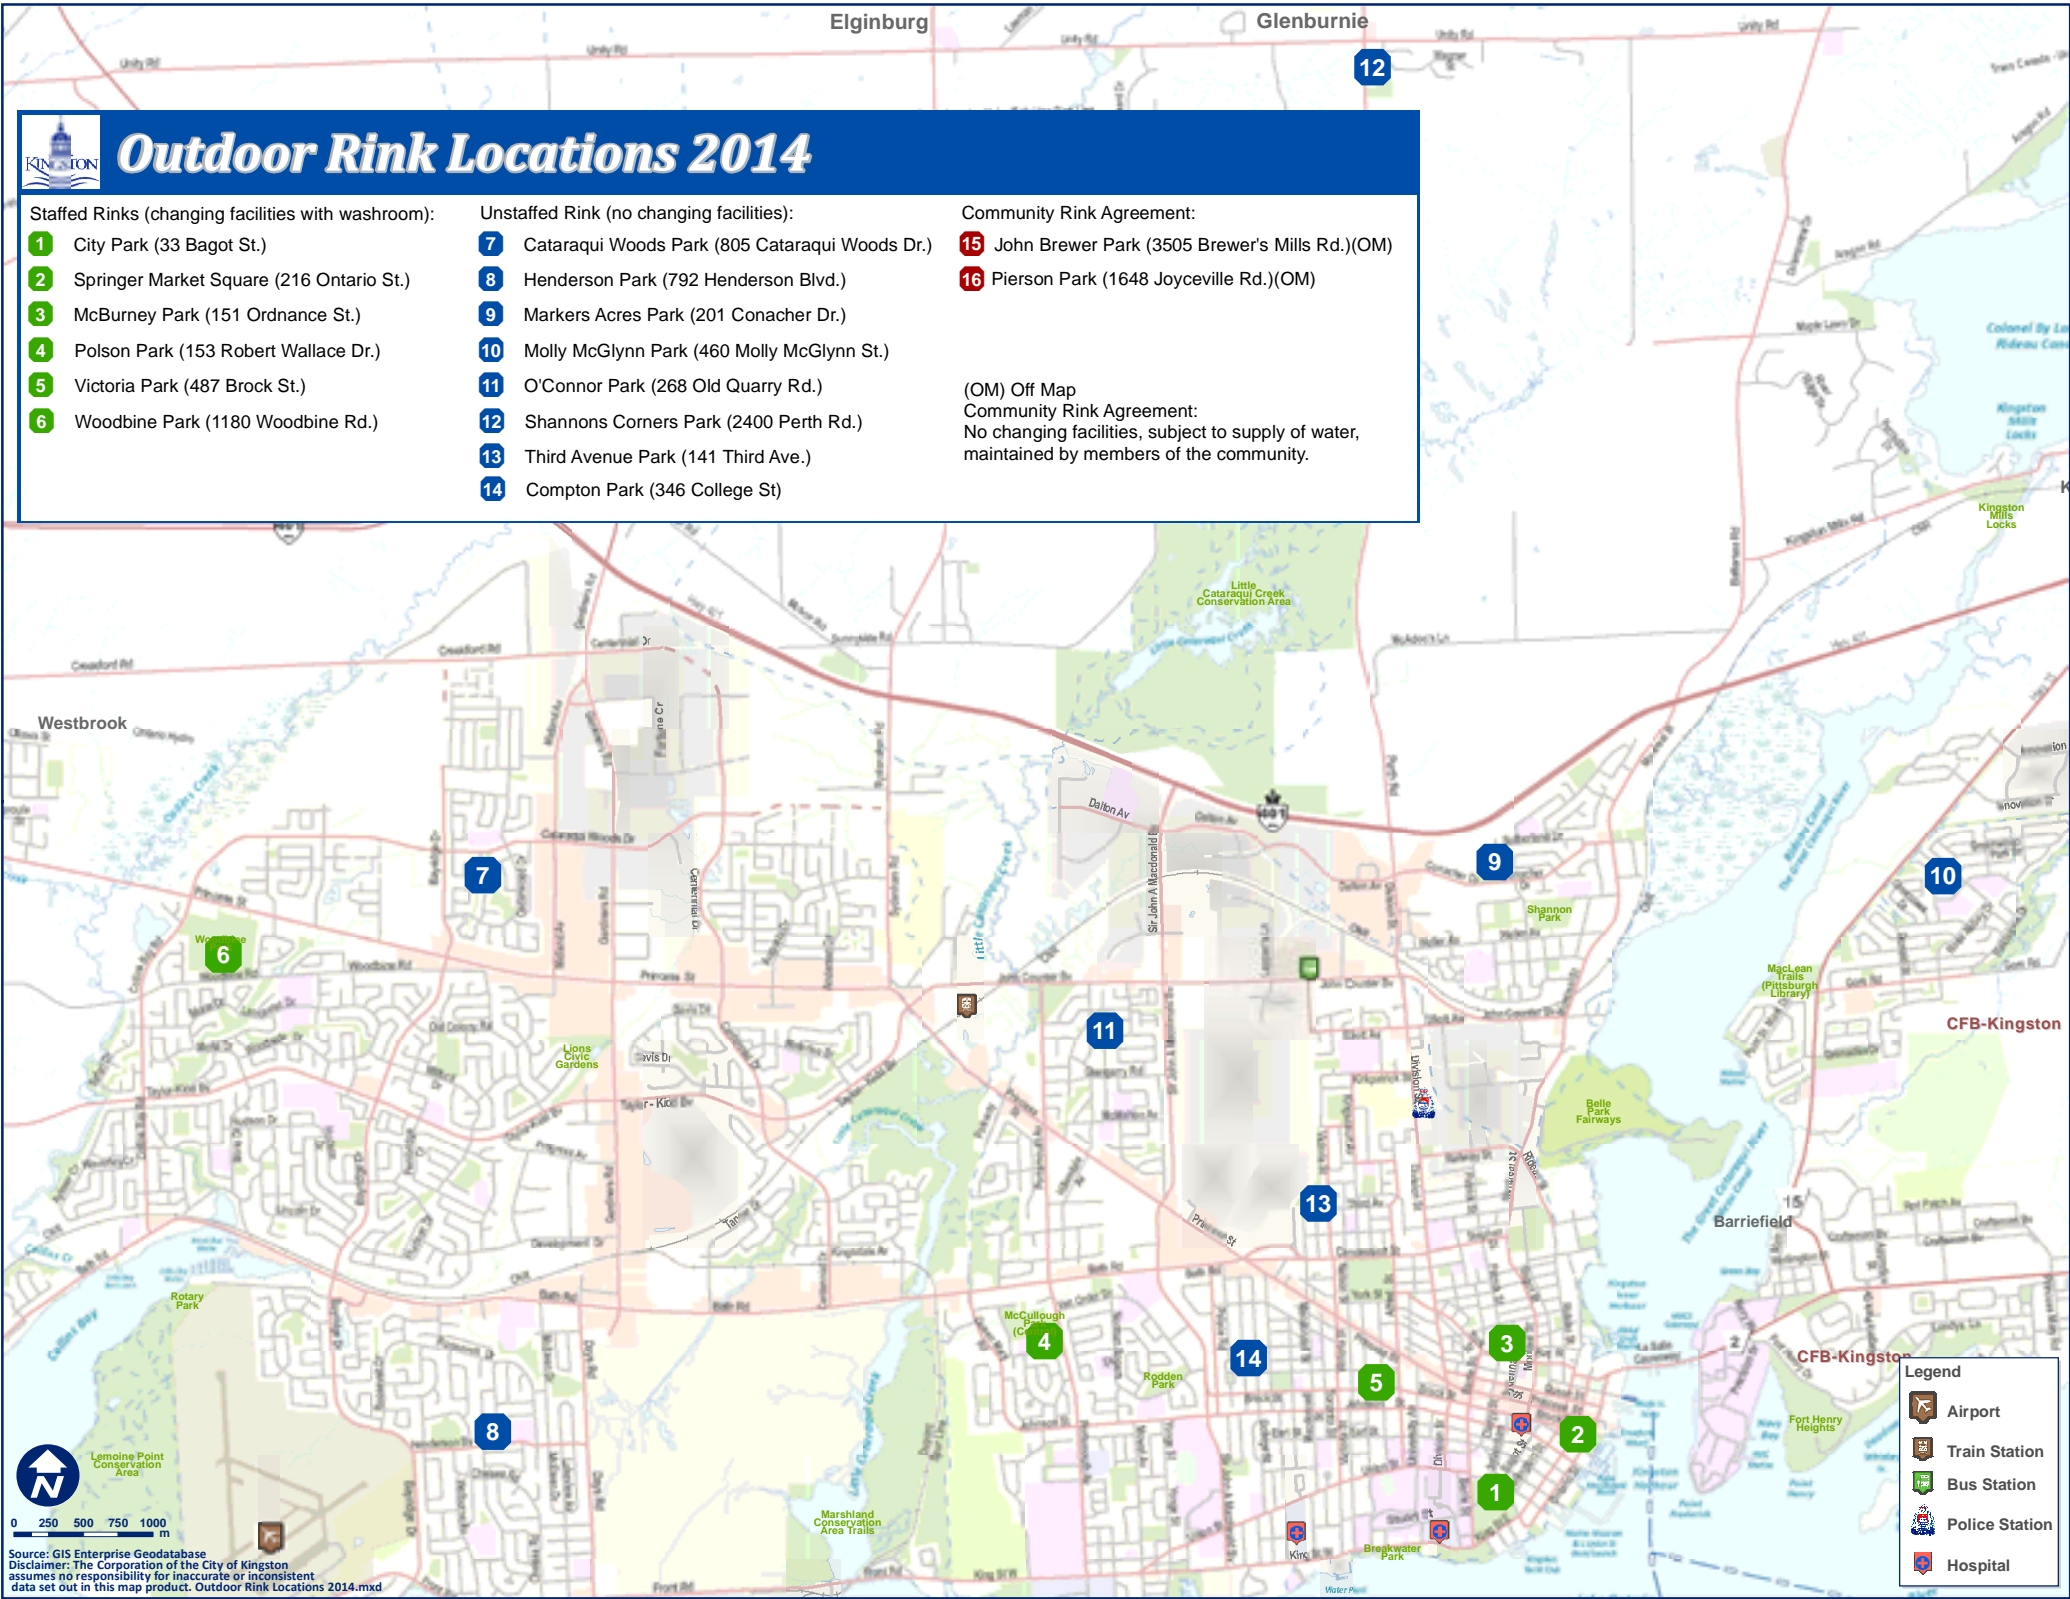

Outdoor Rink Locations 2014

Staffed Rinks (changing facilities with washroom):

- 1 City Park (33 Bagot St.)
- 2 Springer Market Square (216 Ontario St.)
- 3 McBurney Park (151 Ordnance St.)
- 4 Polson Park (153 Robert Wallace Dr.)
- 5 Victoria Park (487 Brock St.)
- 6 Woodbine Park (1180 Woodbine Rd.)

Unstaffed Rink (no changing facilities):

- 7 Cataraqi Woods Park (805 Cataraqi Woods Dr.)
- 8 Henderson Park (792 Henderson Blvd.)
- 9 Markers Acres Park (201 Conacher Dr.)
- 10 Molly McGlynn Park (460 Molly McGlynn St.)
- 11 O'Connor Park (268 Old Quarry Rd.)
- 12 Shannons Corners Park (2400 Perth Rd.)
- 13 Third Avenue Park (141 Third Ave.)
- 14 Compton Park (346 College St)

Community Rink Agreement:

- 15 John Brewer Park (3505 Brewer's Mills Rd.)(OM)
- 16 Pierson Park (1648 Joyceville Rd.)(OM)

(OM) Off Map
Community Rink Agreement:
No changing facilities, subject to supply of water,
maintained by members of the community.

Legend

- Airport
- Train Station
- Bus Station
- Police Station
- Hospital