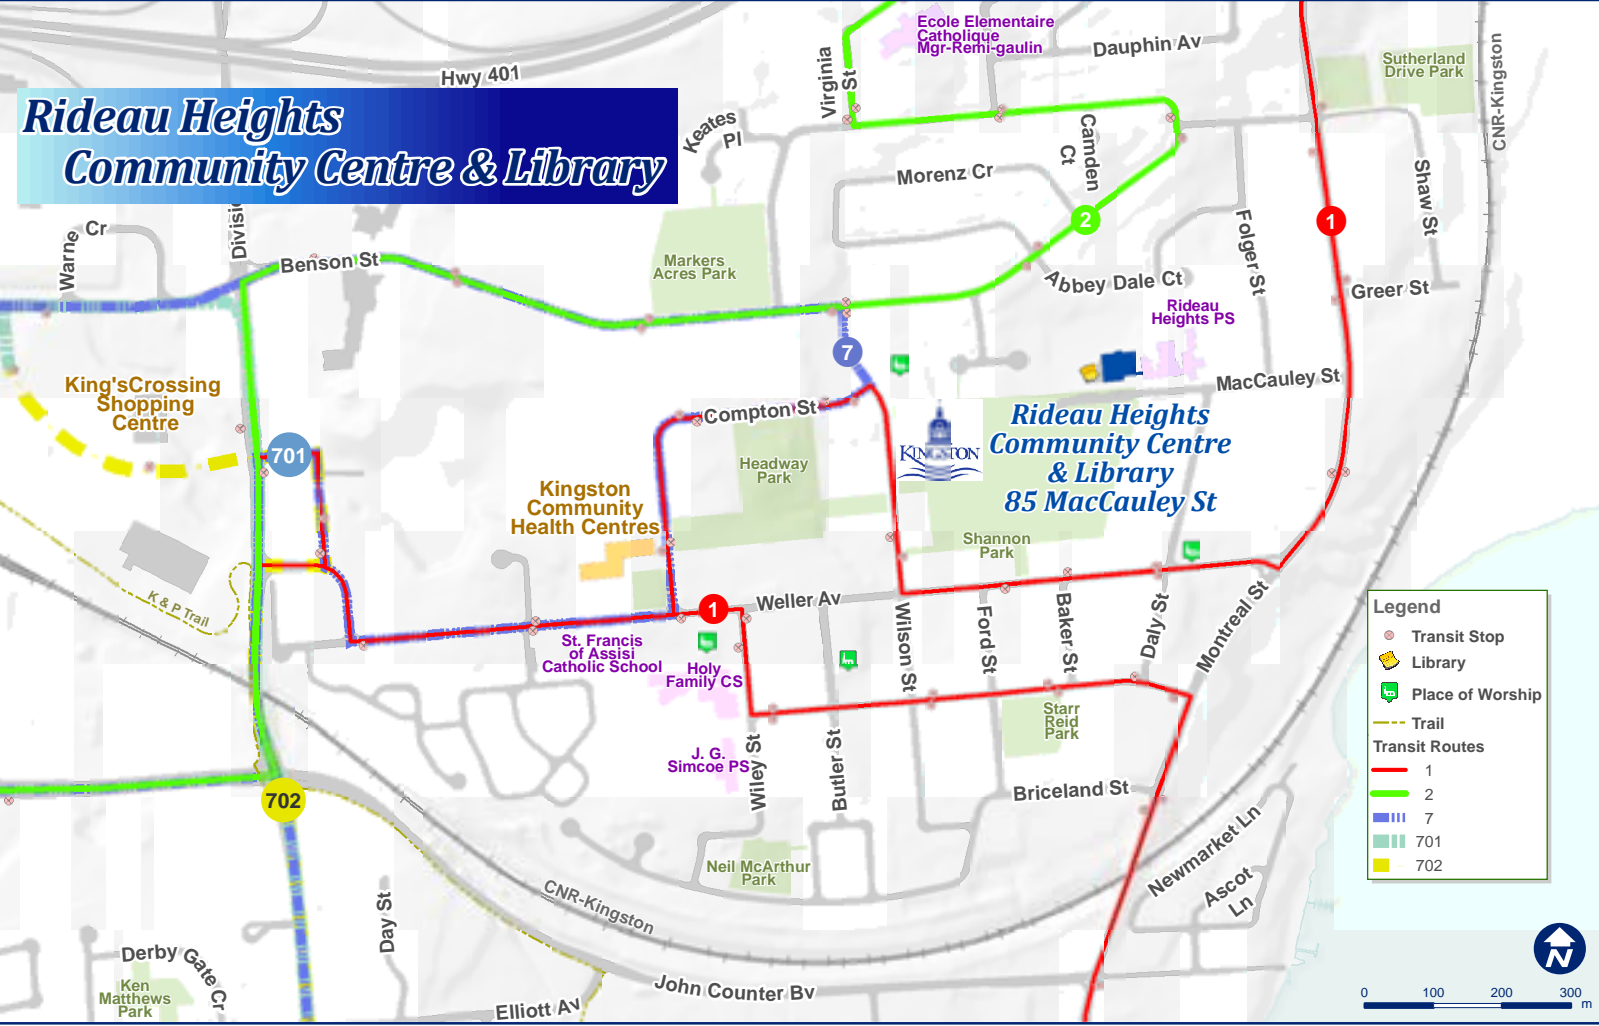

Rideau Heights Community Centre & Library

Legend

- Transit Stop
- Library
- Place of Worship
- Trail

Transit Routes

- 1
- 2
- 7
- 701
- 702