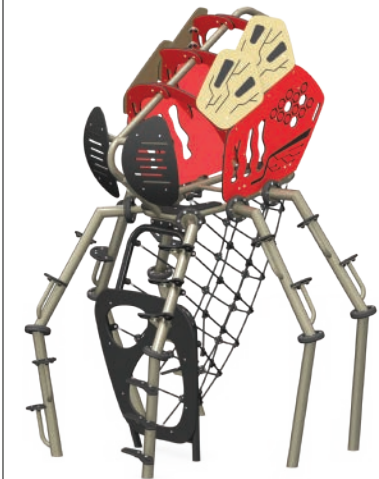

## JUNIOR PLAYSTRUCTURE OPTIONS

**OPTION A - PLATFORM PLAY STRUCTURE**  
FOR AGES 18 MONTHS TO 5 YEARS OLD

**OPTION B - THE BEASTIE**  
FOR AGES 18 MONTHS TO 5 YEARS OLD

## SENIOR CLIMBER OPTIONS

**OPTION A - APOLLO SPINNER**  
FOR AGES 5 TO 12 YEARS OLD

**OPTION B - THE CREATURE**  
FOR AGES 5 TO 12 YEARS OLD

## ACCESSORIES

**XYRÄ-40 SPINNER**  
FOR AGES 18 MONTHS TO 12 YEARS OLD

**FISH AND FROG SPRING RIDERS**  
FOR AGES 18 MONTHS TO 5 YEARS OLD

**QUATTRO SPRING RIDER**  
FOR AGES 5 TO 12 YEARS OLD

## SENIOR PLAYSTRUCTURE

#	- DESCRIPTION -
1	3' Transfer station (44)
2	Telescope (Safety railing)
3	Leaves Steering Wheel (Panel)
4	Butterfly ornament
5	Chameleon ornament
6	Caterpillar ornament
7	The hammock (5.0 dia.post)(44)
8	3' Curved Slide
9	5' Modslide (JA)(44)
10	6' Modslide (JO)(44)
11	Rock Climber 6'
12	6' Cable net
13	4' Bee Climbing Wall (44)
14	3' Mini-climber
15	Suspension bridge with safety railings
16	Leaf roof (44)
17	Mushroom Game Counter (44)
18	Panel with opening (Under 4 platform)(44)
19	Engraved Mushroom Panel (44)
20	Explorer panel (44)
21	Engraved Search and find gorilla Panel (44)