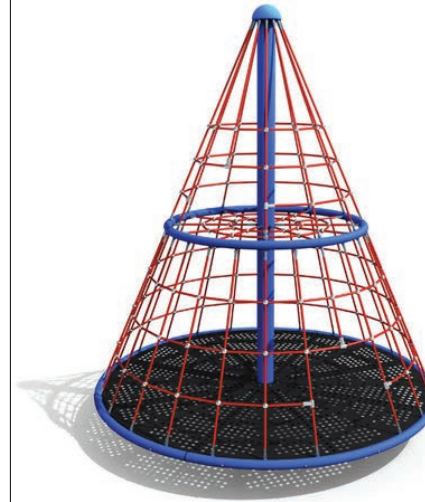

## JUNIOR PLAYSTRUCTURE OPTIONS

**OPTION A - PLATFORM PLAY STRUCTURE**  
FOR AGES 18 MONTHS TO 5 YEARS OLD

**OPTION B - THE BEASTIE**  
FOR AGES 18 MONTHS TO 5 YEARS OLD

## SENIOR CLIMBER OPTIONS

**OPTION A - APOLLO SPINNER**  
FOR AGES 5 TO 12 YEARS OLD

**OPTION B - THE CREATURE**  
FOR AGES 5 TO 12 YEARS OLD

## ACCESSORIES

**XYRÄ-40 SPINNER**  
FOR AGES 18 MONTHS TO 12 YEARS OLD

**FISH AND FROG SPRING RIDERS**  
FOR AGES 18 MONTHS TO 5 YEARS OLD

**QUATTRO SPRING RIDER**  
FOR AGES 5 TO 12 YEARS OLD

## SENIOR PLAYSTRUCTURE

#	- DESCRIPTION -
1	3' Transfer station (44)
2	Telescope (Safety railing)
3	Leaves Steering Wheel (Panel)
4	Butterfly ornament
5	Chameleon ornament
6	Caterpillar ornament
7	The hammock (5.0 dia.post)(44)
8	3' Curved Slide
9	5' Modslide (JA)(44)
10	6' Modslide (JO)(44)
11	Rock Climber 6'
12	6' Cable net
13	4' Bee Climbing Wall (44)
14	3' Mini-climber
15	Suspension bridge with safety railings
16	Leaf roof (44)
17	Mushroom Game Counter (44)
18	Panel with opening (Under 4 platform)(44)
19	Engraved Mushroom Panel (44)
20	Explorer panel (44)
21	Engraved Search and find gorilla Panel (44)