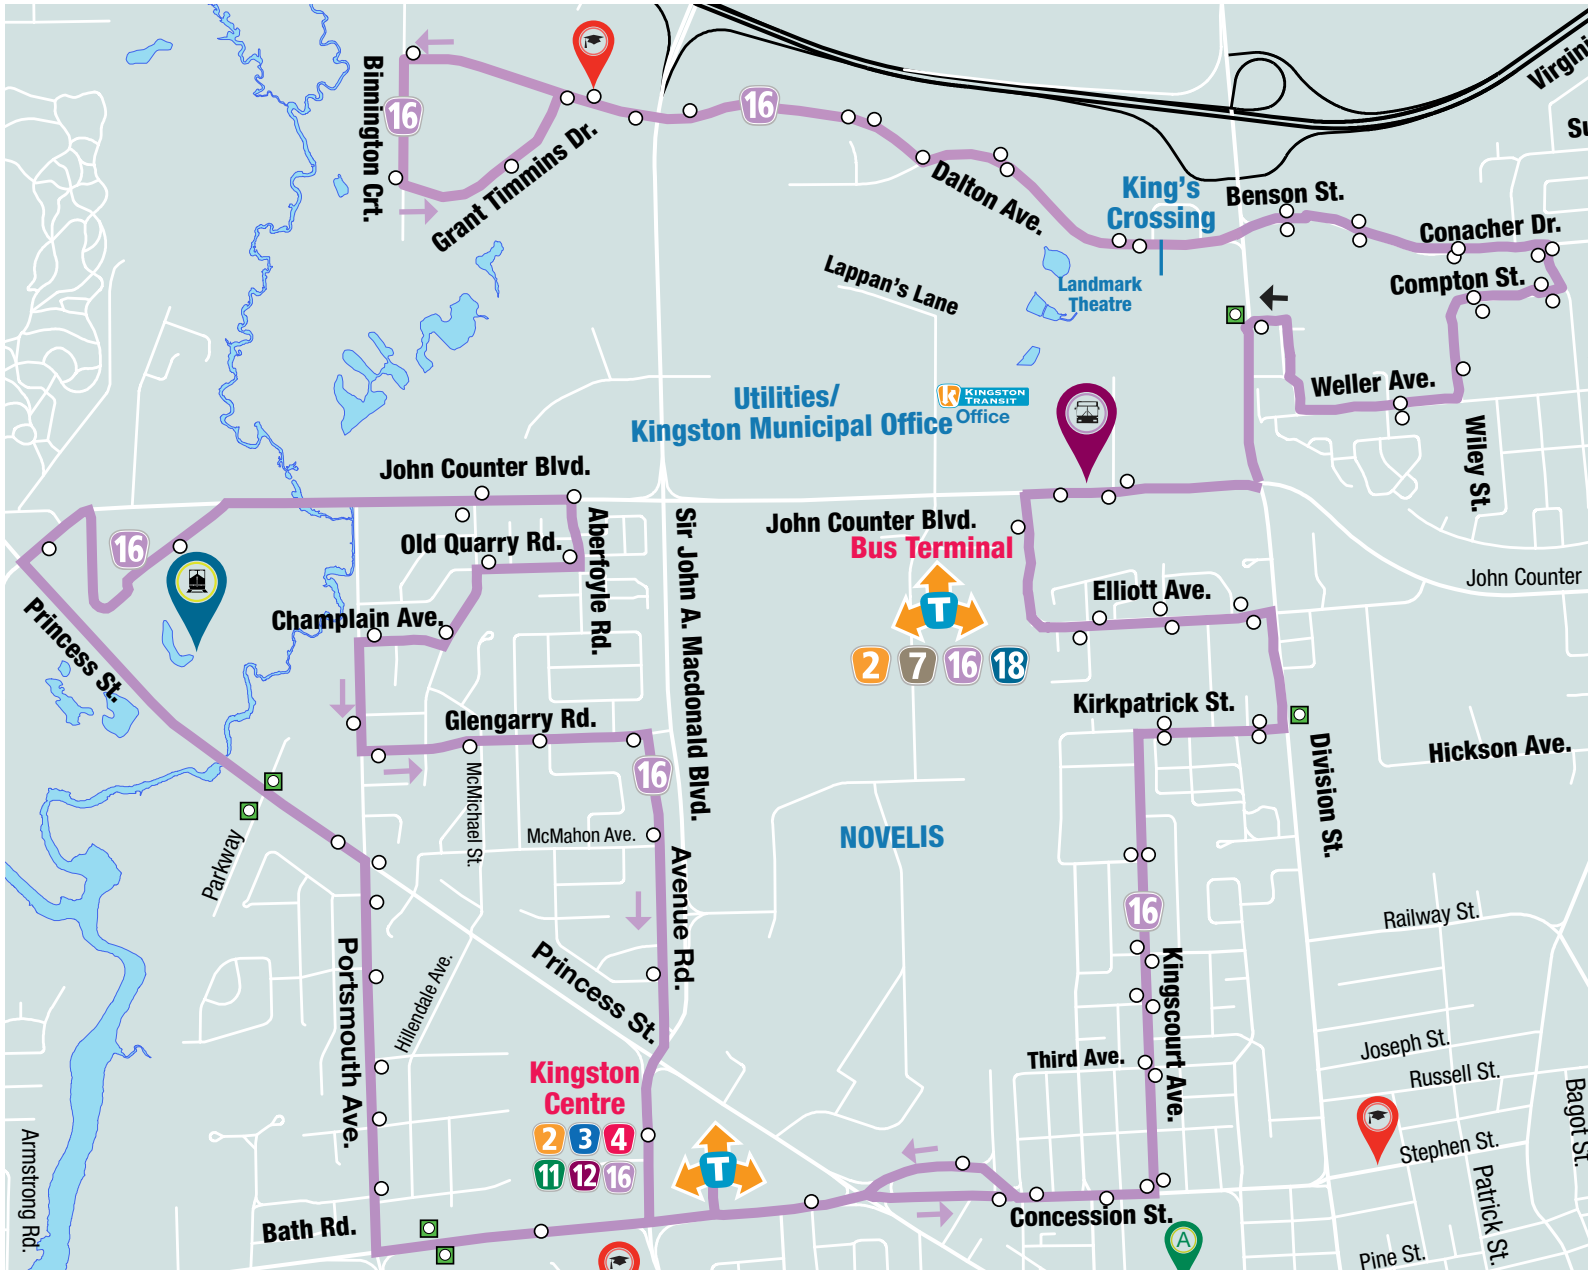

Need guidance? Email: contactus@cityofkingston.ca

Telephone: 613-546-0000, TTY: 613-546-4889 (Mon.- Fri., 8 a.m. - 5 p.m.)

Bus stop locations and schedules are subject to change. Kingston Transit does not provide service on New Year's Day, Good Friday or Christmas Day. Up-to-date service alerts can be found on our website: kingstontransit.ca/servicealerts.