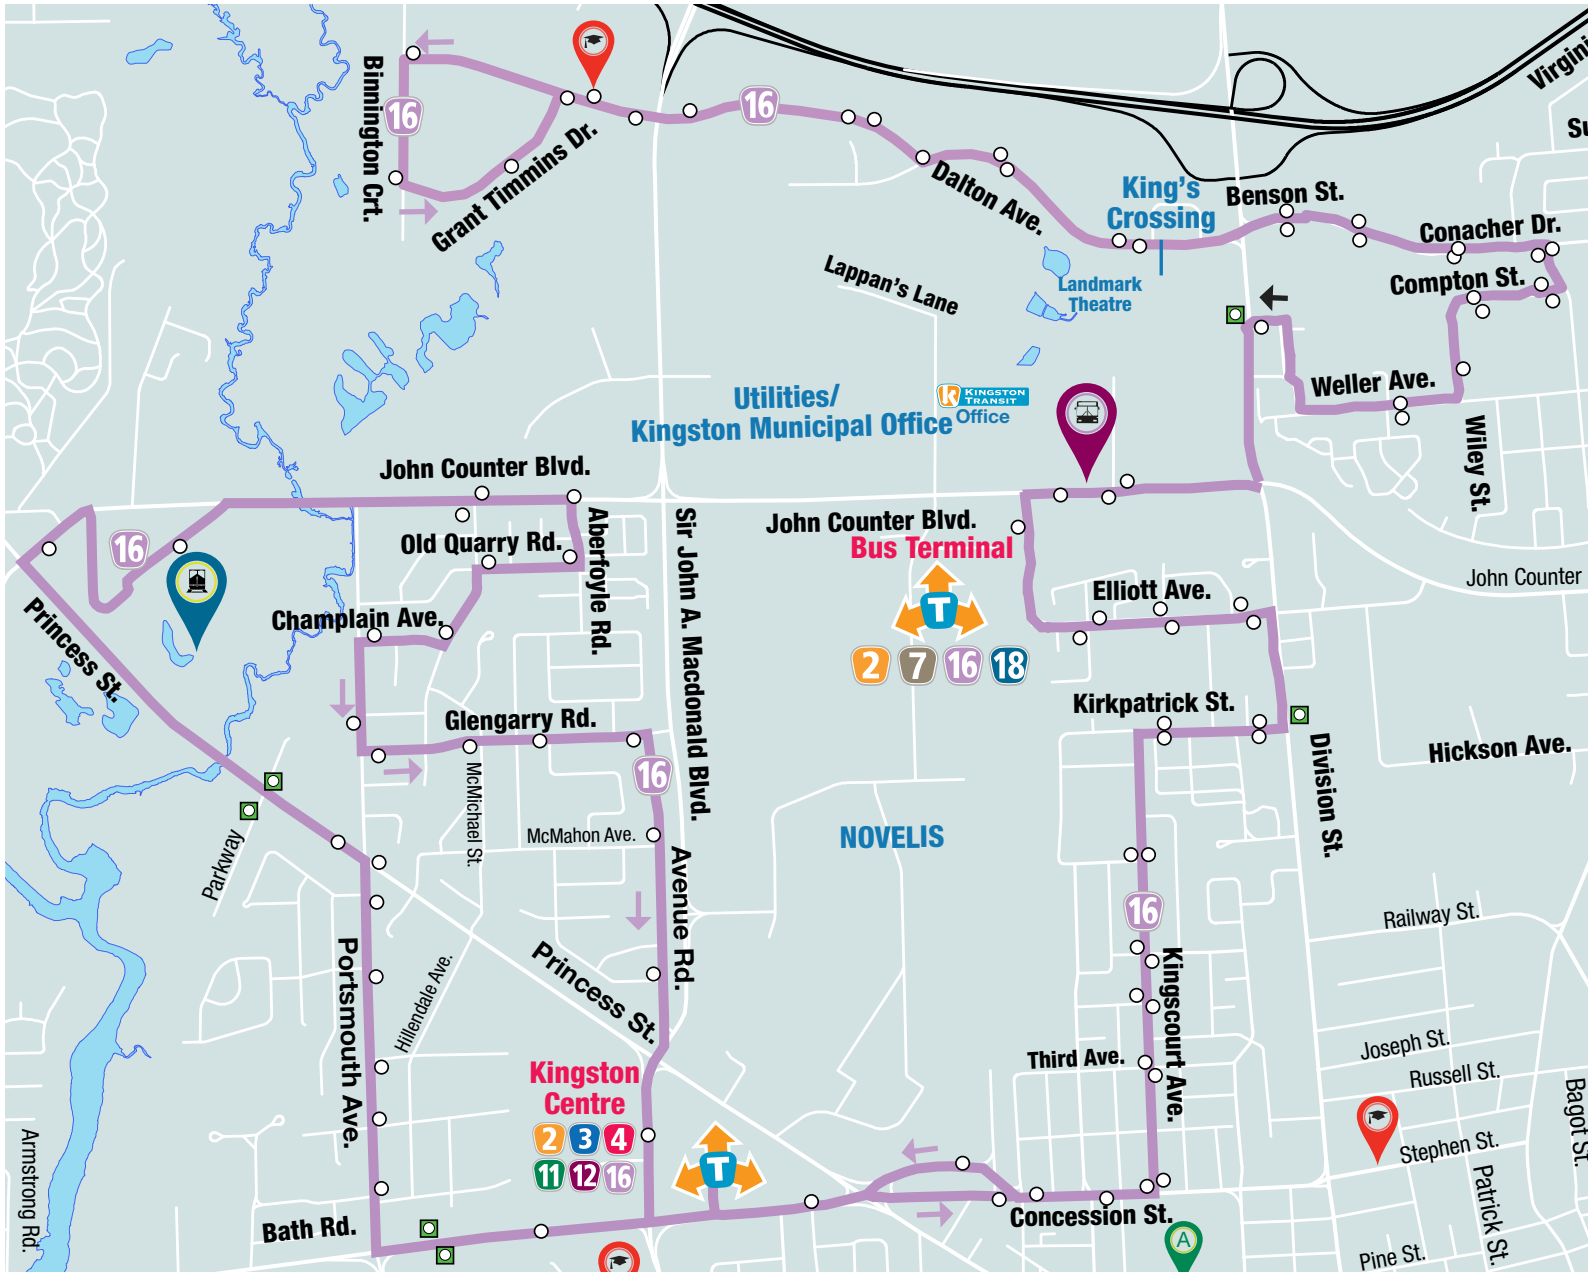

Need guidance? Email: contactus@cityofkingston.ca

Telephone: 613-546-0000, TTY: 613-546-4889 (Mon.- Fri., 8 a.m. - 5 p.m.)

Bus stop locations and schedules are subject to change. Kingston Transit does not provide service on New Year's Day, Good Friday or Christmas Day. Up-to-date service alerts can be found on our website: kingstontransit.ca/servicealerts.