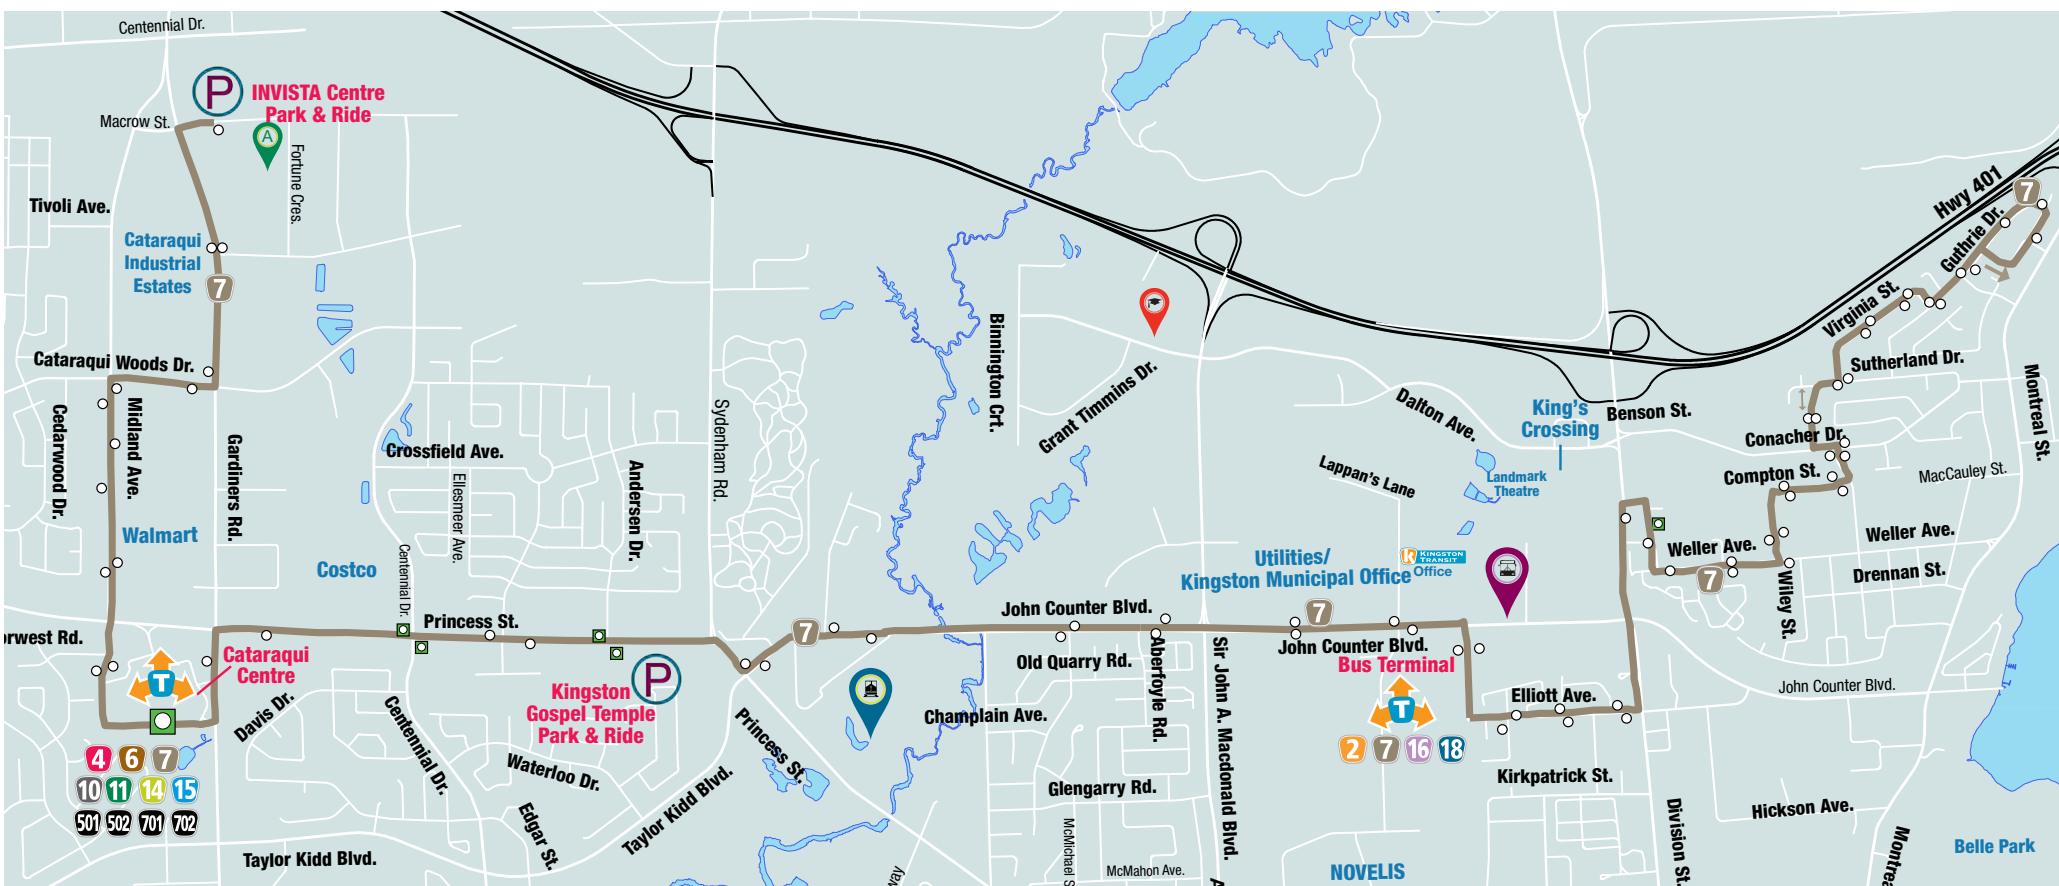

Need guidance? Email: contactus@cityofkingston.ca

Telephone: 613-546-0000, TTY: 613-546-4889 (Mon.- Fri., 8 a.m. - 5 p.m.)

Bus stop locations and schedules are subject to change. Kingston Transit does not provide service on New Year's Day, Good Friday or Christmas Day. Up-to-date service alerts can be found on our website: kingstontransit.ca/servicealerts.