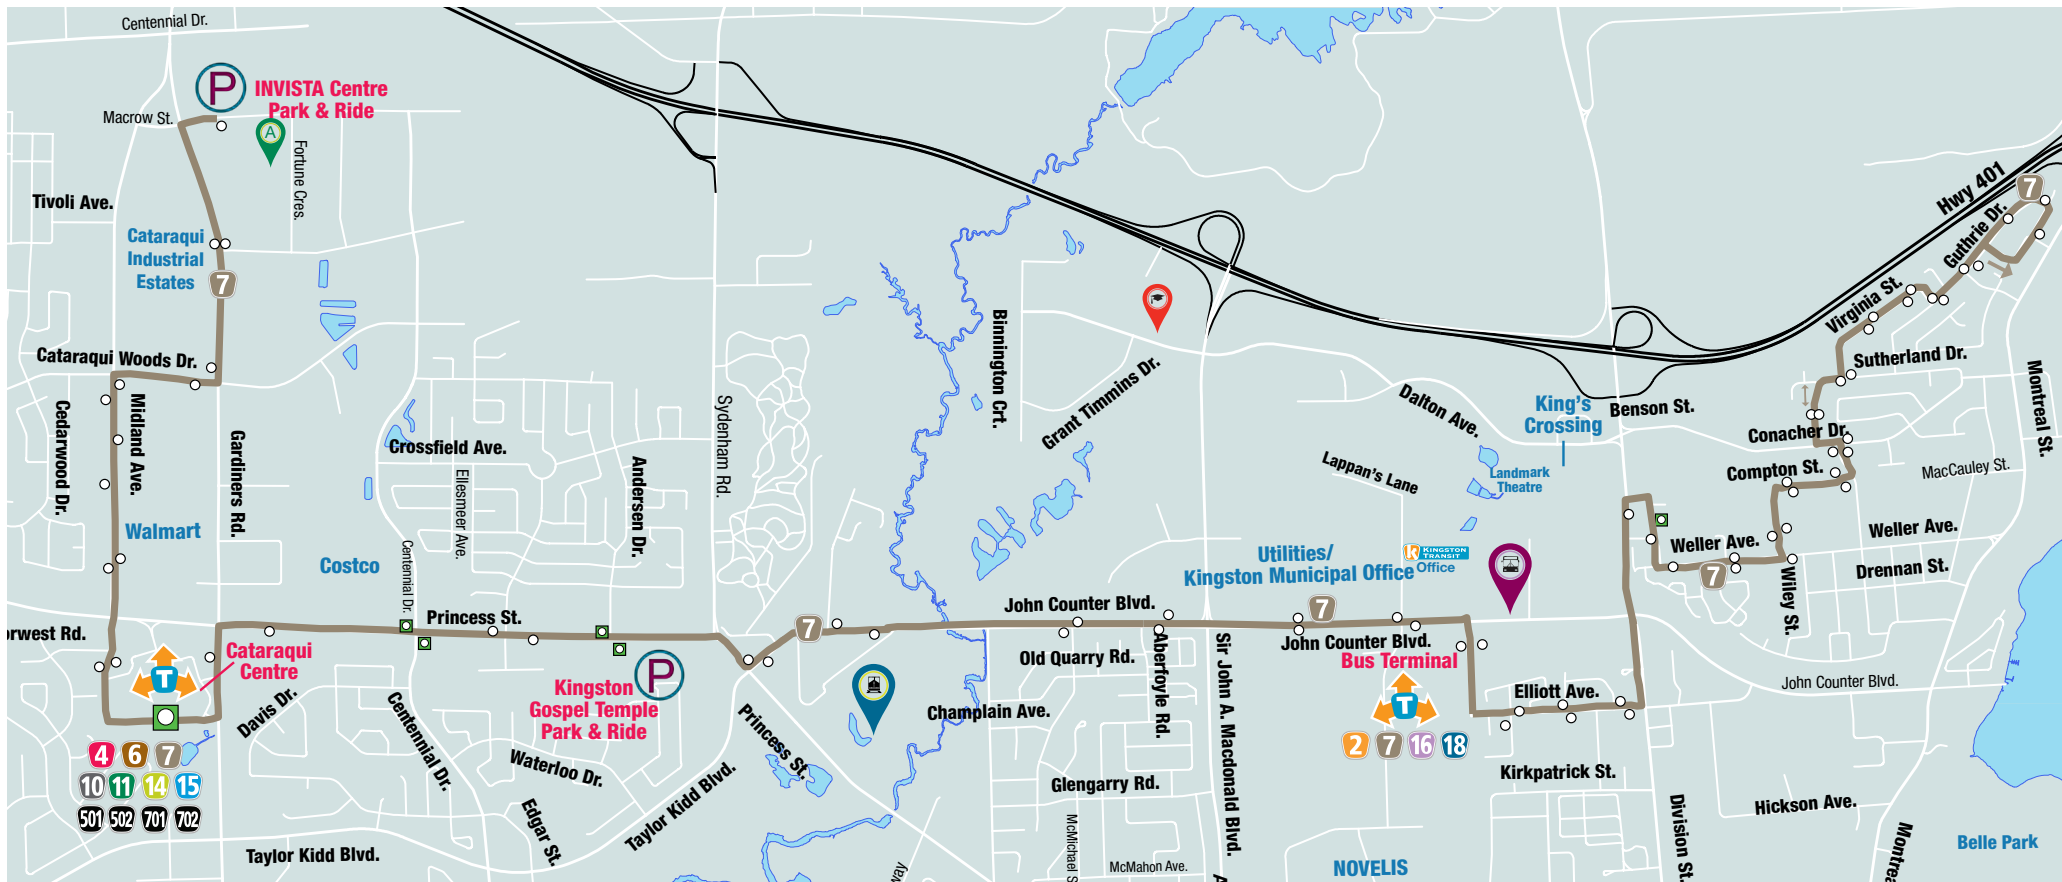

**KINGSTON
TRANSIT**

kingstontransit.ca

@KingstonTransit

/KingstonTransit

**INVISTA
Centre
Rideau
Heights**

Need guidance? Email: contactus@cityofkingston.ca

Telephone: 613-546-0000, TTY: 613-546-4889 (Mon.- Fri., 8 a.m. - 5 p.m.)

Bus stop locations and schedules are subject to change. Kingston Transit does not provide service on New Year's Day, Good Friday or Christmas Day. Up-to-date service alerts can be found on our website: kingstontransit.ca/servicealerts.

Route 7 - INVISTA Centre

Guthrie/ Joyce	Bus Terminal Transfer Point (arrive)	Bus Terminal Transfer Point (depart)	Cat Centre	INVISTA Centre (arrive)
8:29 AM	8:43 AM	8:45 AM	9:00 AM	9:08 AM
9:29 AM	9:43 AM	9:45 AM	10:00 AM	10:08 AM
10:29 AM	10:43 AM	10:45 AM	11:00 AM	11:08 AM
11:29 AM	11:43 AM	11:45 AM	12:00 PM	12:08 PM
12:29 PM	12:43 PM	12:45 PM	1:00 PM	1:08 PM
1:29 PM	1:43 PM	1:45 PM	2:00 PM	2:08 PM
2:29 PM	2:43 PM	2:45 PM	3:00 PM	3:08 PM
3:29 PM	3:43 PM	3:45 PM	4:00 PM	4:08 PM
4:29 PM	4:43 PM	4:45 PM	5:00 PM	5:08 PM
5:29 PM	5:43 PM	5:45 PM	6:00 PM	6:08 PM
6:29 PM	6:43 PM	6:45 PM	7:00 PM	7:08 PM
7:29 PM	7:43 PM	7:45 PM	8:00 PM	8:08 PM

Route 7 - Rideau Heights

INVISTA Centre (depart)	Cat Centre (arrive)	Cat Centre (depart)	Bus Terminal Transfer Point	Guthrie/ Joyce
7:45 AM	7:53 AM	8:00 AM	8:15 AM	8:29 AM
8:45 AM	8:53 AM	9:00 AM	9:15 AM	9:29 AM
9:45 AM	9:53 AM	10:00 AM	10:15 AM	10:29 AM
10:45 AM	10:53 AM	11:00 AM	11:15 AM	11:29 AM
11:45 AM	11:53 AM	12:00 PM	12:15 PM	12:29 PM
12:45 PM	12:53 PM	1:00 PM	1:15 PM	1:29 PM
1:45 PM	1:53 PM	2:00 PM	2:15 PM	2:29 PM
2:45 PM	2:53 PM	3:00 PM	3:15 PM	3:29 PM
3:45 PM	3:53 PM	4:00 PM	4:15 PM	4:29 PM
4:45 PM	4:53 PM	5:00 PM	5:15 PM	5:29 PM
5:45 PM	5:53 PM	6:00 PM	6:15 PM	6:29 PM
6:45 PM	6:53 PM	7:00 PM	7:15 PM	7:29 PM
7:45 PM	7:53 PM	8:00 PM	8:15 PM	8:29 PM