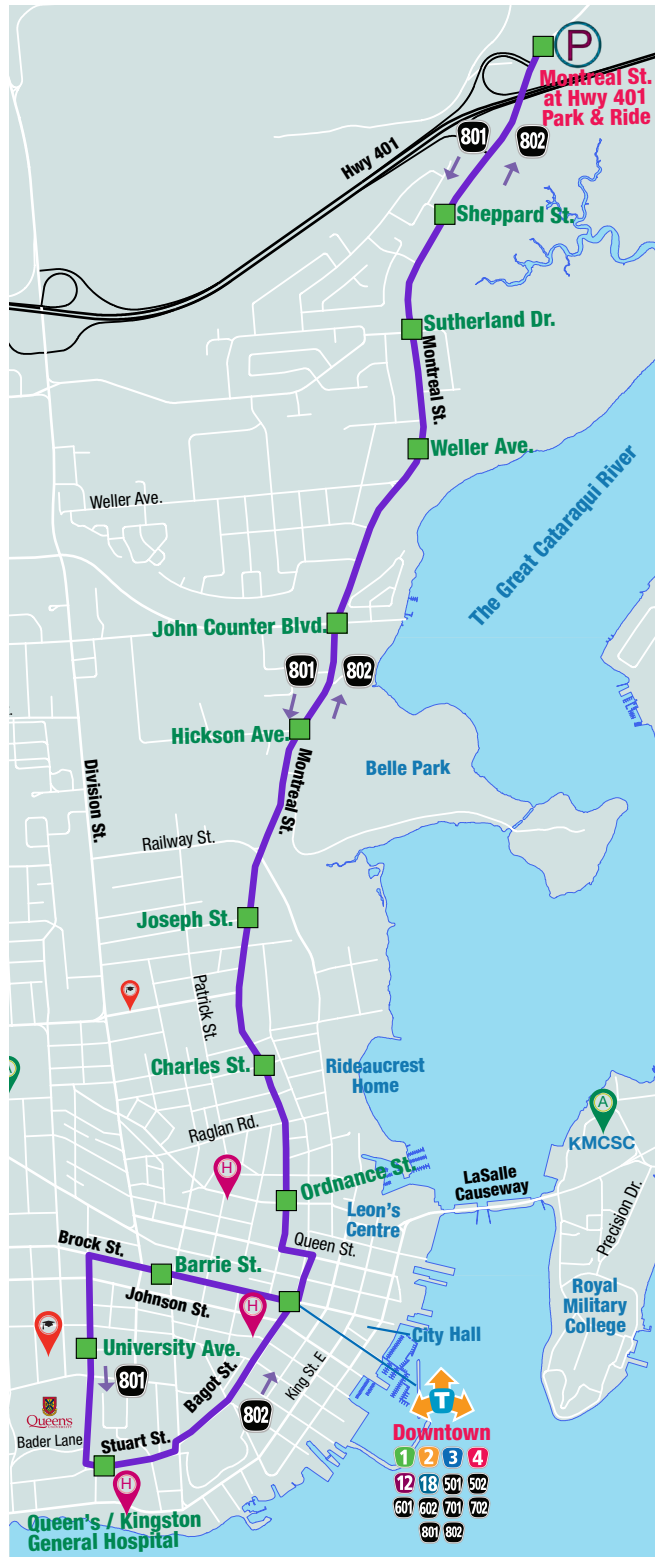

**KINGSTON
EXPRESS**

kingstontransit.ca

Montreal St. Park & Ride - Downtown - Hotel Dieu - Queen's/KGH

Need guidance? Email: contactus@cityofkingston.ca

Telephone: 613-546-0000, TTY: 613-546-4889 (Mon.- Fri., 8 a.m. - 5 p.m.)

Bus stop locations and schedules are subject to change. Kingston Transit does not provide service on New Year's Day, Good Friday or Christmas Day. Up-to-date service alerts can be found on our website: kingstontransit.ca/servicealerts.

801 Express

Montreal St. P&R (depart)	Downtown (arrive)	Downtown (depart)	Kingston General Hospital (arrive)
8:00 AM	8:13 AM	8:20 AM	8:26 AM
9:00 AM	9:13 AM	9:20 AM	9:26 AM
10:00 AM	10:14 AM	10:20 AM	10:26 AM
11:00 AM	11:14 AM	11:20 AM	11:26 AM
12:00 PM	12:15 PM	12:20 PM	12:26 PM
1:00 PM	1:15 PM	1:20 PM	1:26 PM
2:00 PM	2:14 PM	2:20 PM	2:26 PM
3:00 PM	3:14 PM	3:20 PM	3:26 PM
4:00 PM	4:14 PM	4:20 PM	4:26 PM
5:00 PM	5:14 PM	5:20 PM	5:26 PM
6:00 PM	6:13 PM	6:20 PM	6:26 PM
7:00 PM	7:13 PM	7:20 PM	7:26 PM