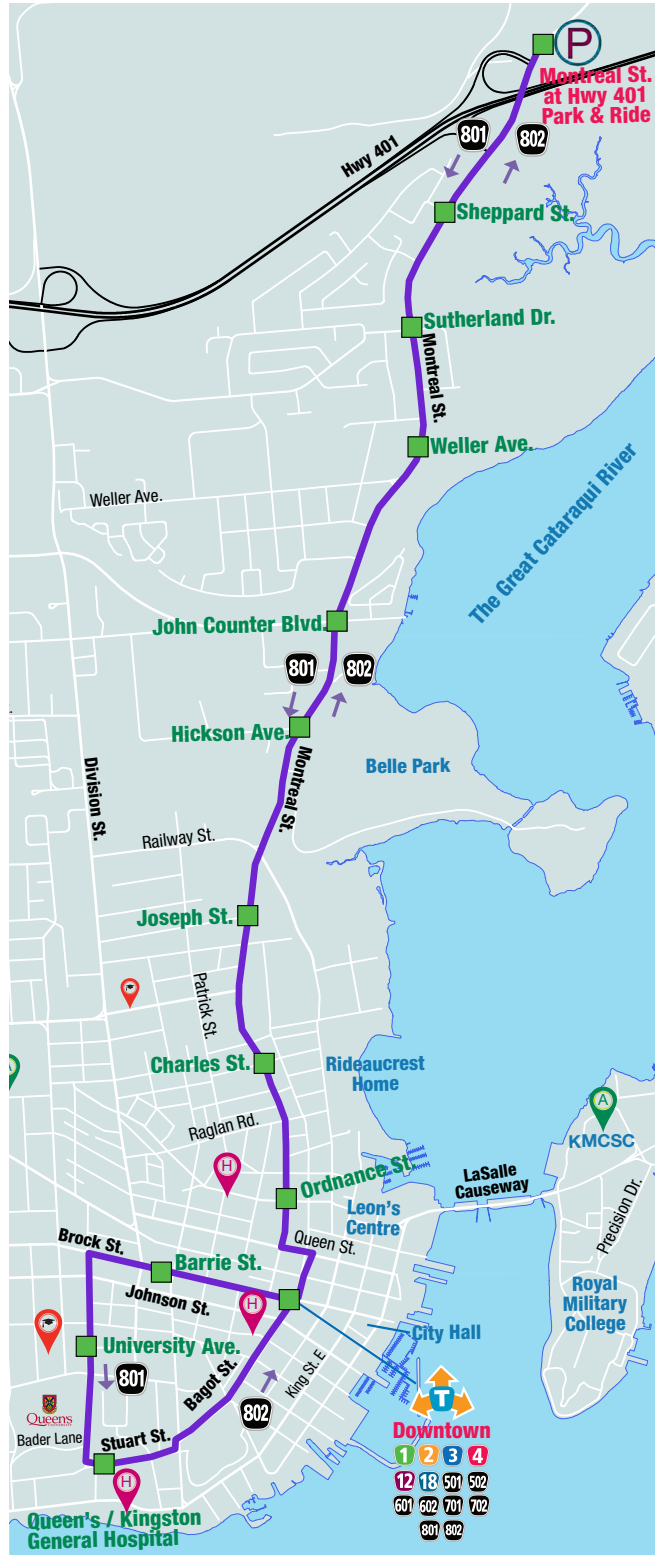

**KINGSTON
EXPRESS**

kingstontransit.ca

Queen's/KGH
- Downtown - Hotel
Dieu - Montreal St.
Park & Ride

Need guidance? Email: contactus@cityofkingston.ca

Telephone: 613-546-0000, TTY: 613-546-4889 (Mon.- Fri., 8 a.m. - 5 p.m.)

Bus stop locations and schedules are subject to change. Kingston Transit does not provide service on New Year's Day, Good Friday or Christmas Day. Up-to-date service alerts can be found on our website: kingstontransit.ca/servicealerts.

802 Express

Kingston General Hospital (depart)	Downtown (arrive)	Downtown (depart)	Montreal St. P&R (arrive)
7:21 AM	7:24 AM	7:25 AM	7:37 AM
8:01 AM	8:04 AM	8:05 AM	8:17 AM
8:41 AM	8:44 AM	8:45 AM	8:57 AM
9:21 AM	9:24 AM	9:25 AM	9:38 AM
10:01 AM	10:04 AM	10:05 AM	10:18 AM
10:41 AM	10:44 AM	10:45 AM	10:58 AM
11:21 AM	11:24 AM	11:25 AM	11:38 AM
12:01 PM	12:04 PM	12:05 PM	12:18 PM
12:41 PM	12:44 PM	12:45 PM	12:58 PM
1:21 PM	1:24 PM	1:25 PM	1:38 PM
2:01 PM	2:04 PM	2:05 PM	2:18 PM
2:41 PM	2:44 PM	2:45 PM	2:58 PM
3:21 PM	3:24 PM	3:25 PM	3:38 PM
4:01 PM	4:04 PM	4:05 PM	4:18 PM
4:41 PM	4:44 PM	4:45 PM	4:58 PM
5:21 PM	5:24 PM	5:25 PM	5:38 PM
6:01 PM	6:04 PM	6:05 PM	6:18 PM
6:41 PM	6:44 PM	6:45 PM	6:58 PM
7:21 PM	7:24 PM	7:25 PM	7:38 PM

**KINGSTON
TRANSIT**