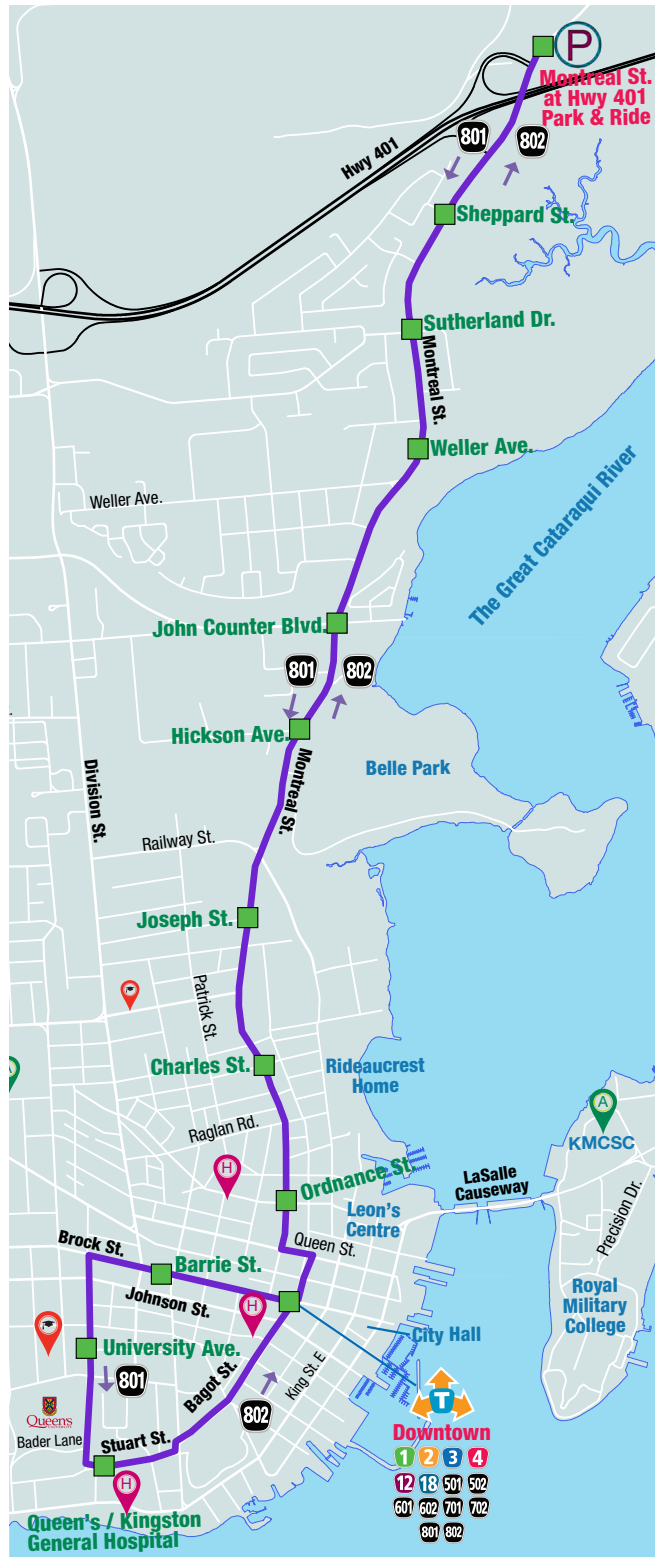

**KINGSTON
EXPRESS**

kingstontransit.ca

Queen's/KGH
- Downtown - Hotel
Dieu - Montreal St.
Park & Ride

Need guidance? Email: contactus@cityofkingston.ca

Telephone: 613-546-0000, TTY: 613-546-4889 (Mon.- Fri., 8 a.m. - 5 p.m.)

Bus stop locations and schedules are subject to change. Kingston Transit does not provide service on New Year's Day, Good Friday or Christmas Day. Up-to-date service alerts can be found on our website: kingstontransit.ca/servicealerts.

802 Express

Kingston General Hospital (depart)	Downtown (arrive)	Downtown (depart)	Montreal St. P&R (arrive)
8:26 AM	8:29 AM	8:35 AM	8:47 AM
9:26 AM	9:29 AM	9:35 AM	9:48 AM
10:26 AM	10:29 AM	10:35 AM	10:48 AM
11:26 AM	11:29 AM	11:35 AM	11:48 AM
12:26 PM	12:29 PM	12:35 PM	12:49 PM
1:26 PM	1:29 PM	1:35 PM	1:49 PM
2:26 PM	2:29 PM	2:35 PM	2:49 PM
3:26 PM	3:29 PM	3:35 PM	3:49 PM
4:26 PM	4:29 PM	4:35 PM	4:48 PM
5:26 PM	5:29 PM	5:35 PM	5:48 PM
6:26 PM	6:29 PM	6:35 PM	6:48 PM
7:26 PM	7:29 PM	7:35 PM	7:48 PM