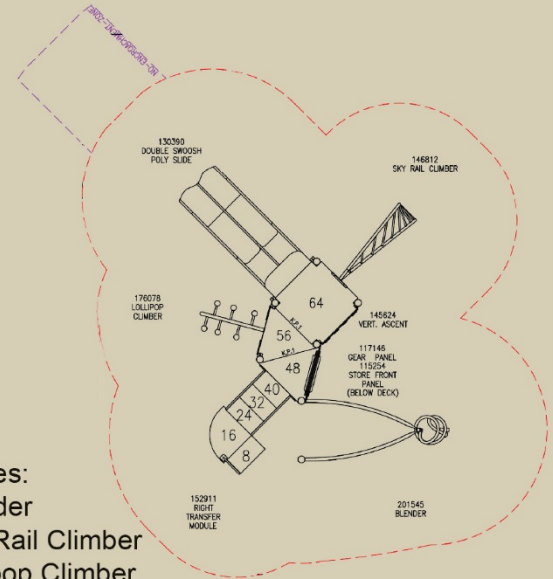

## Junior Play Structure - Playbooster

- Features:
- Blender
  - Sky Rail Climber
  - Lollipop Climber
  - Double Slide

## Playsteel Structure

- Features:
- Monkey Bars
  - Cable Pod Challenge
  - Spinners
  - Slide