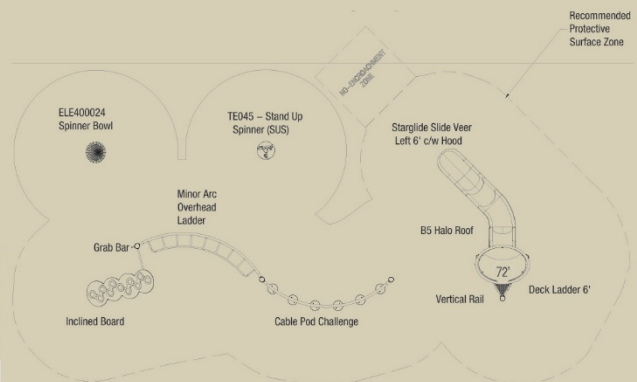

## Junior Play Structure - Playbooster

- Features:
- Blender
  - Sky Rail Climber
  - Lollipop Climber
  - Double Slide

## Playsteel Structure

- Features:
- Monkey Bars
  - Cable Pod Challenge
  - Spinners
  - Slide