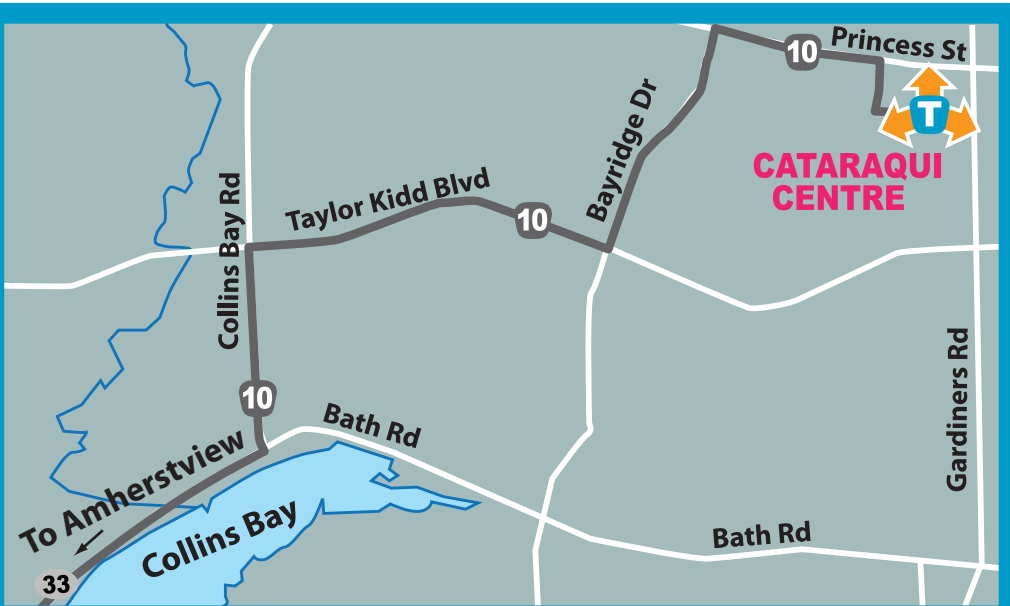

KINGSTON TRANSIT

kingstontransit.ca

Need guidance? 613-546-0000,
TTY 613-546-4889
contactus@cityofkingston.ca
(Mon.- Fri., 8 a.m. - 5 p.m.)

Amherstview

Cataraqui Centre

@KingstonTransit

/KingstonTransit

Mon–Fri				10	Mon–Fri			
Cataraqi Centre				Amherstview				
Amherstview (Speers Blvd / Kidd Dr)	Bath Rd & Fairfield Blvd	Bayridge Centre	Cataraqi Centre	Cataraqi Centre	Bayridge Centre	Bath Rd & Fairfield Blvd	Amherstview (Speers Blvd / Kidd Dr)	
LEAVE			ARRIVE	LEAVE			ARRIVE	
6:25	6:38	6:50	6:55	5:55	6:00	6:10	6:25	
7:25	7:38	7:50	7:55	6:55	7:00	7:10	7:25	
				7:55	8:00	8:10	8:25	
then every 60 mins				then every 60 mins				
until				until				
8:25	8:38	8:50	8:55	8:55	9:00	9:10	9:25	
9:25	9:38	9:50	9:55	9:55	10:00	10:10	10:25	
10:25	10:38	10:50	10:55*	*Service ends here				

Saturday				10	Saturday			
Cataraqi Centre				Amherstview				
Amherstview (Speers Blvd / Kidd Dr)	Bath Rd & Fairfield Blvd	Bayridge Centre	Cataraqi Centre	Cataraqi Centre	Bayridge Centre	Bath Rd & Fairfield Blvd	Amherstview (Speers Blvd / Kidd Dr)	
LEAVE			ARRIVE	LEAVE			ARRIVE	
7:25	7:38	7:50	7:55	6:55	7:00	7:10	7:25	
8:25	8:38	8:50	8:55	7:55	8:00	8:10	8:25	
				8:55	9:00	9:10	9:25	
then every 60 mins				then every 60 mins				
until				until				
7:25	7:38	7:50	7:55	7:55	8:00	8:10	8:25	
8:25	8:38	8:50	8:55	8:55	9:00	9:10	9:25	
9:25	9:38	9:50	9:55*	*Service ends here				

Sunday				10	Sunday			
Cataraqi Centre				Amherstview				
Amherstview (Speers Blvd / Kidd Dr)	Bath Rd & Fairfield Blvd	Bayridge Centre	Cataraqi Centre	Cataraqi Centre	Bayridge Centre	Bath Rd & Fairfield Blvd	Amherstview (Speers Blvd / Kidd Dr)	
LEAVE			ARRIVE	LEAVE			ARRIVE	
9:25	9:38	9:50	9:55	8:55	9:00	9:10	9:25	
10:25	10:38	10:50	10:55	9:55	10:00	10:10	10:25	
				10:55	11:00	11:10	11:25	
then every 60 mins				then every 60 mins				
until				until				
6:25	6:38	6:50	6:55	6:55	7:00	7:10	7:25	
7:25	7:38	7:50	7:55*	*Service ends here				