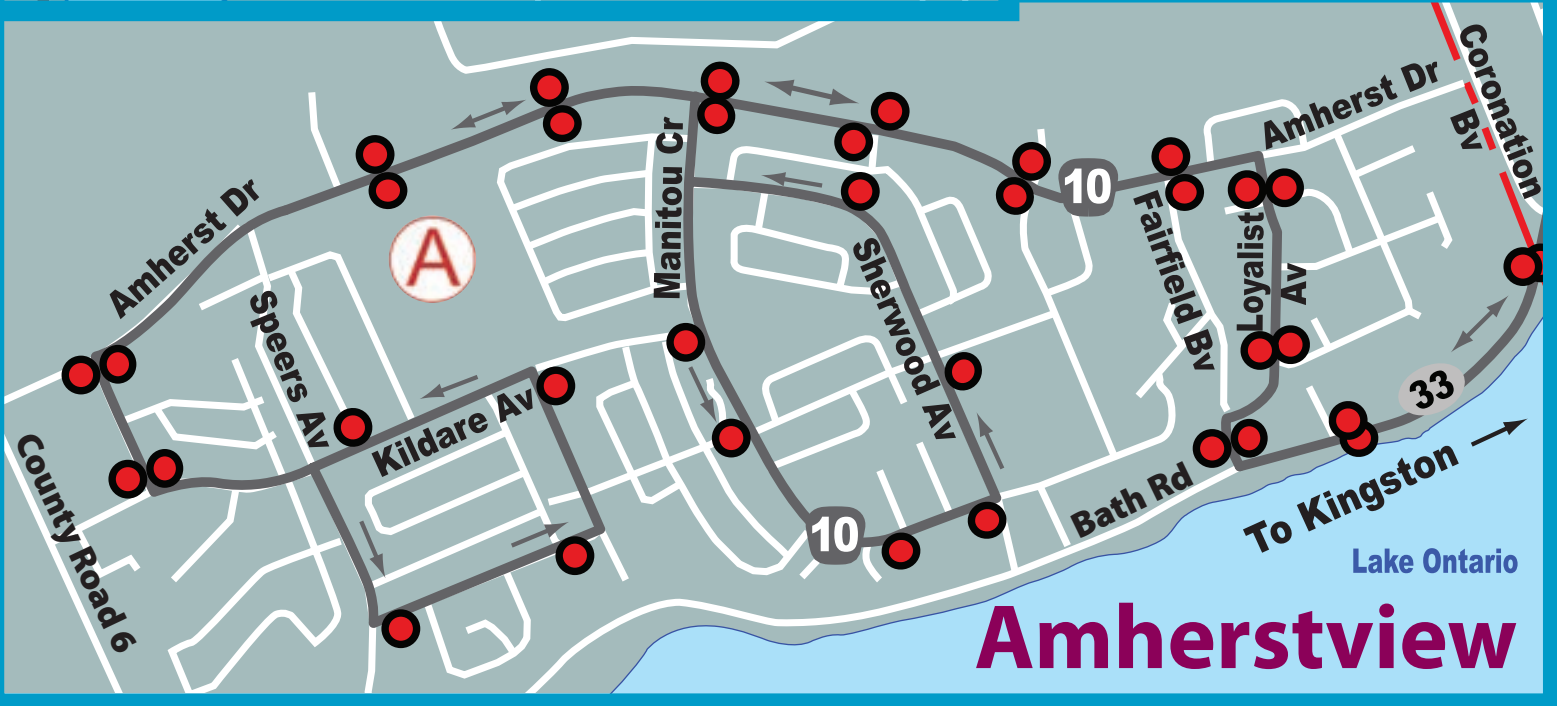

Up-to-date service alerts can be found on our website: kingstontransit.ca/servicealerts.

Mon–Fri				10	Mon–Fri			
Cataraqi Centre				Amherstview				
Amherstview (Speers Blvd / Kidd Dr)	Bath Rd & Fairfield Blvd	Bayridge Centre	Cataraqi Centre	Cataraqi Centre	Bayridge Centre	Bath Rd & Fairfield Blvd	Amherstview (Speers Blvd / Kidd Dr)	
LEAVE			ARRIVE	LEAVE			ARRIVE	
6:25	6:38	6:50	6:55	5:55	6:00	6:10	6:25	
7:25	7:38	7:50	7:55	6:55	7:00	7:10	7:25	
				7:55	8:00	8:10	8:25	
then every 60 mins until				then every 60 mins until				
8:25	8:38	8:50	8:55	8:55	9:00	9:10	9:25	
9:25	9:38	9:50	9:55	9:55	10:00	10:10	10:25	
10:25	10:38	10:50	10:55*	*Service ends here				

Saturday				10	Saturday			
Cataraqi Centre				Amherstview				
Amherstview (Speers Blvd / Kidd Dr)	Bath Rd & Fairfield Blvd	Bayridge Centre	Cataraqi Centre	Cataraqi Centre	Bayridge Centre	Bath Rd & Fairfield Blvd	Amherstview (Speers Blvd / Kidd Dr)	
LEAVE			ARRIVE	LEAVE			ARRIVE	
7:25	7:40	7:50	7:55	6:55	7:00	7:10	7:25	
8:25	8:40	8:50	8:55	7:55	8:00	8:10	8:25	
				8:55	9:00	9:10	9:25	
then every 60 mins until				then every 60 mins until				
7:25	7:40	7:50	7:55	7:55	8:00	8:10	8:25	
8:25	8:40	8:50	8:55	8:55	9:00	9:10	9:25	
9:25	9:40	9:50	9:55*	*Service ends here				

Sunday				10	Sunday			
Cataraqi Centre				Amherstview				
Amherstview (Speers Blvd / Kidd Dr)	Bath Rd & Fairfield Blvd	Bayridge Centre	Cataraqi Centre	Cataraqi Centre	Bayridge Centre	Bath Rd & Fairfield Blvd	Amherstview (Speers Blvd / Kidd Dr)	
LEAVE			ARRIVE	LEAVE			ARRIVE	
9:25	9:38	9:50	9:55	8:55	9:00	9:10	9:25	
10:25	10:38	10:50	10:55	9:55	10:00	10:10	10:25	
				10:55	11:00	11:10	11:25	
then every 60 mins until				then every 60 mins until				
6:25	6:38	6:50	6:55	6:55	7:00	7:10	7:25	
7:25	7:38	7:50	7:55*	*Service ends here				