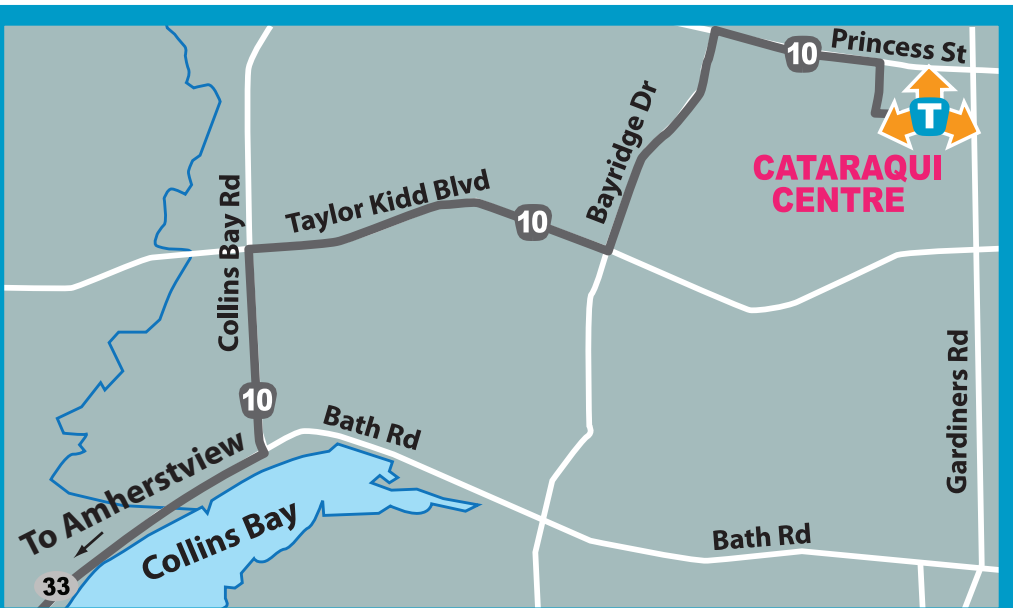

## Amherstview

Mon–Fri				10	Mon–Fri			
Cataraqi Centre				Amherstview				
Amherstview (Speers Blvd / Kidd Dr)	Bath Rd & Fairfield Blvd	Bayridge Centre	Cataraqi Centre	Cataraqi Centre	Bayridge Centre	Bath Rd & Fairfield Blvd	Amherstview (Speers Blvd / Kidd Dr)	
LEAVE			ARRIVE	LEAVE			ARRIVE	
6:25	6:38	6:50	6:55	5:55	6:00	6:10	6:25	
7:25	7:38	7:50	7:55	6:55	7:00	7:10	7:25	
				7:55	8:00	8:10	8:25	
<b>then every 60 mins</b>				<b>then every 60 mins</b>				
<b>until</b>				<b>until</b>				
8:25	8:38	8:50	8:55	8:55	9:00	9:10	9:25	
9:25	9:38	9:50	9:55	9:55	10:00	10:10	10:25	
10:25	10:38	10:50	10:55*	*Service ends here				

Saturday				10	Saturday			
Cataraqi Centre				Amherstview				
Amherstview (Speers Blvd / Kidd Dr)	Bath Rd & Fairfield Blvd	Bayridge Centre	Cataraqi Centre	Cataraqi Centre	Bayridge Centre	Bath Rd & Fairfield Blvd	Amherstview (Speers Blvd / Kidd Dr)	
LEAVE			ARRIVE	LEAVE			ARRIVE	
7:25	7:38	7:50	7:55	6:55	7:00	7:10	7:25	
8:25	8:38	8:50	8:55	7:55	8:00	8:10	8:25	
				8:55	9:00	9:10	9:25	
<b>then every 60 mins</b>				<b>then every 60 mins</b>				
<b>until</b>				<b>until</b>				
7:25	7:38	7:50	7:55	7:55	8:00	8:10	8:25	
8:25	8:38	8:50	8:55	8:55	9:00	9:10	9:25	
9:25	9:38	9:50	9:55*	*Service ends here				

Sunday				10	Sunday			
Cataraqi Centre				Amherstview				
Amherstview (Speers Blvd / Kidd Dr)	Bath Rd & Fairfield Blvd	Bayridge Centre	Cataraqi Centre	Cataraqi Centre	Bayridge Centre	Bath Rd & Fairfield Blvd	Amherstview (Speers Blvd / Kidd Dr)	
LEAVE			ARRIVE	LEAVE			ARRIVE	
9:25	9:38	9:50	9:55	8:55	9:00	9:10	9:25	
10:25	10:38	10:50	10:55	9:55	10:00	10:10	10:25	
				10:55	11:00	11:10	11:25	
<b>then every 60 mins</b>				<b>then every 60 mins</b>				
<b>until</b>				<b>until</b>				
6:25	6:38	6:50	6:55	6:55	7:00	7:10	7:25	
7:25	7:38	7:50	7:55*	*Service ends here				