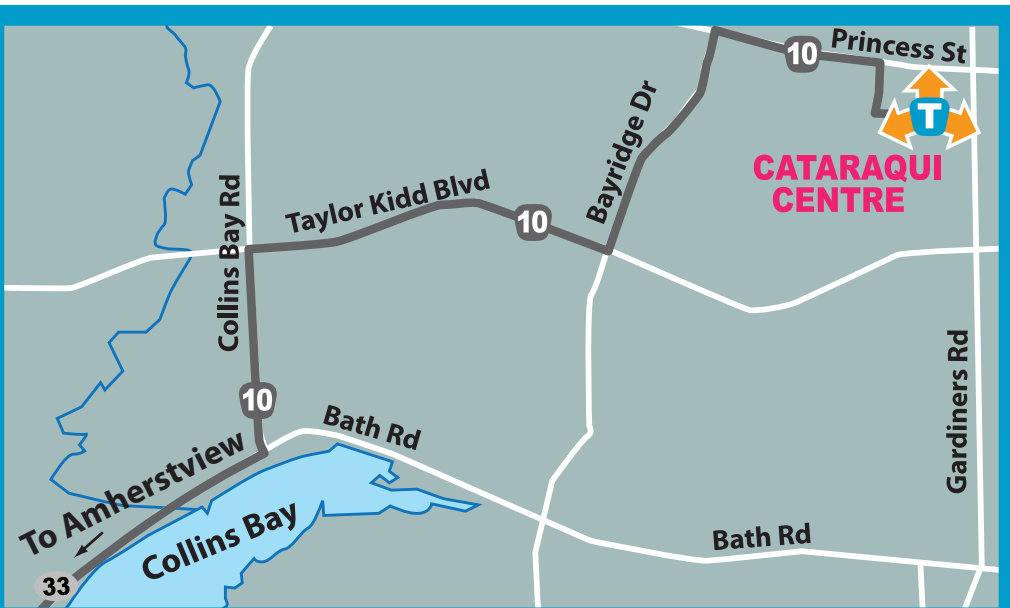

Up-to-date service alerts can be found on our website: kingstontransit.ca/servicealerts.

Mon–Fri				10	Mon–Fri			
Cataraqi Centre				Amherstview				
Amherstview (Speers Blvd / Kidd Dr)	Bath Rd & Fairfield Blvd	Bayridge Centre	Cataraqi Centre	Cataraqi Centre	Bayridge Centre	Bath Rd & Fairfield Blvd	Amherstview (Speers Blvd / Kidd Dr)	
LEAVE			ARRIVE	LEAVE			ARRIVE	
6:25	6:38	6:50	6:55	5:55	6:00	6:10	6:25	
7:25	7:38	7:50	7:55	6:55	7:00	7:10	7:25	
				7:55	8:00	8:10	8:25	
then every 60 mins until				then every 60 mins until				
8:25	8:38	8:50	8:55	8:55	9:00	9:10	9:25	
9:25	9:38	9:50	9:55	9:55	10:00	10:10	10:25	
10:25	10:38	10:50	10:55*	*Service ends here				

Saturday				10	Saturday			
Cataraqi Centre				Amherstview				
Amherstview (Speers Blvd / Kidd Dr)	Bath Rd & Fairfield Blvd	Bayridge Centre	Cataraqi Centre	Cataraqi Centre	Bayridge Centre	Bath Rd & Fairfield Blvd	Amherstview (Speers Blvd / Kidd Dr)	
LEAVE			ARRIVE	LEAVE			ARRIVE	
7:25	7:40	7:50	7:55	6:55	7:00	7:10	7:25	
8:25	8:40	8:50	8:55	7:55	8:00	8:10	8:25	
				8:55	9:00	9:10	9:25	
then every 60 mins until				then every 60 mins until				
7:25	7:40	7:50	7:55	7:55	8:00	8:10	8:25	
8:25	8:40	8:50	8:55	8:55	9:00	9:10	9:25	
9:25	9:40	9:50	9:55*	*Service ends here				

Sunday				10	Sunday			
Cataraqi Centre				Amherstview				
Amherstview (Speers Blvd / Kidd Dr)	Bath Rd & Fairfield Blvd	Bayridge Centre	Cataraqi Centre	Cataraqi Centre	Bayridge Centre	Bath Rd & Fairfield Blvd	Amherstview (Speers Blvd / Kidd Dr)	
LEAVE			ARRIVE	LEAVE			ARRIVE	
9:25	9:38	9:50	9:55	8:55	9:00	9:10	9:25	
10:25	10:38	10:50	10:55	9:55	10:00	10:10	10:25	
				10:55	11:00	11:10	11:25	
then every 60 mins until				then every 60 mins until				
6:25	6:38	6:50	6:55	6:55	7:00	7:10	7:25	
7:25	7:38	7:50	7:55*	*Service ends here				