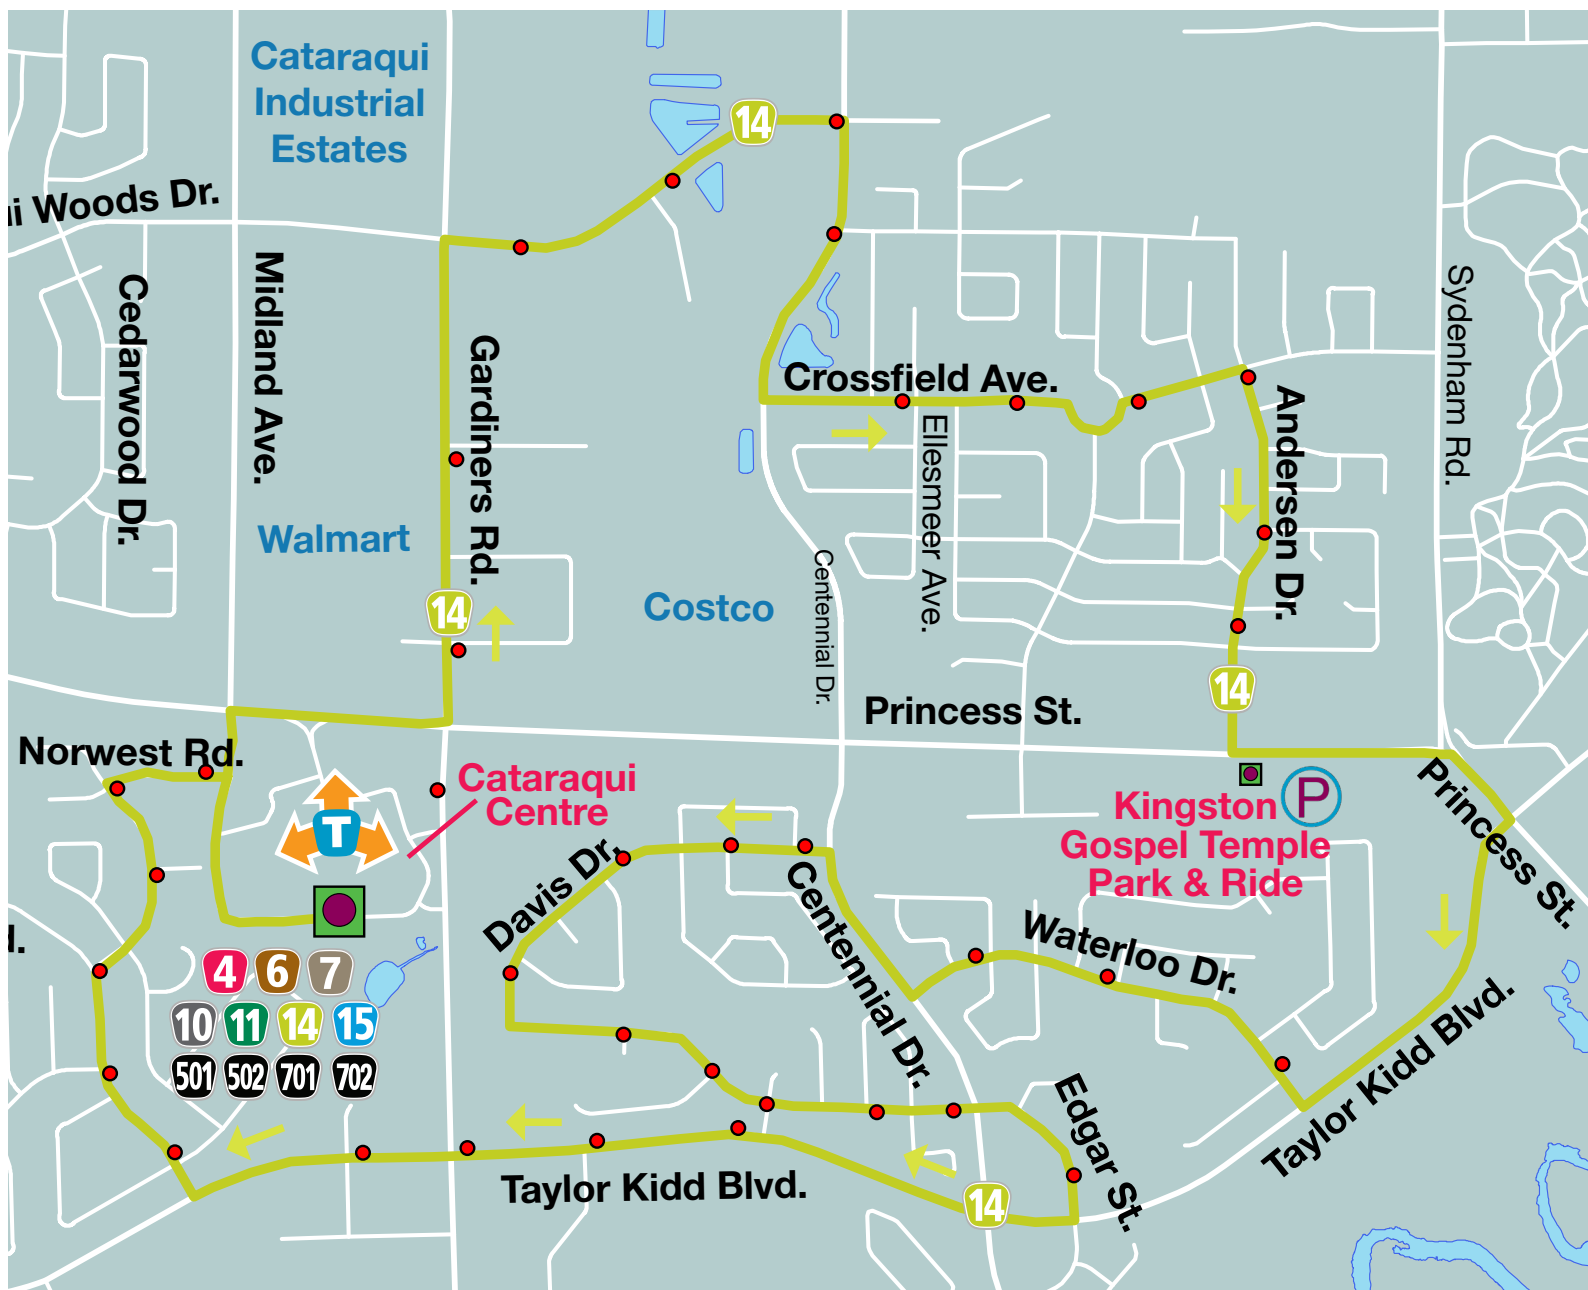

KINGSTON TRANSIT

kingstontransit.ca

Need guidance? 613-546-0000,
TTY 613-546-4889
contactus@cityofkingston.ca
(Mon.- Fri., 8 a.m. - 5 p.m.)

Crossfield Ave.

Waterloo Dr.

@KingstonTransit

/KingstonTransit

Mon-Sat 14 Mon-Sat			
Crossfield Ave / Waterloo Dr			
Cataraqi Centre	Kingston Gospel Temple Park & Ride	Kingston Gospel Temple Park & Ride	Cataraqi Centre
LEAVE	ARRIVE	LEAVE	ARRIVE
6:30	6:41	6:41	6:58
7:00	7:11	7:11	7:28
7:30	7:41	7:41	7:58
8:00	8:11	8:11	8:28
then every 30 mins until		then every 30 mins until	
5:30	5:41	5:41	5:58
6:00	6:11	6:11	6:28
6:30	6:41	6:41	6:58
7:00	7:11	7:11	7:28 ³
8:00	8:11	8:11	8:28 ³
9:00	9:11	9:11	9:28 ³
10:00	10:11	10:11	10:28 ³
³ Changes to Route 6			

Sunday 14 Sunday			
Crossfield Ave / Waterloo Dr			
Cataraqi Centre	Kingston Gospel Temple Park & Ride	Kingston Gospel Temple Park & Ride	Cataraqi Centre
LEAVE	ARRIVE	LEAVE	ARRIVE
8:00	8:11	8:11	8:28 ³
9:00	9:11	9:11	9:28 ³
every 60 mins		every 60 mins	
6:00	6:11	6:11	6:28 ³
7:00	7:11	7:11	7:28 ³
³ Changes to Route 6			