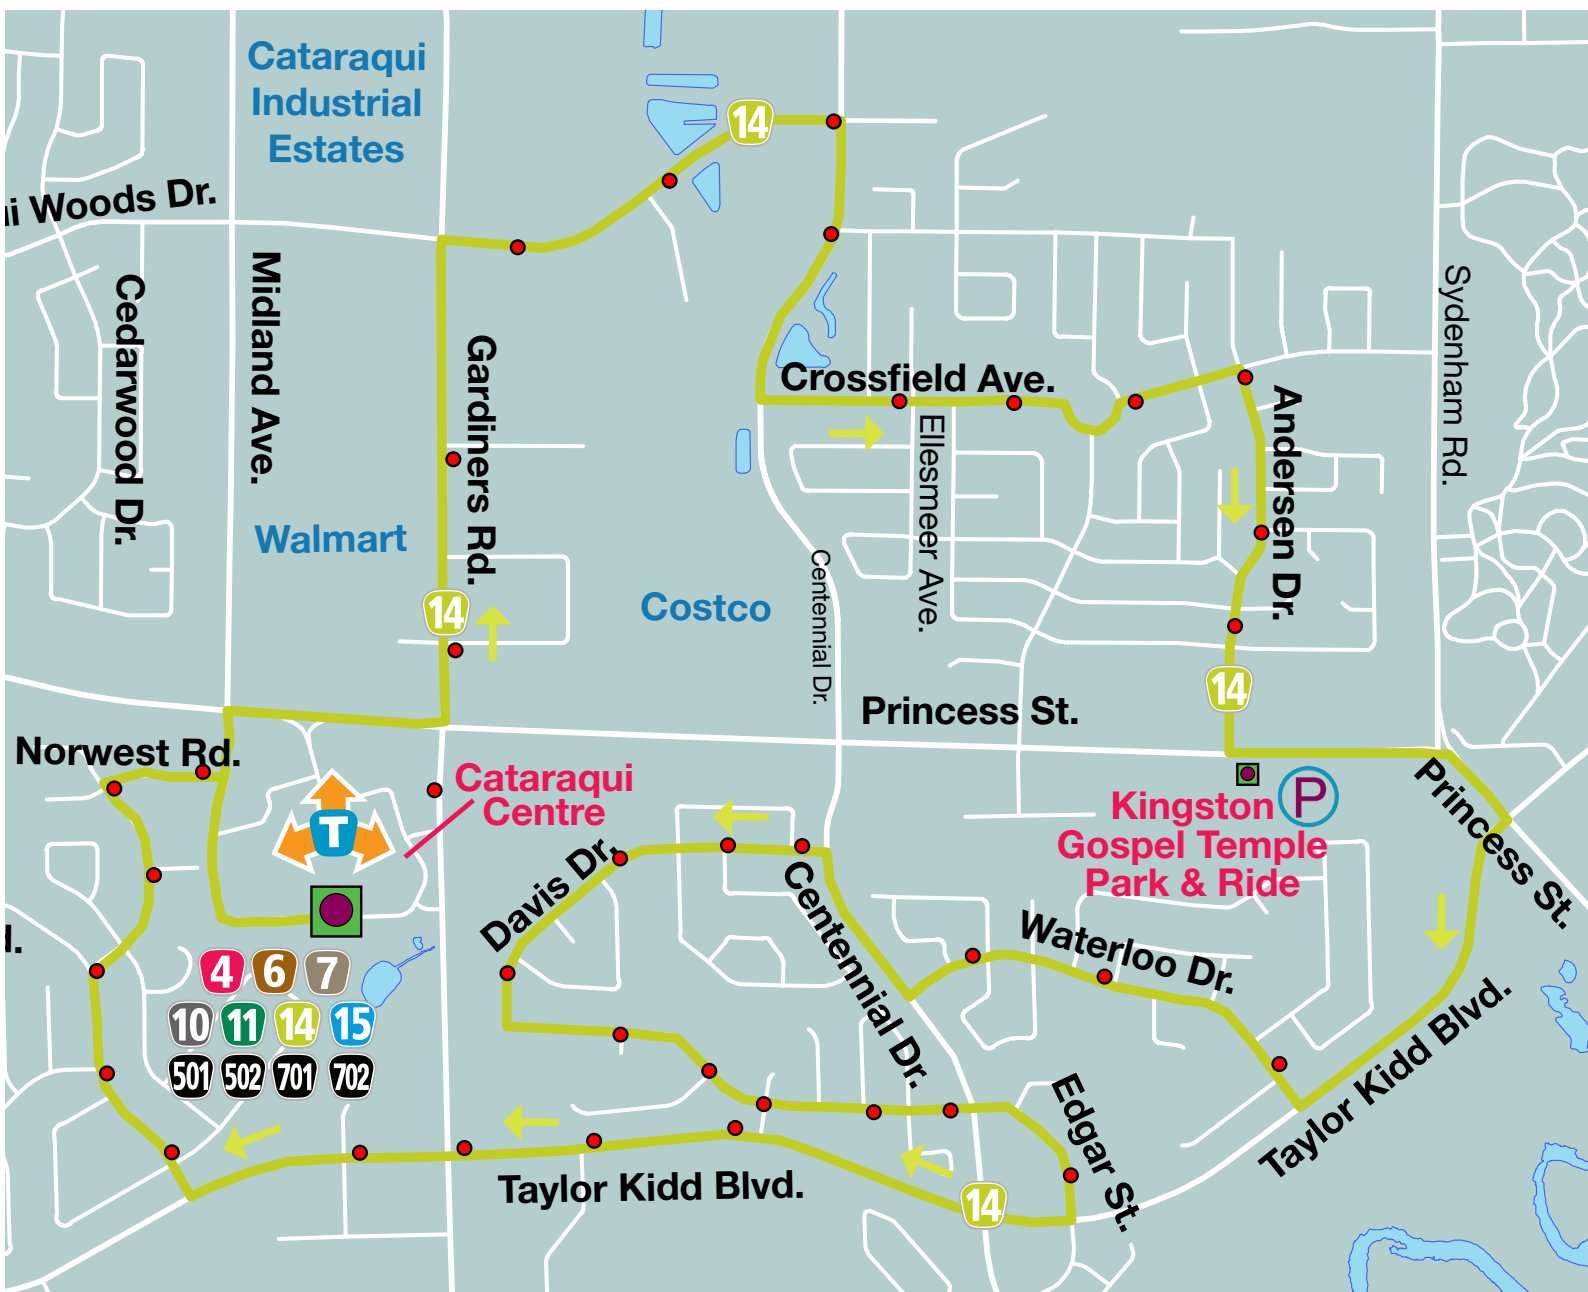

KINGSTON TRANSIT

kingstontransit.ca

Need guidance? 613-546-0000,
TTY 613-546-4889
contactus@cityofkingston.ca
(Mon.- Fri., 8 a.m. - 5 p.m.)

Crossfield Ave.

Waterloo Dr.

Bus stop locations and schedules are subject to change. We do not provide service on New Year's Day, Good Friday or Christmas Day.

Up-to-date service alerts can be found on our website: kingstontransit.ca/servicealerts.

Mon-Sat **14** Mon-Sat

Crossfield Ave / Waterloo Dr

Cataraqui Centre		Kingston Gospel Temple Park & Ride		Kingston Gospel Temple Park & Ride		Cataraqui Centre	
LEAVE	ARRIVE	LEAVE	ARRIVE	LEAVE	ARRIVE	LEAVE	ARRIVE
6:30	6:41			6:41	6:58		
7:00	7:11			7:11	7:28		
7:30	7:41			7:41	7:58		
8:00	8:11			8:11	8:28		
then every 30 mins until				then every 30 mins until			
5:30	5:41			5:41	5:58		
6:00	6:11			6:11	6:28		
6:30	6:41			6:41	6:58		
7:00	7:11			7:11	7:28 ³		
8:00	8:11			8:11	8:28 ³		
9:00	9:11			9:11	9:28 ³		
10:00	10:11			10:11	10:28 ³		

³Changes to Route 6

Sunday **14** Sunday

Crossfield Ave / Waterloo Dr

Cataraqui Centre		Kingston Gospel Temple Park & Ride		Kingston Gospel Temple Park & Ride		Cataraqui Centre	
LEAVE	ARRIVE	LEAVE	ARRIVE	LEAVE	ARRIVE	LEAVE	ARRIVE
8:00	8:11			8:11	8:28 ³		
9:00	9:11			9:11	9:28 ³		
every 60 mins				every 60 mins			
6:00	6:11			6:11	6:28 ³		
7:00	7:11			7:11	7:28 ³		

³Changes to Route 6