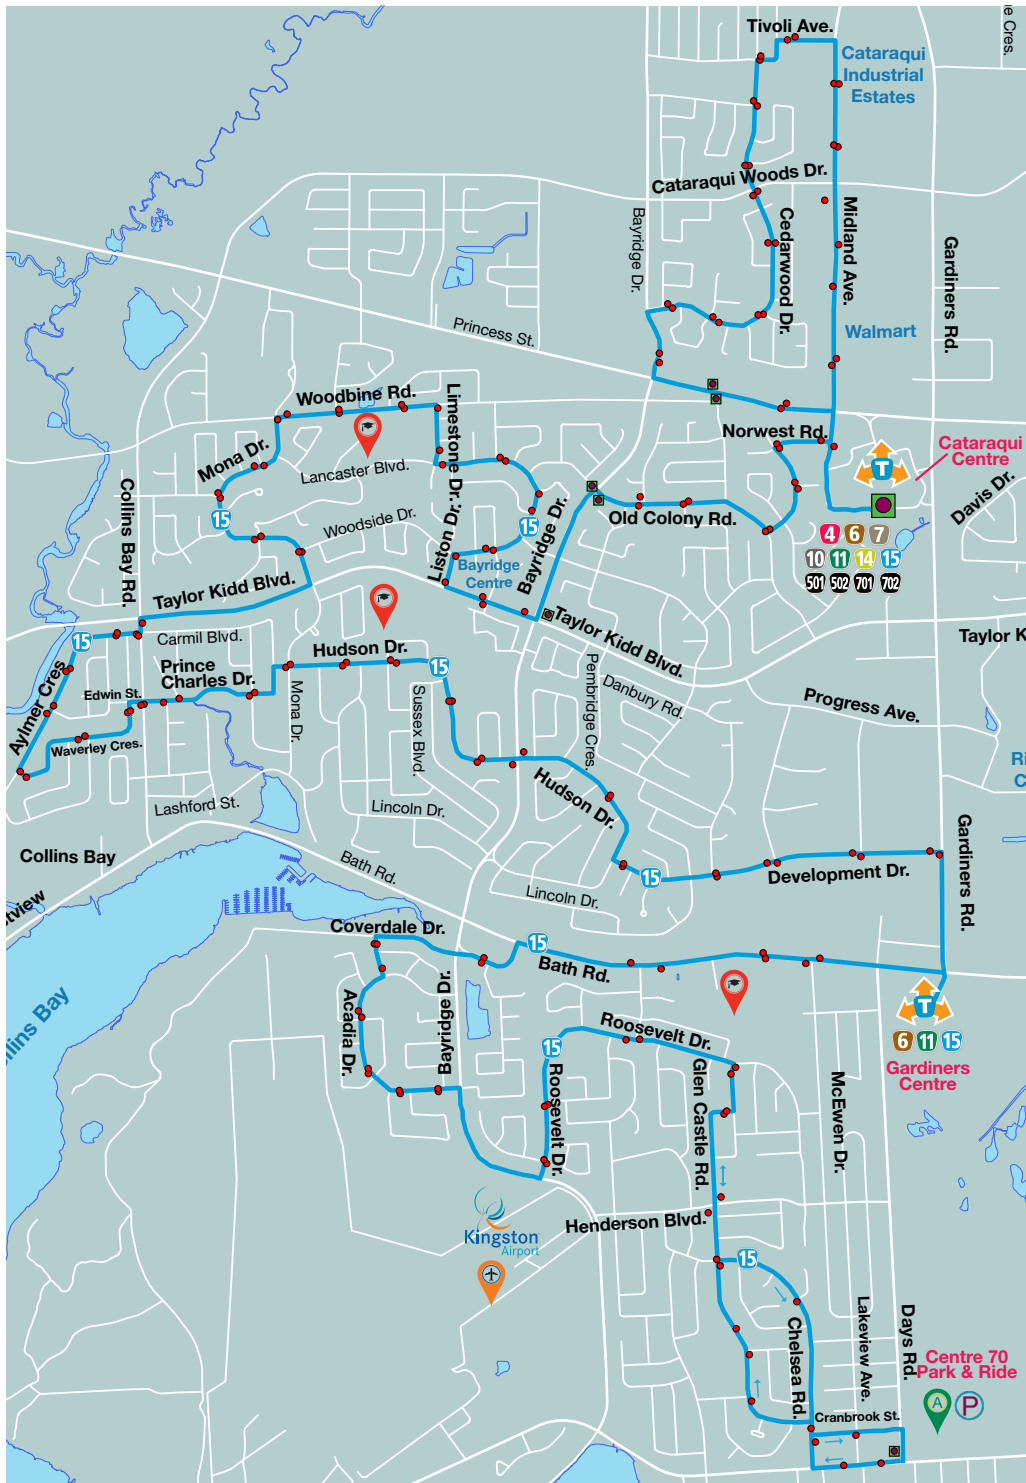

Up-to-date service alerts can be found on our website: kingstontransit.ca/servicealerts.

Route 15, Reddendale to Cataraqi Woods / the Cataraqi Centre

Effective September 5, 2017

Mon–Sat					15							Mon–Sat						
Reddendale					Cataraqi Woods / Cataraqi Centre													
Cataraqi Woods via Midland Av	Cataraqi Centre	Aylmer Cres	Gardiners Centre	Centre 70 Park & Ride	Centre 70 Park & Ride	Gardiners Centre	Aylmer Cres	Cataraqi Centre	Cataraqi Woods via Princess St	Cataraqi Centre	Cataraqi Woods via Midland Av	Centre 70 Park & Ride	Gardiners Centre	Aylmer Cres	Cataraqi Centre	Cataraqi Woods via Princess St	Cataraqi Centre	Cataraqi Woods via Midland Av
LEAVE				ARRIVE	LEAVE							LEAVE						ARRIVE
		6:00	6:15 ⁶				6:00	6:15 ⁷						6:00	6:07	6:15	6:23	
								6:30	6:37	6:45	6:53			6:30	6:37	6:45	6:53	
			6:00	6:15	6:15	6:30	6:42	7:00	7:07	7:15	7:23	6:15	6:30	6:42	7:00	7:07	7:15	7:23
6:23	6:30	6:47	7:00	7:15	6:45	7:00	7:12	7:30	7:37	7:45	7:53	6:45	7:00	7:12	7:30	7:37	7:45	7:53
6:53	7:00	7:17	7:30	7:45	7:15	7:30	7:42	8:00	8:07	8:15	8:23	7:15	7:30	7:42	8:00	8:07	8:15	8:23
							8:12	8:30	8:37	8:45	8:53	7:45	8:00	8:12	8:30	8:37	8:45	8:53
then every 30 mins until					then every 30 mins until													
4:23	4:30	4:47	5:00	5:15	5:15	5:30	5:42	6:00	6:07	6:15	6:23	5:15	5:30	5:42	6:00	6:07	6:15	6:23
4:53	5:00	5:17	5:30	5:45	5:45	6:00	6:12	6:30	6:37	6:45*	6:53	5:45	6:00	6:12	6:30	6:37	6:45*	6:53
5:23	5:30	5:47	6:00	6:15	6:15	6:30	6:42	7:00	7:07	7:15	7:23	6:15	6:30	6:42	7:00	7:07	7:15	7:23
5:53	6:00	6:17	6:30	6:45	6:45	7:00	7:12	7:30	7:37	7:45*	7:53	6:45	7:00	7:12	7:30	7:37	7:45*	7:53
6:23	6:30	6:47	7:00	7:15	7:15	7:30	7:42	8:00	8:07	8:15	8:23	7:15	7:30	7:42	8:00	8:07	8:15	8:23
7:23	7:30	7:47	8:00	8:15	8:15	8:30	8:42	9:00	9:07	9:15	9:23	8:15	8:30	8:42	9:00	9:07	9:15	9:23
8:23	8:30	8:47	9:00	9:15	9:15	9:30	9:42	10:00	10:07	10:15	10:23	9:15	9:30	9:42	10:00	10:07	10:15	10:23
9:23	9:30	9:47	10:00	10:15	10:15	10:30	10:42	11:00	11:07	11:15*	11:23	10:15	10:30	10:42	11:00	11:07	11:15*	11:23
10:23	10:30	10:47	11:00	11:15	11:15	11:30	11:42	12:00*				11:15	11:30	11:42	12:00*			
⁶ Changes to Route 11 arriving Kingston Centre at 6:30 a.m.					⁷ Service ends here ⁷ Changes to Route 4 arriving Kingston Centre at 6:30 a.m.													