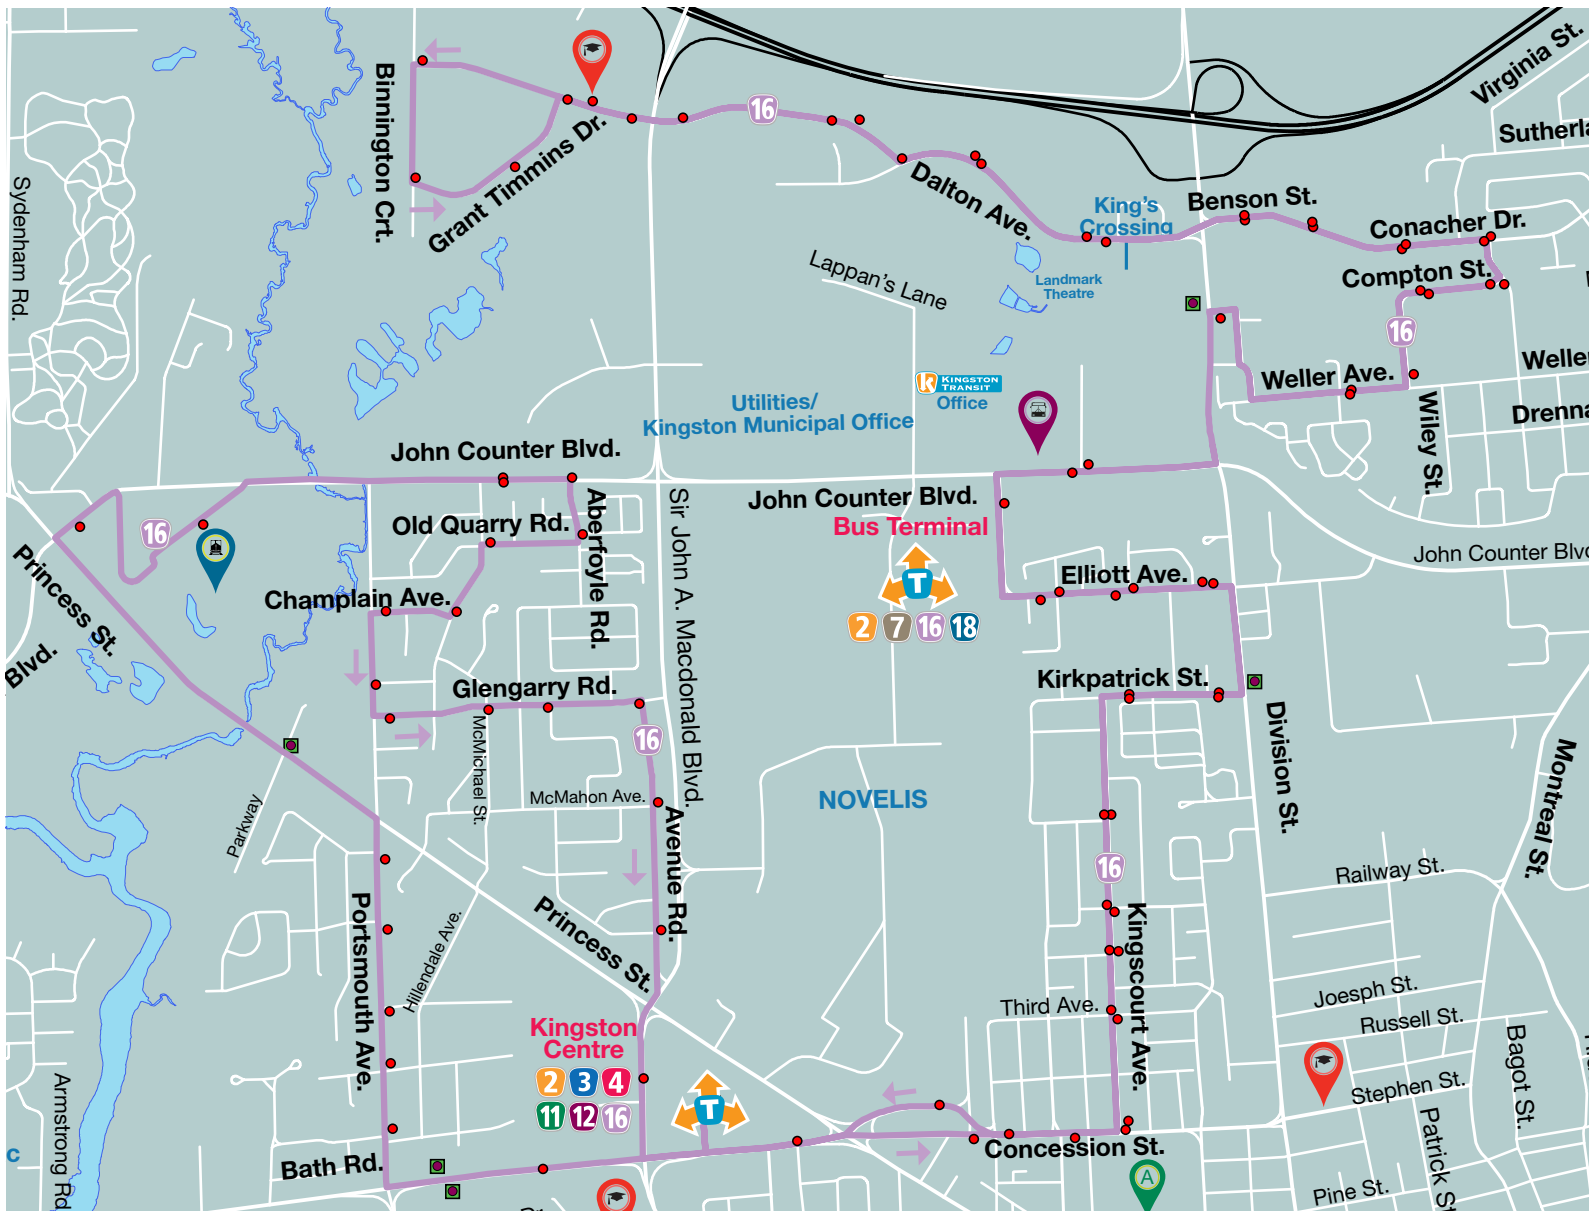

## Division St. / Dalton Ave. Train Station

@KingstonTransit

/KingstonTransit

# Route 16, the Division St. / Dalton Ave. to the Train Station

Effective May 7, 2018

Mon–Sat

**16**

Mon–Sat

**Division St. / Dalton Ave.**

| Train Station                   | Kingston Centre | Kingston Centre | Bus Terminal | Clyde Industrial Park |
|---------------------------------|-----------------|-----------------|--------------|-----------------------|
| LEAVE                           | ARRIVE          | LEAVE           |              | ARRIVE                |
|                                 |                 |                 | 6:15         | 6:30                  |
| 6:10                            | 6:23            | 6:30            | 6:45         | 7:00                  |
| <b>then every 30 mins until</b> |                 |                 |              |                       |
| 6:10                            | 6:23            | 6:30            | 6:45         | 7:00                  |
| 6:40                            | 6:53            | 7:00            | 7:15         | 7:30                  |
| 7:10                            | 7:23            | 7:30            | 7:45         | 8:00                  |
|                                 |                 |                 | 8:15         | 8:30                  |
| 8:10                            | 8:23            | 8:30            | 8:45         | 9:00                  |
|                                 |                 |                 | 9:15         | 9:30                  |
| 9:15                            | 9:28            | 9:30            | 9:45         | 10:00                 |
|                                 |                 |                 | 10:15        | 10:30                 |
| 10:10                           | 10:23           | 10:30           | 10:45        | 11:00                 |
| 11:10                           | 11:23           | 11:30           | 11:45*       |                       |