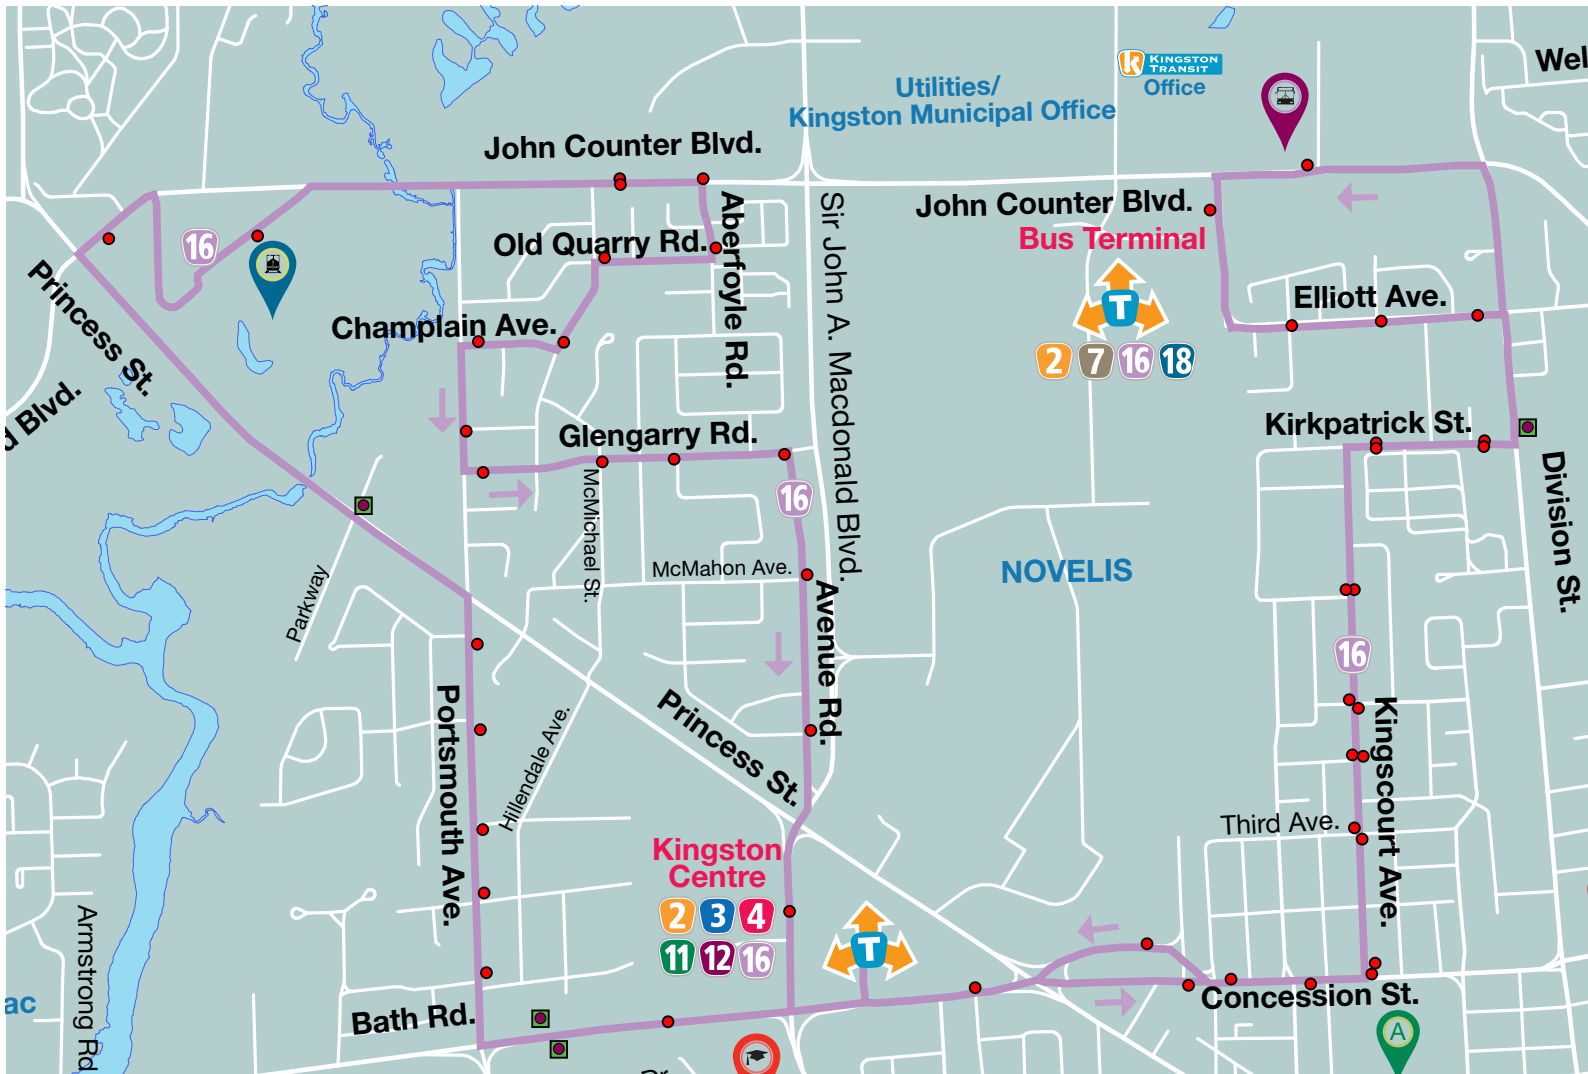

KINGSTON TRANSIT

kingstontransit.ca

Need guidance? 613-546-0000,
TTY 613-546-4889
contactus@cityofkingston.ca
(Mon.- Fri., 8 a.m. - 5 p.m.)

Bus Terminal

Train Station

Bus stop locations and schedules are subject to change. We do not provide service on New Year's Day, Good Friday or Christmas Day.

Up-to-date service alerts can be found on our website: kingstontransit.ca/servicealerts.

Route 16, the Bus Terminal to the Train Station

Effective September 5, 2017

Mon–Sat			16	Mon–Sat		
Bus Terminal			Train Station			
Train Station	Kingston Centre	Bus Terminal	Bus Terminal	Kingston Centre	Train Station	
LEAVE		ARRIVE	LEAVE		ARRIVE	
			5:45	6:00	6:10	
			6:15	6:30	6:40	
6:15	6:30	6:45	6:45	7:00	7:10	
6:45	7:00	7:15	7:15	7:30	7:40	
then every 30 mins			then every 30 mins			
until			until			
6:15	6:30	6:45	6:45	7:00	7:10	
6:45	7:00	7:15*				
7:15	7:30	7:45	7:45	8:00	8:10	
8:15	8:30	8:45	8:45	9:00	9:10	
9:15	9:30	9:45	9:45	10:00	10:10	
10:15	10:30	10:45	10:45	11:00	11:10	
11:15	11:30	11:45*	*Service ends here			

Sunday			16	Sunday		
Bus Terminal			Train Station			
Train Station	Kingston Centre	Bus Terminal	Bus Terminal	Kingston Centre	Train Station	
LEAVE		ARRIVE	LEAVE		ARRIVE	
8:15	8:30	8:45	8:45	9:00	9:10	
9:15	9:30	9:45	9:45	10:00	10:10	
then every 60 mins			then every 60 mins			
until			until			
7:15	7:30	7:45	7:45	8:00	8:10	
8:15	8:30	8:45*	*Service ends here			