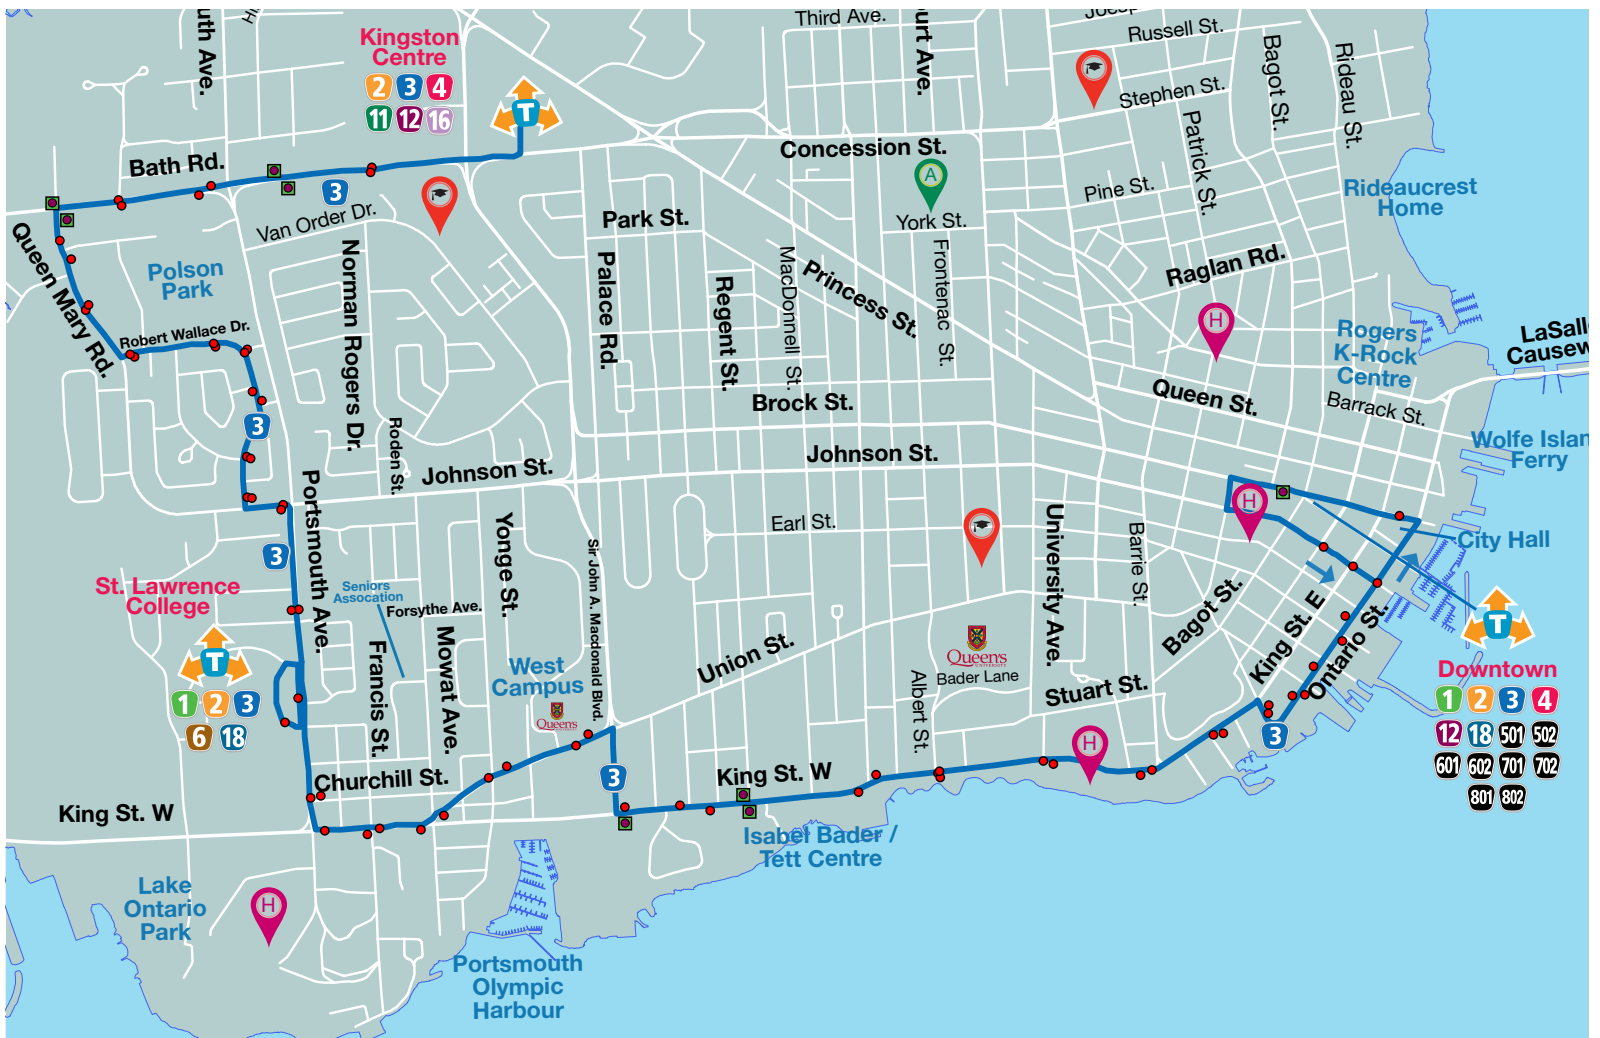

KINGSTON TRANSIT

kingstontransit.ca

Need guidance? 613-546-0000,
TTY 613-546-4889
contactus@cityofkingston.ca
(Mon. - Fri., 8 a.m. - 5 p.m.)

Kingston Centre Downtown Transfer Point

@KingstonTransit

/KingstonTransit

Route 3, the Kingston Centre to the Downtown Transfer Point

Effective May 7, 2018

Mon–Sat			Mon–Sat		
Kingston Centre			Downtown Transfer Point		
Downtown Transfer Point	St Lawrence College	Kingston Centre	Kingston Centre	St Lawrence College	Downtown Transfer Point
LEAVE		ARRIVE	LEAVE		ARRIVE
6:15	6:30	6:42	6:15	6:30	6:45
6:45	7:00	7:12	6:45	7:00	7:15
			7:15	7:30	7:45
then every 30 mins until			then every 30 mins until		
5:45	6:00	6:12	6:15	6:30	6:45
6:15	6:30	6:42	6:45	7:00	7:15*
6:45	7:00	7:12	7:15	7:30	7:45
7:45	8:00	8:12	8:15	8:30	8:45
8:45	9:00	9:12	9:15	9:30	9:45
9:45	10:00	10:12	10:15	10:30	10:45
10:45	11:00	11:12*	*Service ends here		

Sunday			Sunday		
Kingston Centre			Downtown Transfer Point		
Downtown Transfer Point	St Lawrence College	Kingston Centre	Kingston Centre	St Lawrence College	Downtown Transfer Point
LEAVE		ARRIVE	LEAVE		ARRIVE
8:45	9:00	9:12	8:15	8:30	8:45
9:45	10:00	10:12	9:15	9:30	9:45
			10:15	10:30	10:45
then every 60 mins until			then every 60 mins until		
6:45	7:00	7:12	7:15	7:30	7:45
7:45	8:00	8:12*	*Service ends here		

Bus stop locations and schedules are subject to change. We do not provide service on New Year's Day, Good Friday or Christmas Day. Up-to-date service alerts can be found on our website: kingstontransit.ca/servicealerts.