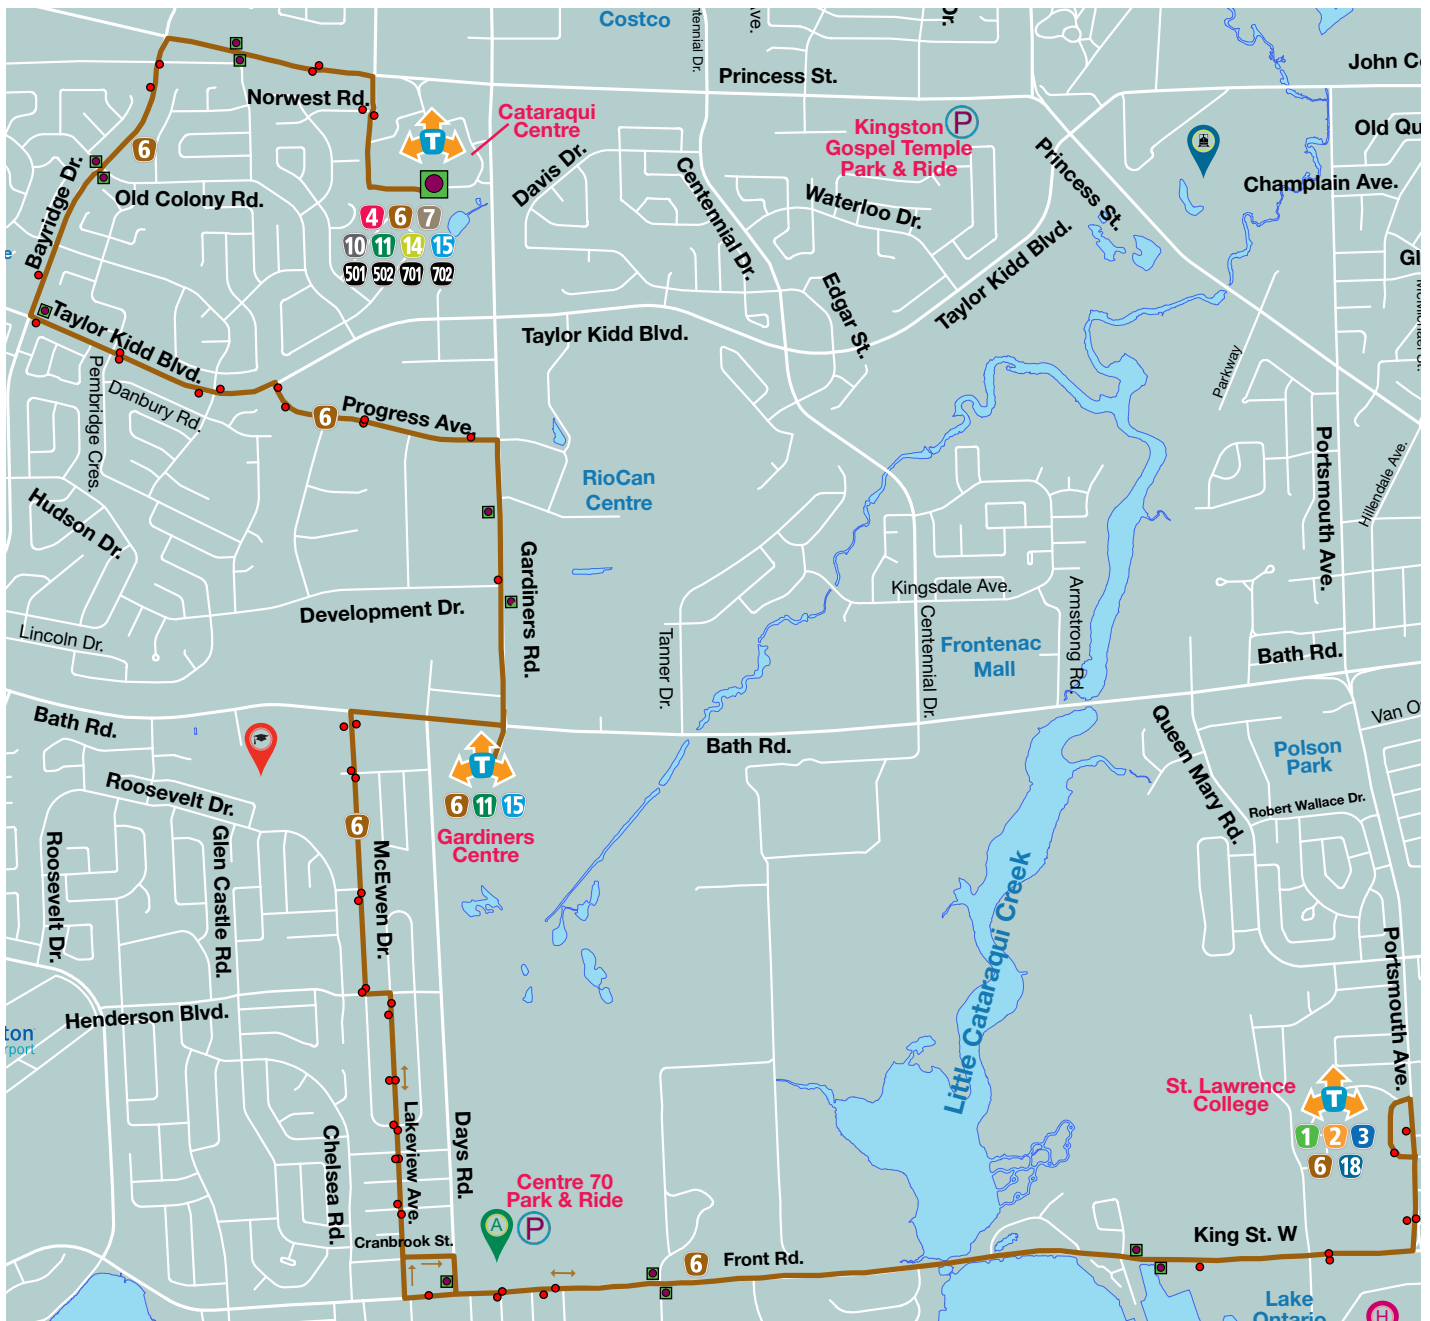

## Cataraqui Centre St. Lawrence College

@KingstonTransit

/KingstonTransit

Mon–Sat			6	Mon–Sat		
St Lawrence College				Cataraqui Centre		
Cataraqui Centre	Gardiners Centre	St Lawrence College		St Lawrence College	Gardiners Centre	Cataraqui Centre
LEAVE		ARRIVE		LEAVE		ARRIVE
6:00	6:14	6:30		6:30	6:46	7:00
6:30	6:44	7:00		7:00	7:16	7:30
7:00	7:14	7:30		7:30	7:46	8:00
7:30	7:44	8:00		8:00	8:16	8:30
then every 30 mins until				then every 30 mins until		
5:30	5:44	6:00		6:00	6:16	6:30
6:00	6:14	6:30		6:30	6:46	7:00 <sup>3</sup>
6:30	6:44	7:00		7:30	7:46	8:00 <sup>3</sup>
7:30	7:44	8:00 <sup>1</sup>		8:30	8:46	9:00 <sup>3</sup>
8:30	8:44	9:00 <sup>1</sup>		9:30	9:46	10:00 <sup>3</sup>
9:30	9:44	10:00 <sup>1</sup>		10:30	10:46	11:00*
10:30	10:44	11:00 <sup>1</sup>		<sup>3</sup> Changes to Route 14		
<sup>1</sup> Changes to Route 1				*Service ends here		

Sunday			6	Sunday		
St Lawrence College				Cataraqui Centre		
Cataraqui Centre	Gardiners Centre	St Lawrence College <sup>1</sup>		St Lawrence College	Gardiners Centre	Cataraqui Centre <sup>3</sup>
LEAVE		ARRIVE		LEAVE		ARRIVE
8:30	8:44	9:00 <sup>1</sup>		8:30	8:46	9:00 <sup>3</sup>
9:30	9:44	10:00 <sup>1</sup>		9:30	9:46	10:00 <sup>3</sup>
then every 60 mins until				then every 60 mins until		
7:30	7:44	8:00 <sup>1</sup>		7:30	7:46	8:00*
<sup>1</sup> Changes to Route 1				<sup>3</sup> Changes to Route 14		
				*Service ends here		