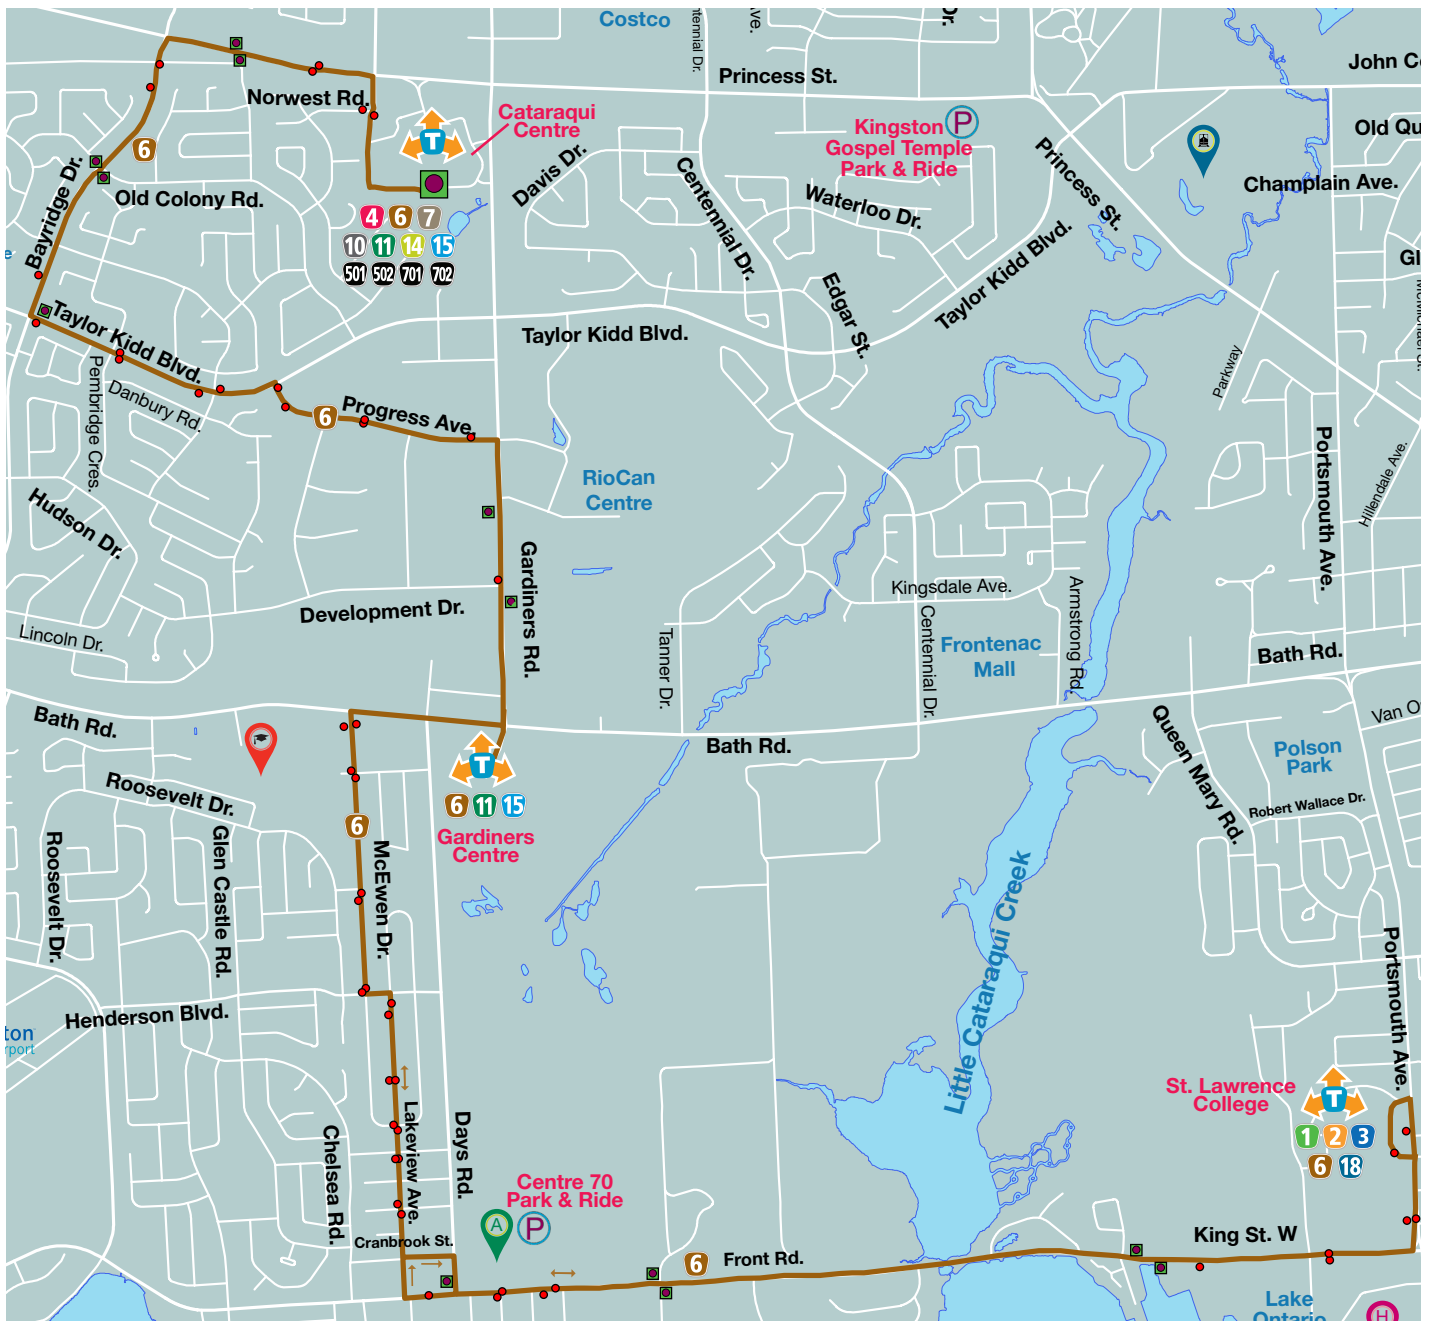

# KINGSTON TRANSIT

## Cataraqui Centre St. Lawrence College

Bus stop locations and schedules are subject to change. We do not provide service on New Year's Day, Good Friday or Christmas Day.

Up-to-date service alerts can be found on our website: [kingstontransit.ca/servicealerts](http://kingstontransit.ca/servicealerts).

Mon–Sat			6	Mon–Sat		
St Lawrence College			Cataraqi Centre			
Cataraqi Centre	Gardiners Centre	St Lawrence College	St Lawrence College	Gardiners Centre	Cataraqi Centre	
LEAVE		ARRIVE	LEAVE		ARRIVE	
6:00	6:14	6:30	6:30	6:46	7:00	
6:30	6:44	7:00	7:00	7:16	7:30	
7:00	7:14	7:30	7:30	7:46	8:00	
7:30	7:44	8:00	8:00	8:16	8:30	
then every 30 mins until			then every 30 mins until			
5:30	5:44	6:00	6:00	6:16	6:30	
6:00	6:14	6:30	6:30	6:46	7:00 <sup>3</sup>	
6:30	6:44	7:00	7:30	7:46	8:00 <sup>3</sup>	
7:30	7:44	8:00 <sup>1</sup>	8:30	8:46	9:00 <sup>3</sup>	
8:30	8:44	9:00 <sup>1</sup>	9:30	9:46	10:00 <sup>3</sup>	
9:30	9:44	10:00 <sup>1</sup>	10:30	10:46	11:00*	
10:30	10:44	11:00 <sup>1</sup>	<sup>3</sup> Changes to Route 14			
<sup>1</sup> Changes to Route 1			<sup>*</sup> Service ends here			

Sunday			6	Sunday		
St Lawrence College			Cataraqi Centre			
Cataraqi Centre	Gardiners Centre	St Lawrence College <sup>1</sup>	St Lawrence College	Gardiners Centre	Cataraqi Centre <sup>3</sup>	
LEAVE		ARRIVE	LEAVE		ARRIVE	
8:30	8:44	9:00 <sup>1</sup>	8:30	8:46	9:00 <sup>3</sup>	
9:30	9:44	10:00 <sup>1</sup>	9:30	9:46	10:00 <sup>3</sup>	
then every 60 mins until			then every 60 mins until			
7:30	7:44	8:00 <sup>1</sup>	7:30	7:46	8:00*	
<sup>1</sup> Changes to Route 1			<sup>3</sup> Changes to Route 14			
			<sup>*</sup> Service ends here			