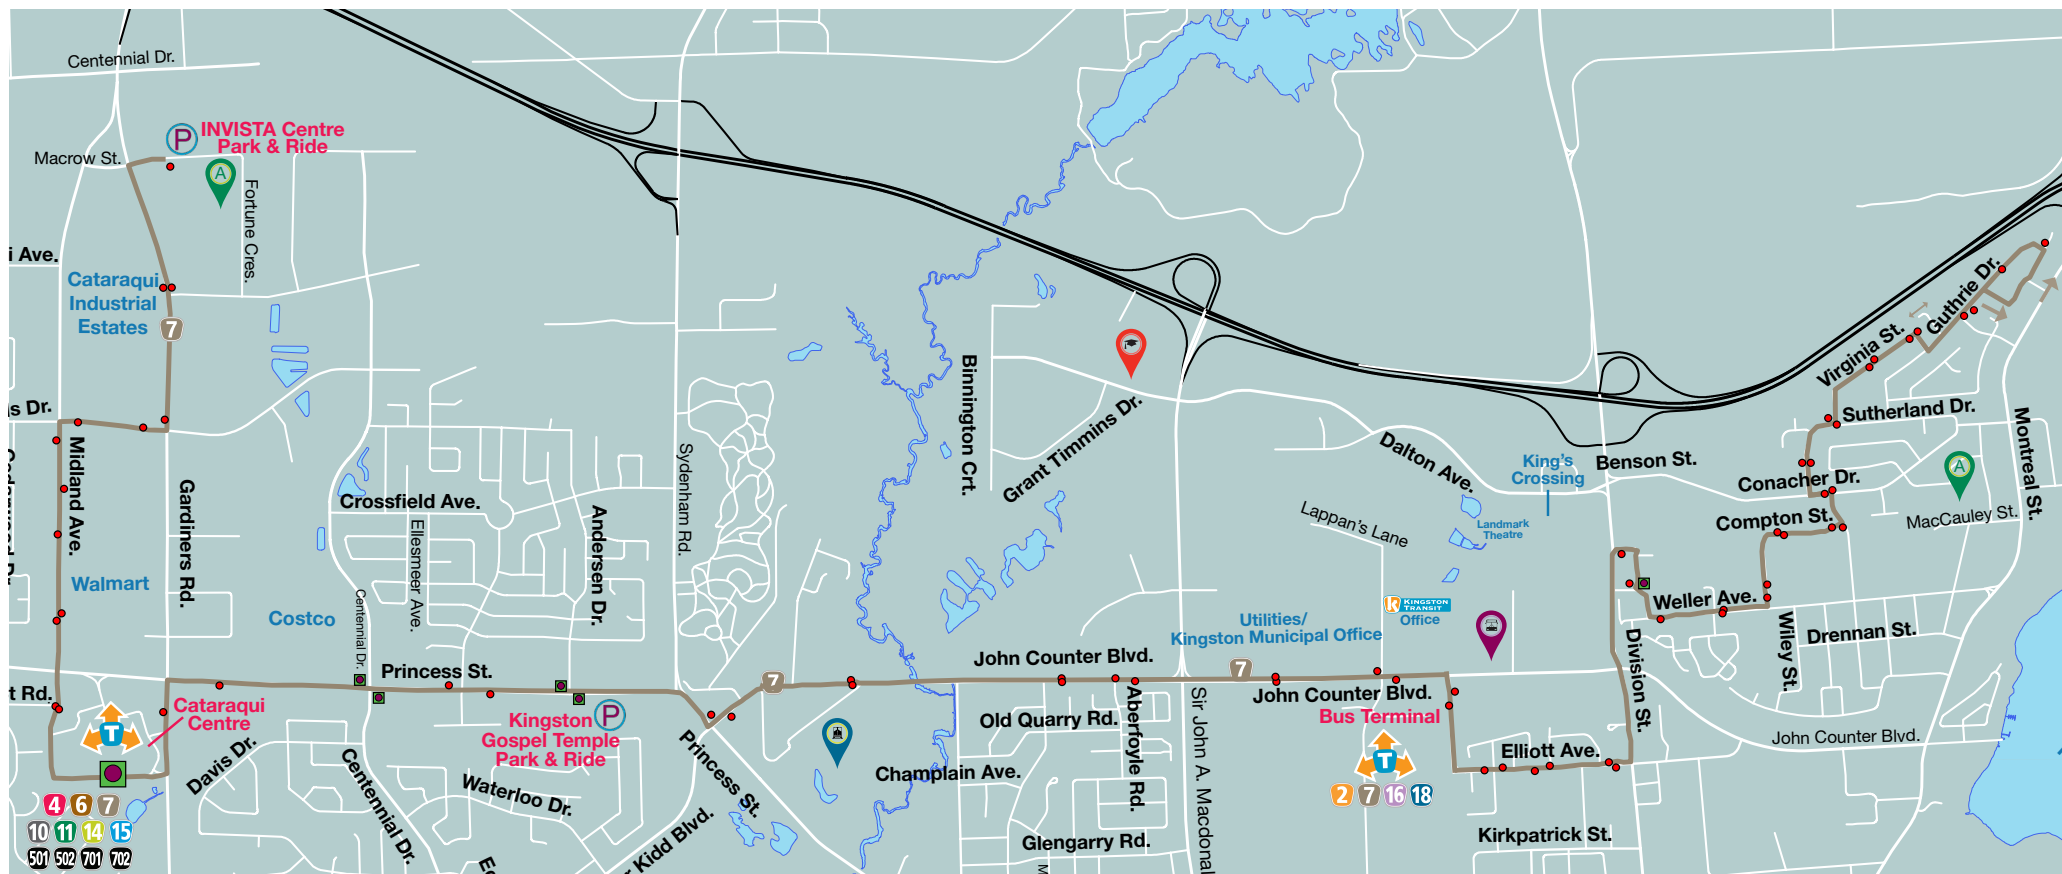

KINGSTON TRANSIT

kingstontransit.ca

Need guidance? 613-546-0000,
TTY 613-546-4889
contactus@cityofkingston.ca
(Mon.- Fri., 8 a.m. - 5 p.m.)

INVISTA Centre

Rideau Heights

@KingstonTransit

/KingstonTransit

Route 7, INVISTA Centre to Rideau Heights

Effective May 7, 2018

Mon-Sun					7	Mon-Sun				
INVISTA Centre					Rideau Heights					
Guthrie/Joyce	Bus Terminal	Bus Terminal	Catarraqui Centre	INVISTA Centre	INVISTA Centre	Catarraqui Centre	Catarraqui Centre	Bus Terminal	Guthrie/Joyce	
LEAVE	ARRIVE	LEAVE		ARRIVE	LEAVE	ARRIVE	LEAVE		ARRIVE	
								6:15	6:29	
5:59	6:13	6:15	6:30	6:38	6:20	6:28	6:30	6:45	6:59	
6:29	6:43	6:45	7:00	7:08	6:50	6:58	7:00	7:15	7:29	
6:59	7:13	7:15	7:30	7:38	7:20	7:28	7:30	7:45	7:59	
					7:50	7:58	8:30	8:15	8:29	
then every 30 mins					then every 30 mins					
▼ until ▼					▼ until ▼					
9:29	9:43	9:45	10:00	10:08	10:20	10:28	10:30	10:45	10:59	
9:59	10:13	10:15	10:30	10:38	10:50	10:58	11:00	11:15	11:29*	
10:29	10:43	10:45	11:00	11:08*	*Service ends here					
10:59	11:13*									

Bus stop locations and schedules are subject to change. We do not provide service on New Year's Day, Good Friday or Christmas Day.

Up-to-date service alerts can be found on our website: kingstontransit.ca/servicealerts.